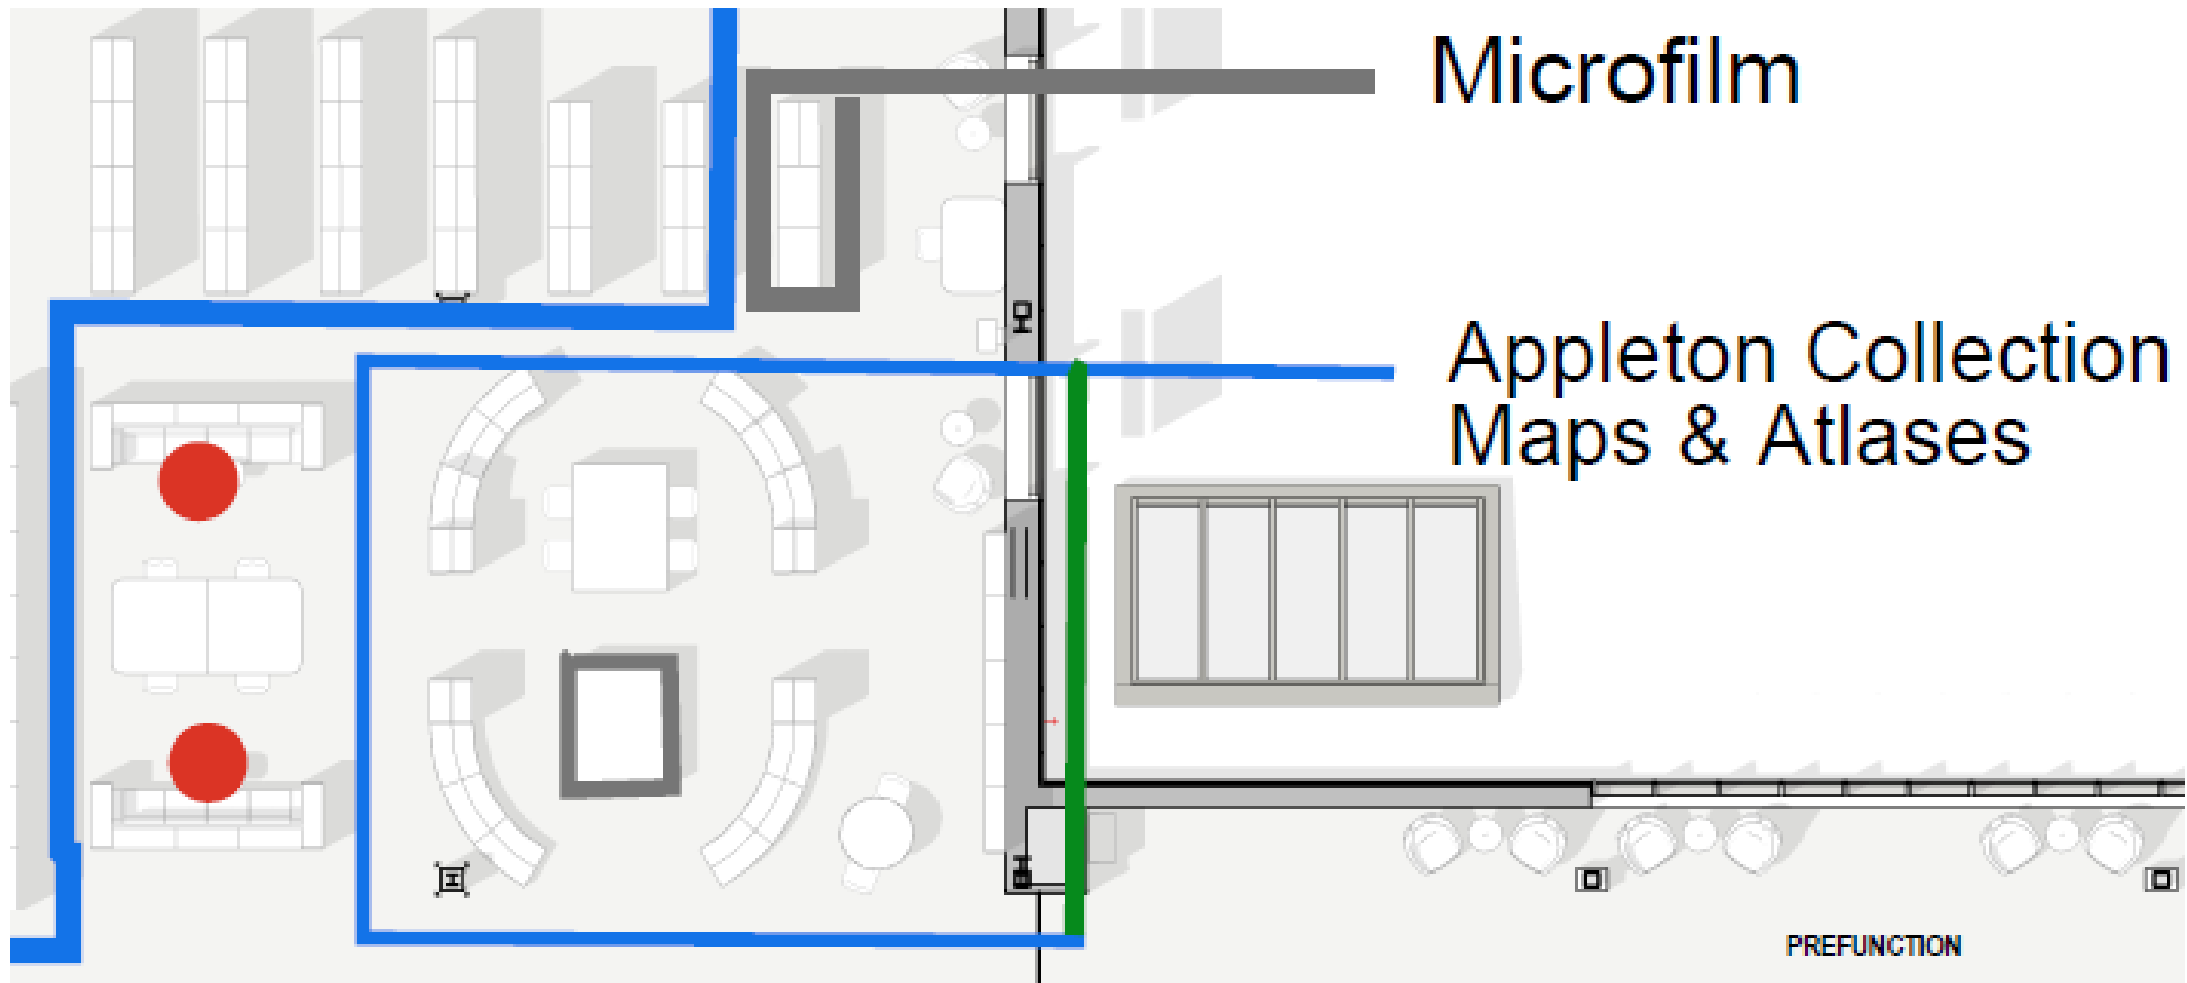

Microfilm

Appleton Collection
Maps & Atlases

PREFUNCTION