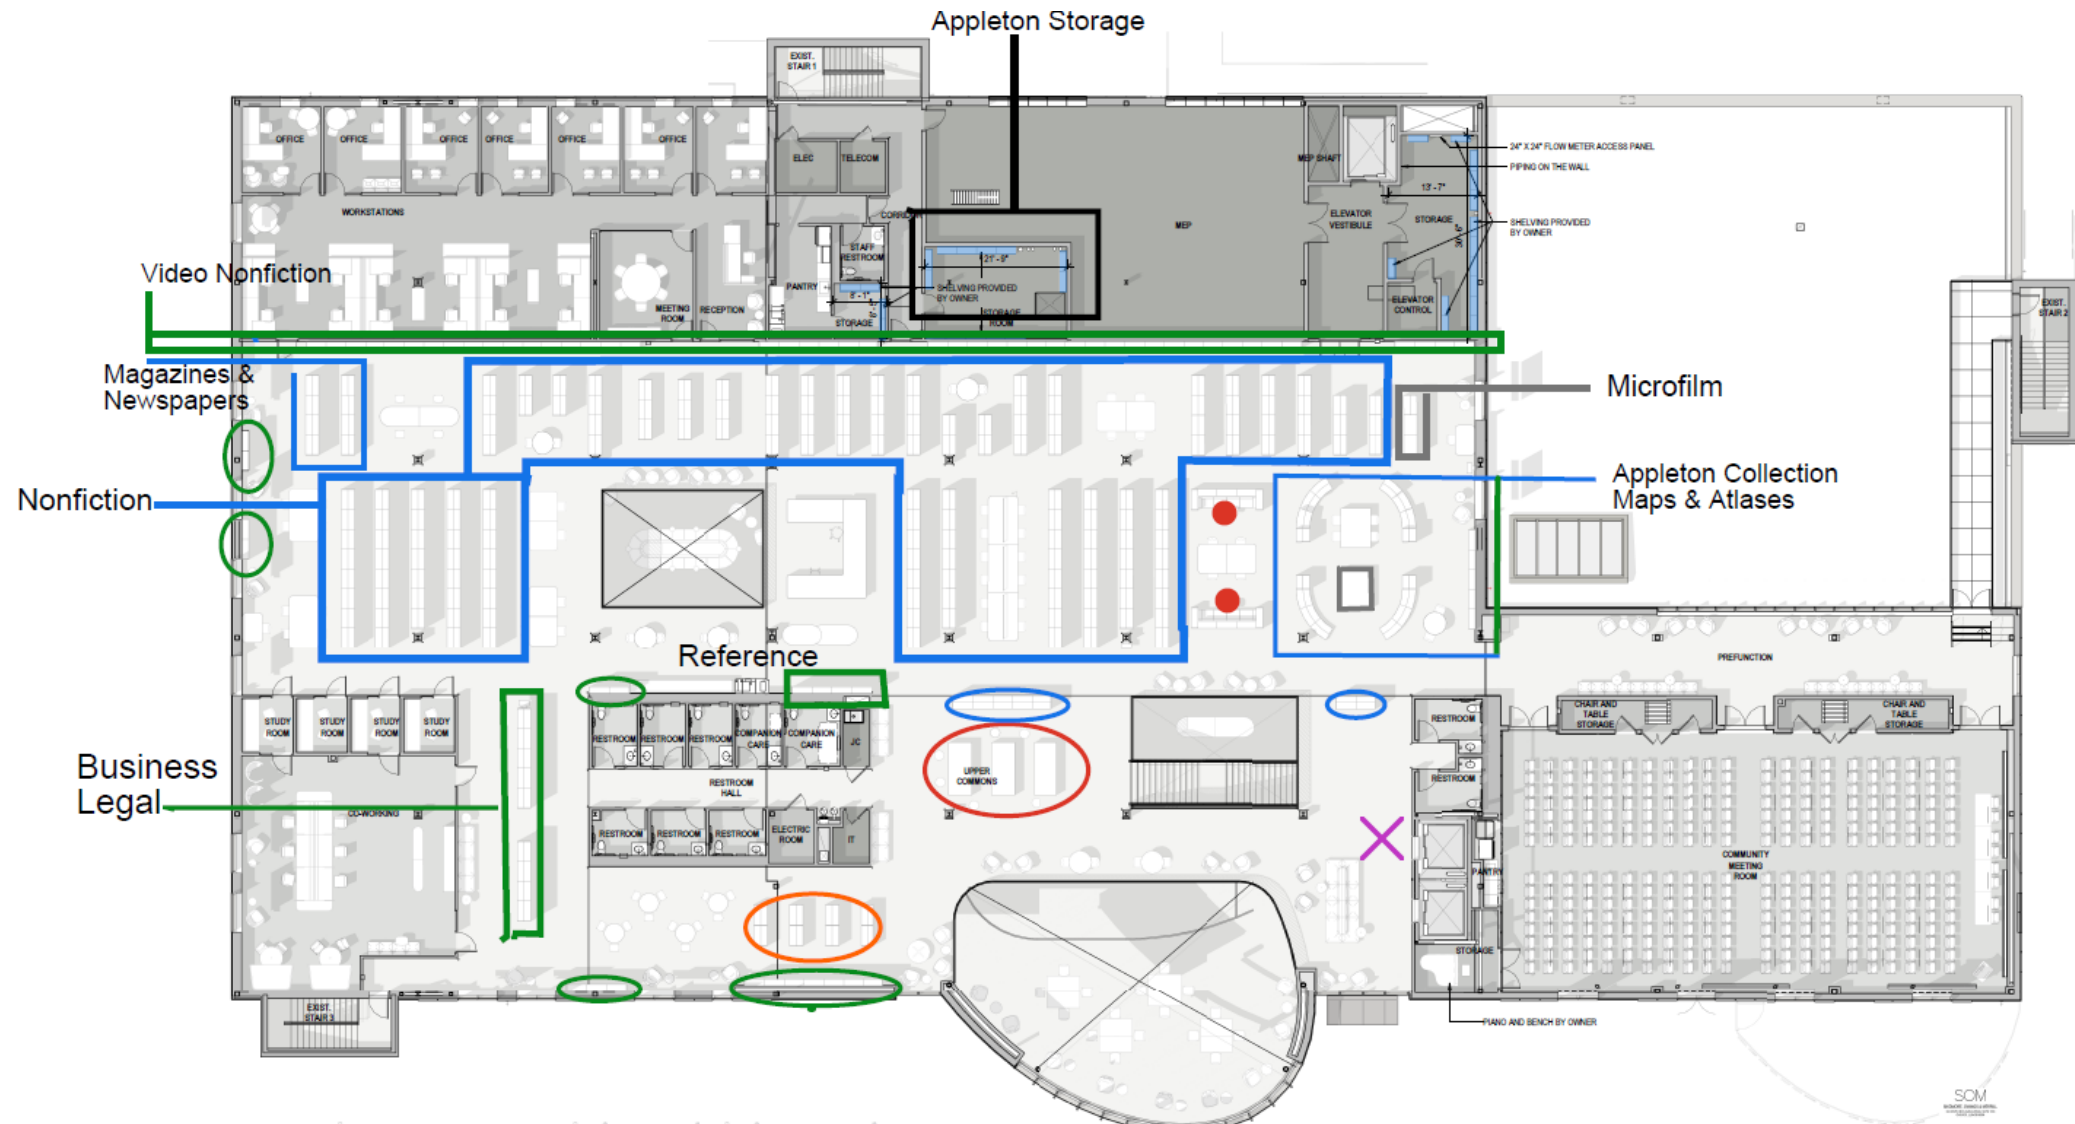

Upper Level Collection Overview