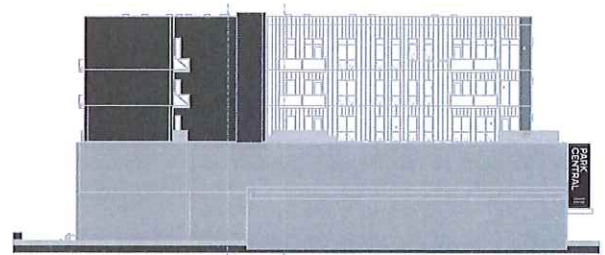

NIGHT VIEW NTS

WEST ELEVATION PROPOSED SIGN LOCATION  
SCALE 1:700

**OPTION 1: ILLUMINATED BUILDING SIGN** QTY: 1  
 FABRICATED ALUMINUM CABINET (BLACK)  
 WHITE PUSH-THRU LETTERS  
 WHITE LED ILLUMINATION

END VIEW