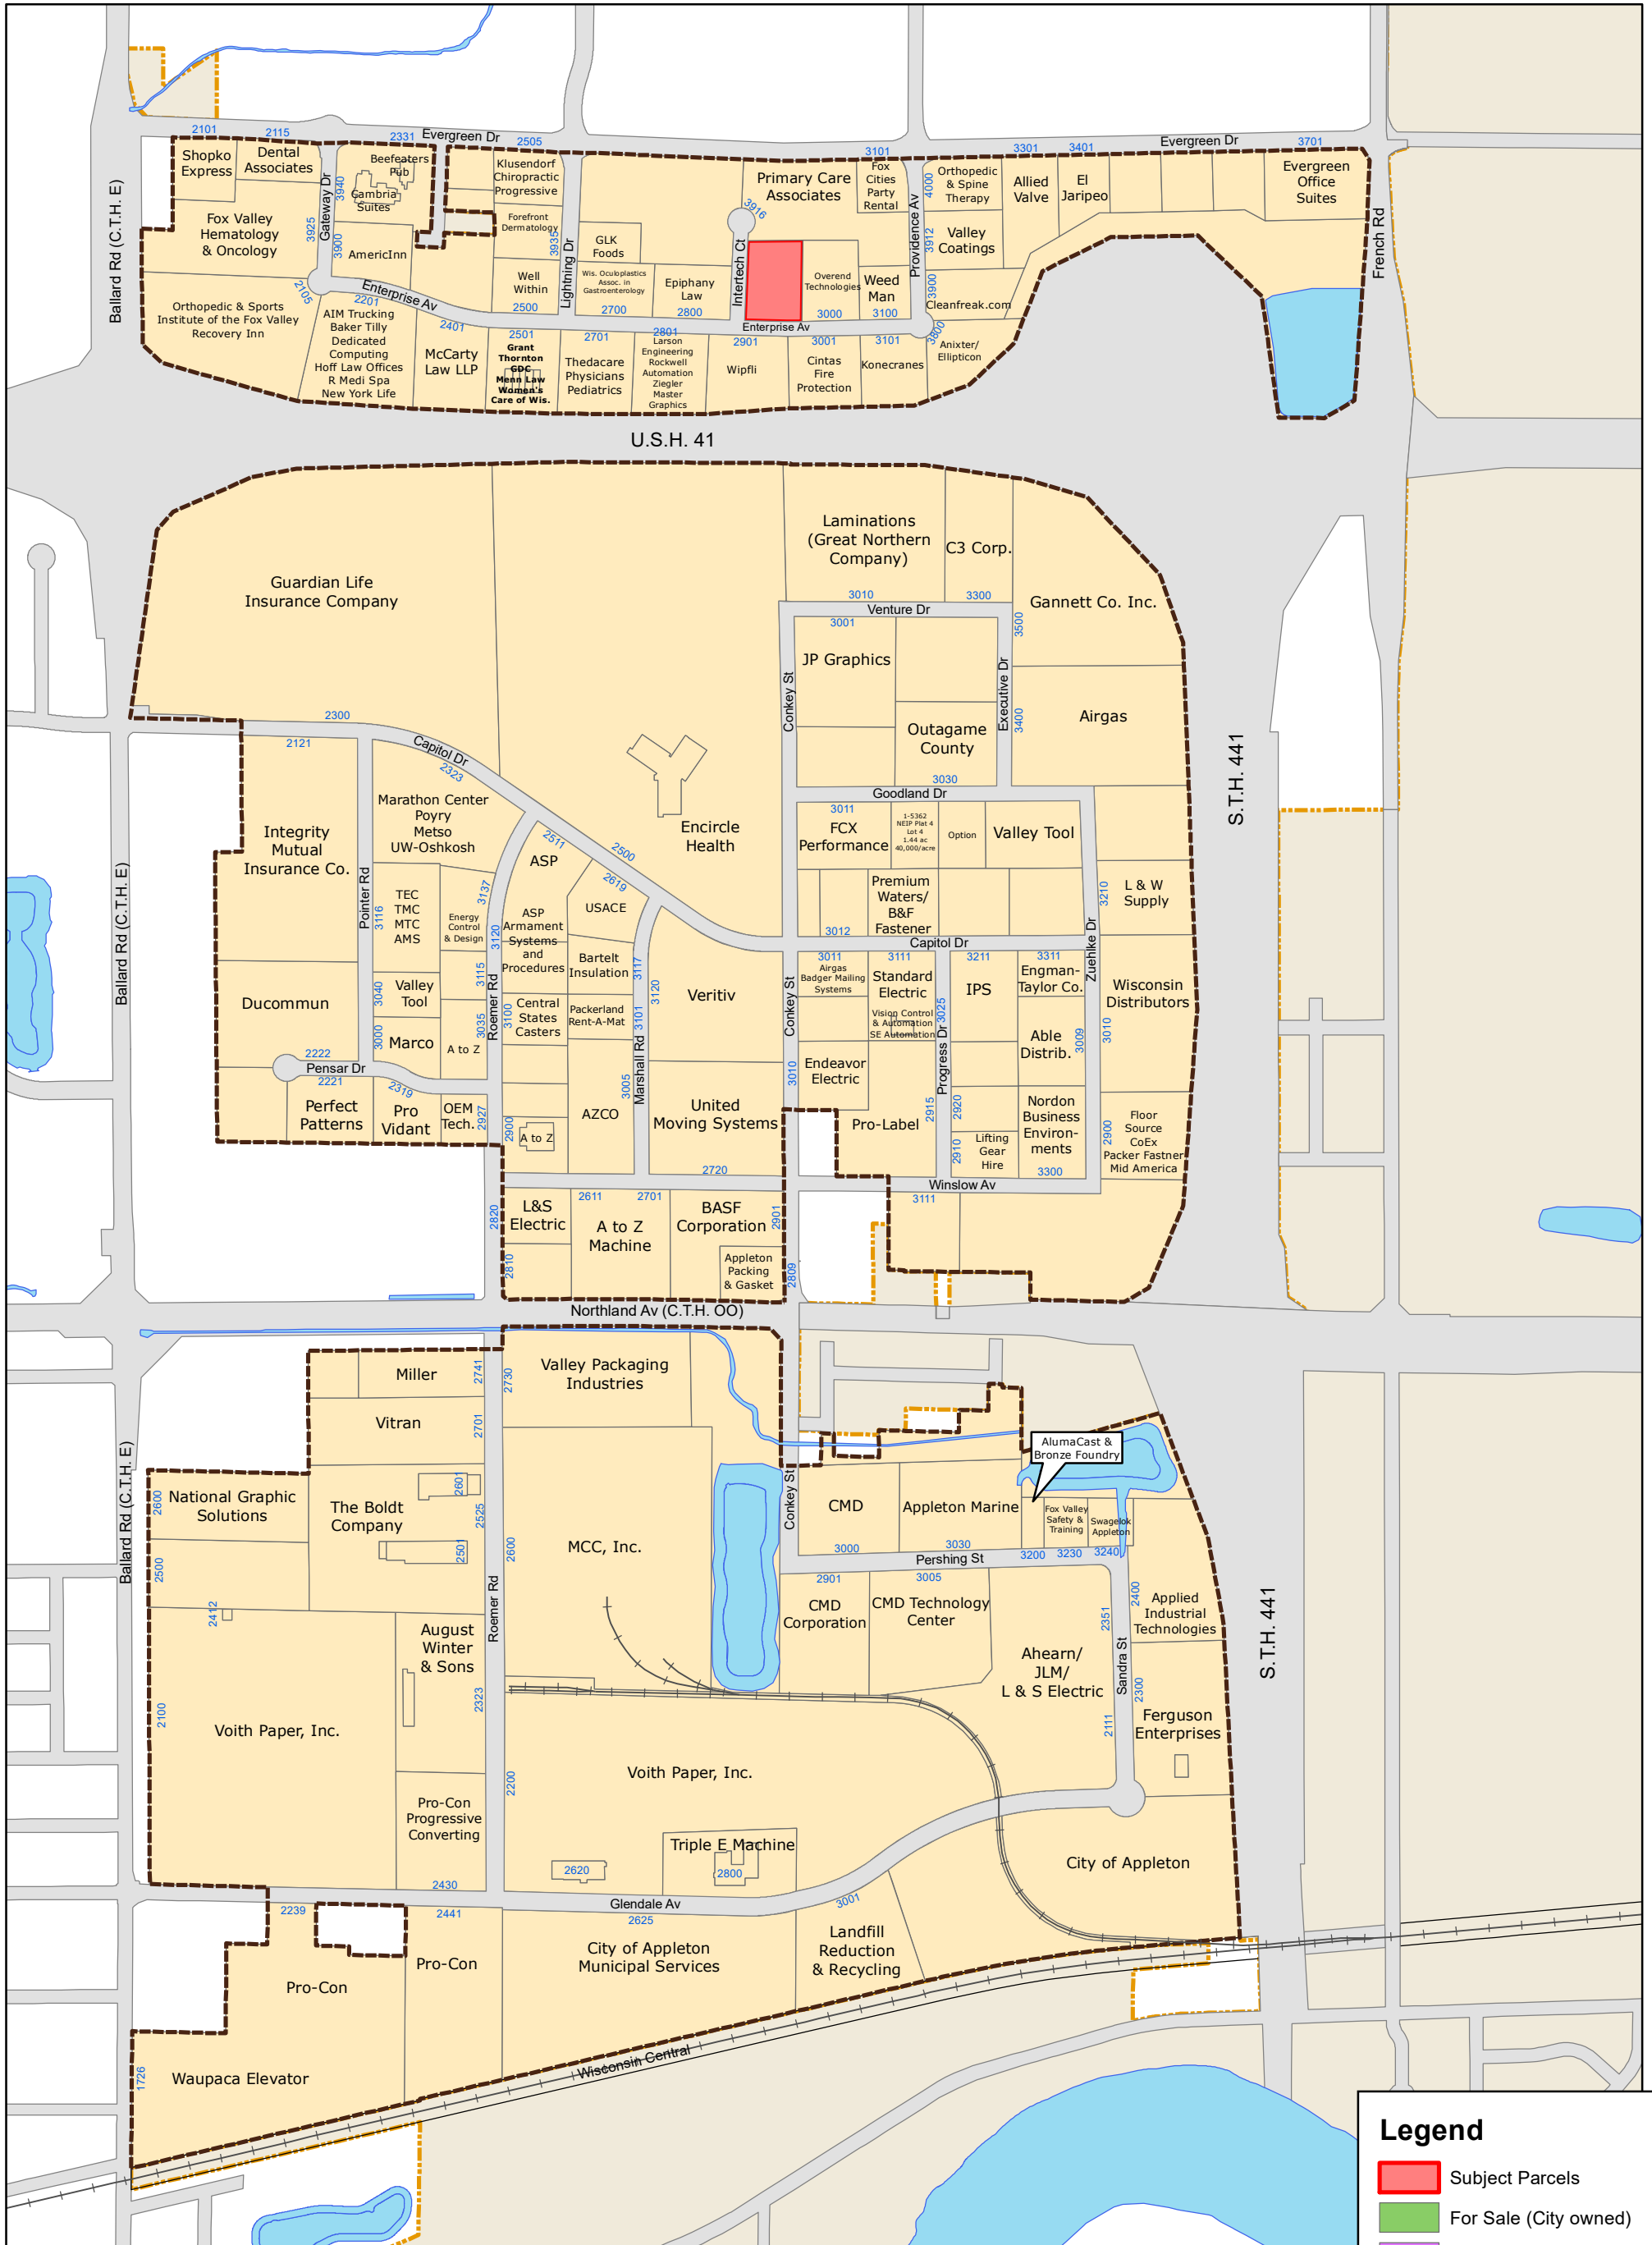

Northeast Business Park Appleton, Wisconsin

Legend

- Subject Parcels
- For Sale (City owned)
- Accepted Offer
- Park Parcels
- Park Boundary
- City Limits