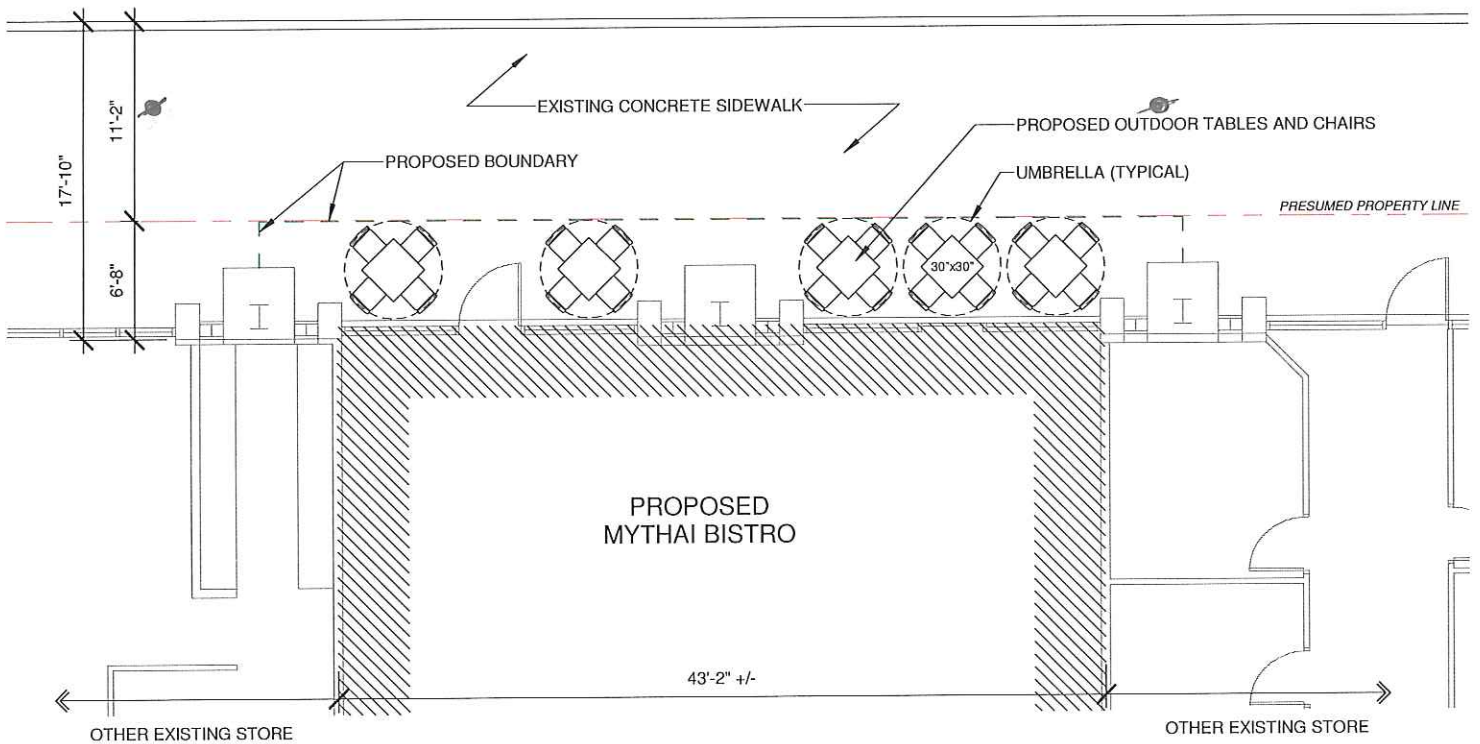

Proposed Exterior Seating for
MyThai Bistro
400 N Richmond St, Appleton, WI 54911

RICHMOND STREET

PROPOSED OUTDOOR SEATING PLAN (A)

SCALE: 1/8" = 1'-0"

RICHMOND STREET

PROPOSED OUTDOOR SEATING PLAN (B)

SCALE: 1/8" = 1'-0"