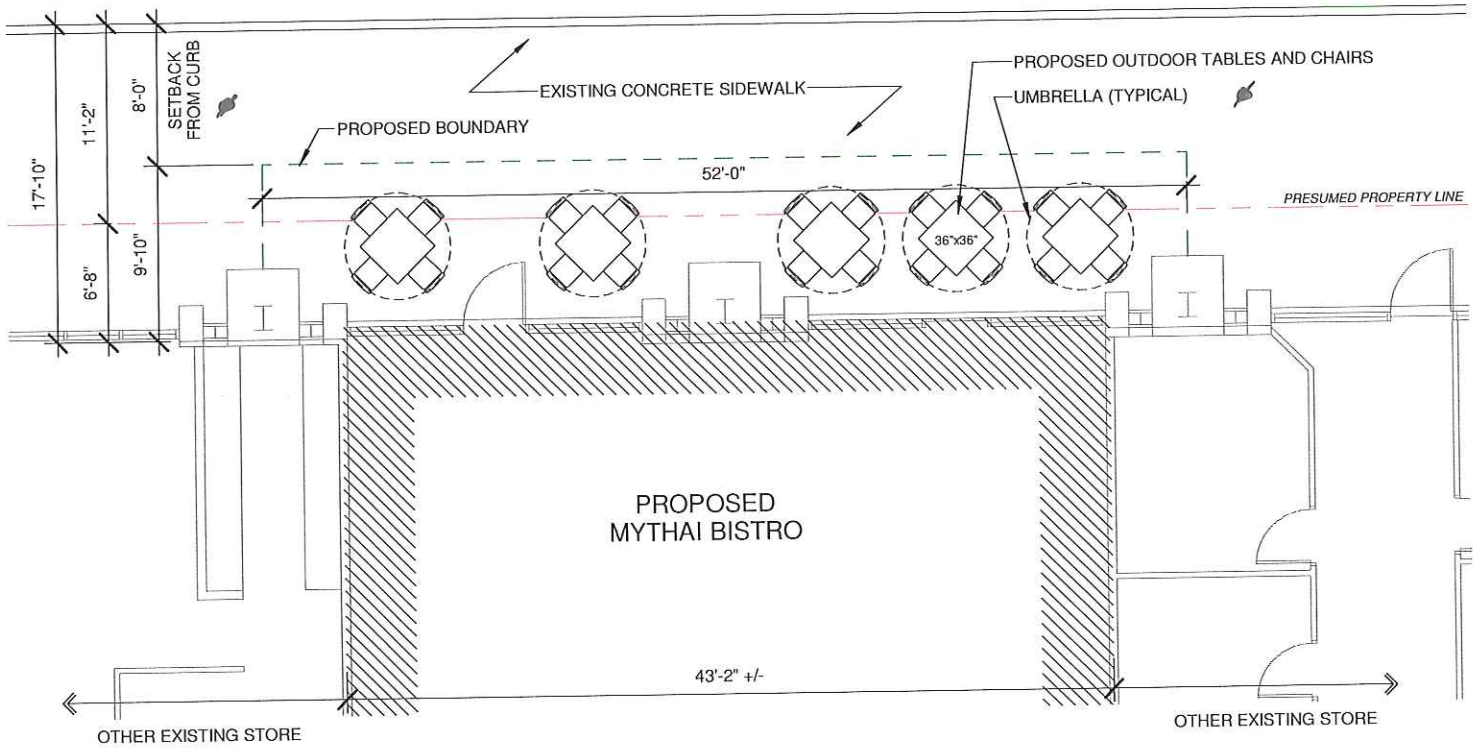

Proposed Exterior Seating for
MyThai Bistro
400 N Richmond St, Appleton, WI 54911

RICHMOND STREET

PROPOSED OUTDOOR SEATING PLAN (A)

SCALE: 1/8" = 1'-0"

RICHMOND STREET

PROPOSED OUTDOOR SEATING PLAN (B)

SCALE: 1/8" = 1'-0"