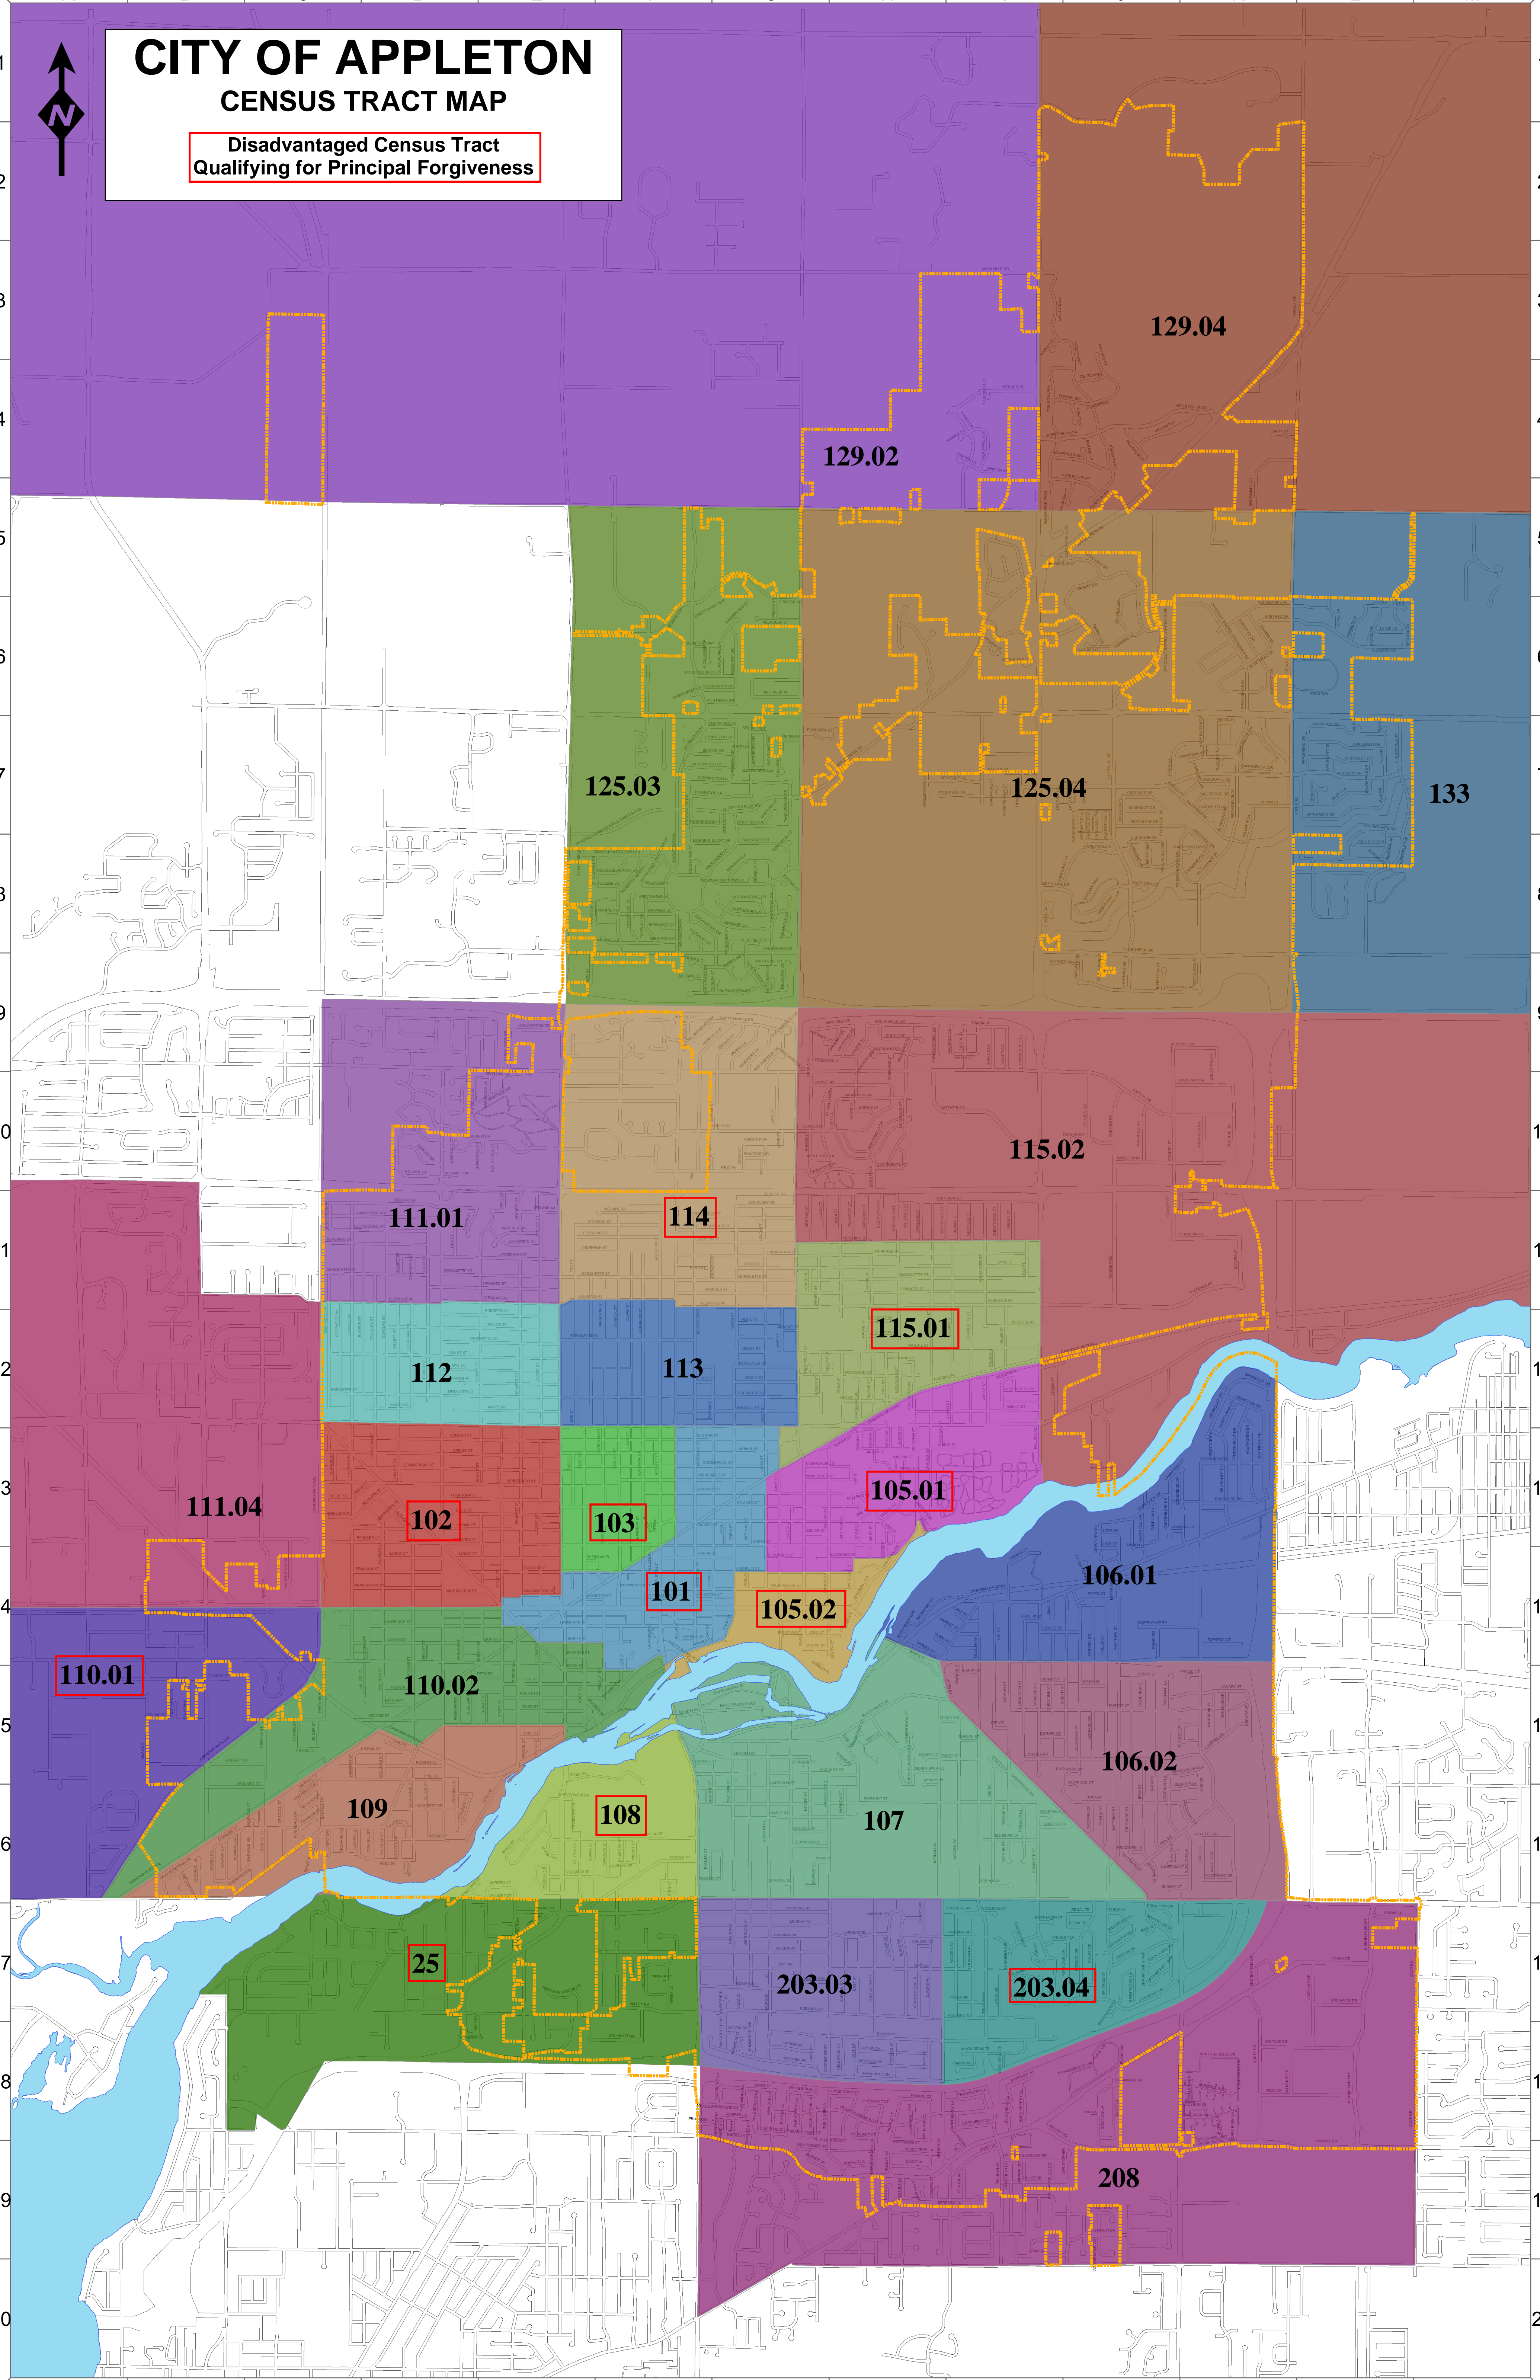

CITY OF APPLETON

CENSUS TRACT MAP

Disadvantaged Census Tract
Qualifying for Principal Forgiveness

129.04

129.02

125.03

125.04

133

115.02

111.01

114

115.01

112

113

111.04

102

103

105.01

101

105.02

106.01

110.01

110.02

106.02

109

108

107

25

203.03

203.04

208