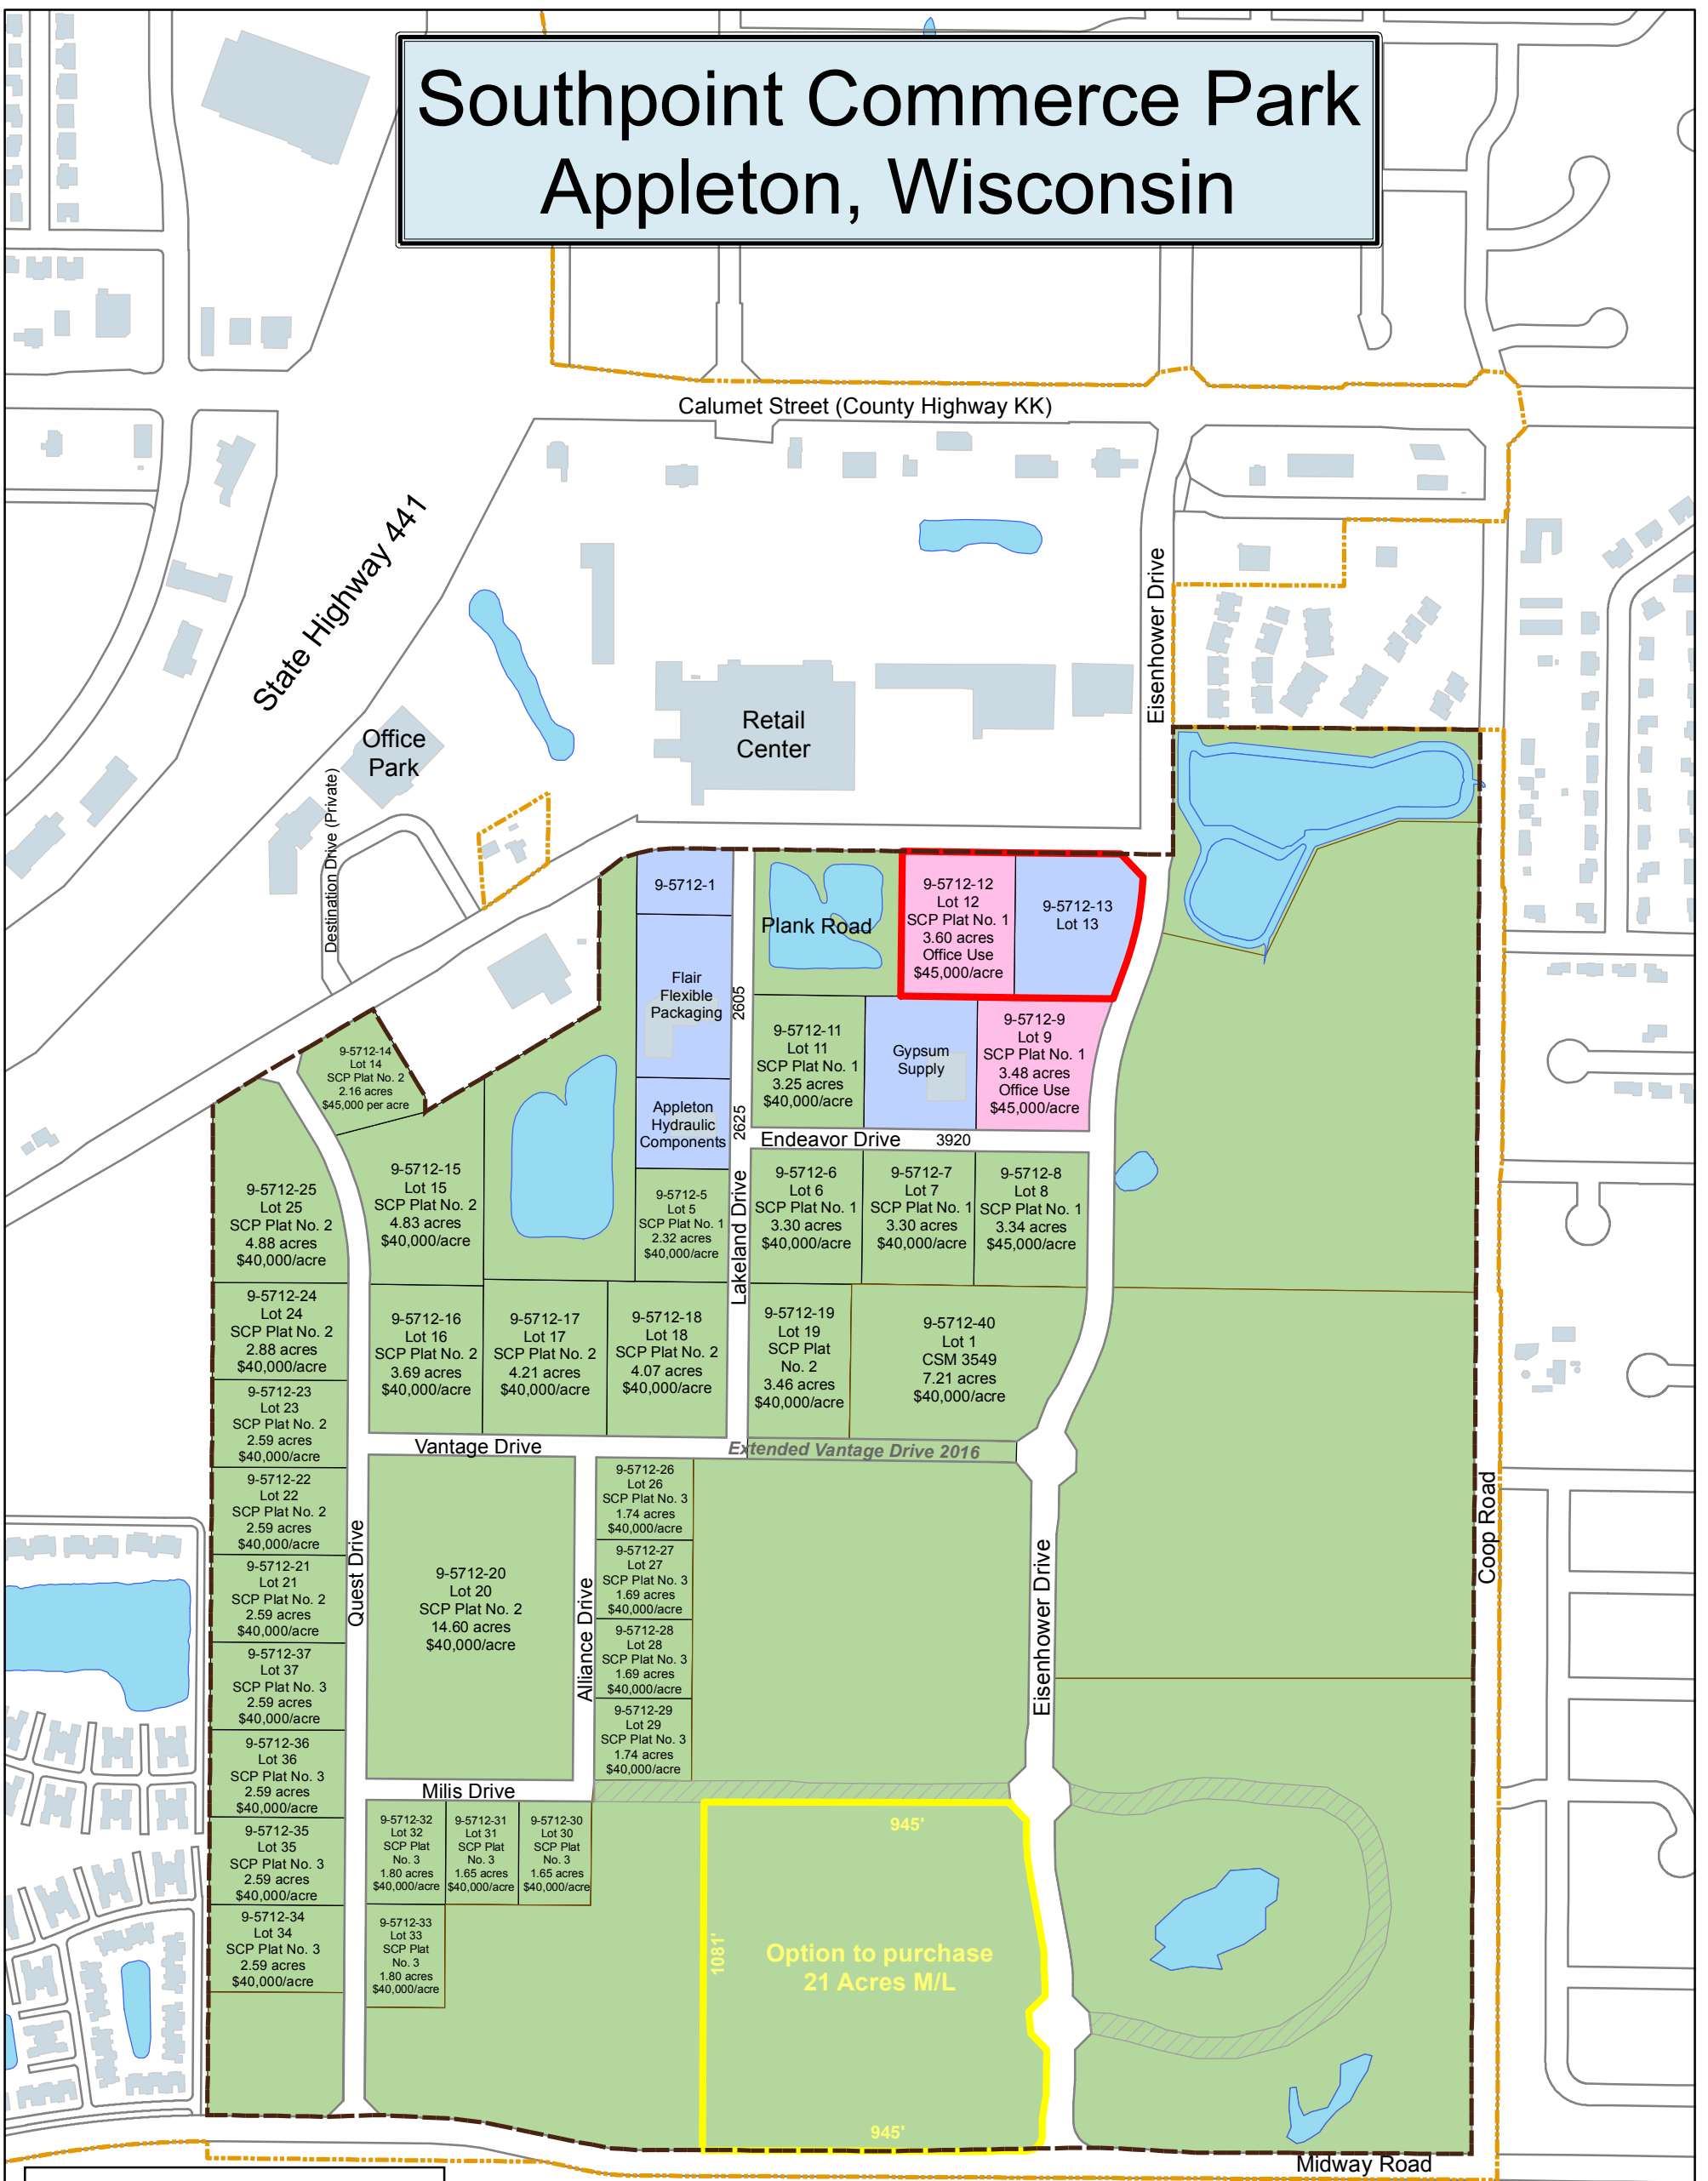

# Southpoint Commerce Park Appleton, Wisconsin

**Legend**

- Park Boundary
- Subject Parcels
- Option to purchase 21 acres M/L
- Proposed Roads
- City Limits
- Proposed Parcel Lines
- AppletonGIS.DBO.ActionPoly
- For Sale
- Office Use
- Sold

**Exhibit A  
Available Sites**