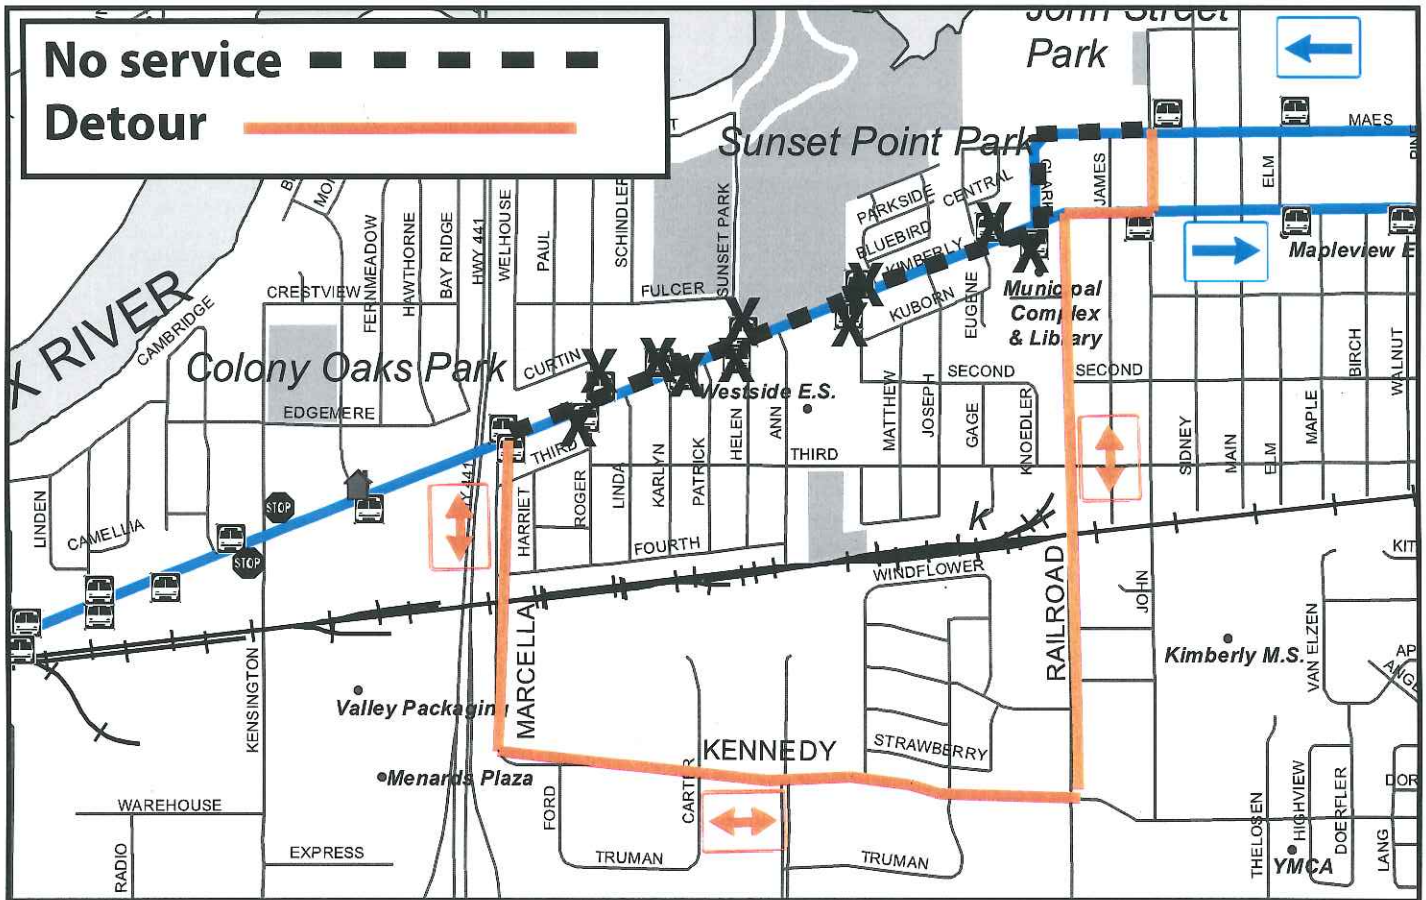

DETOUR

ROUTE 20 -

Heart of the Valley

Effective: 4/25/16 - September

*Please hail the bus driver to get picked up along the detour route.
The driver will stop where it is safe to do so.*

Detour dates due to road construction projects are subject to change.