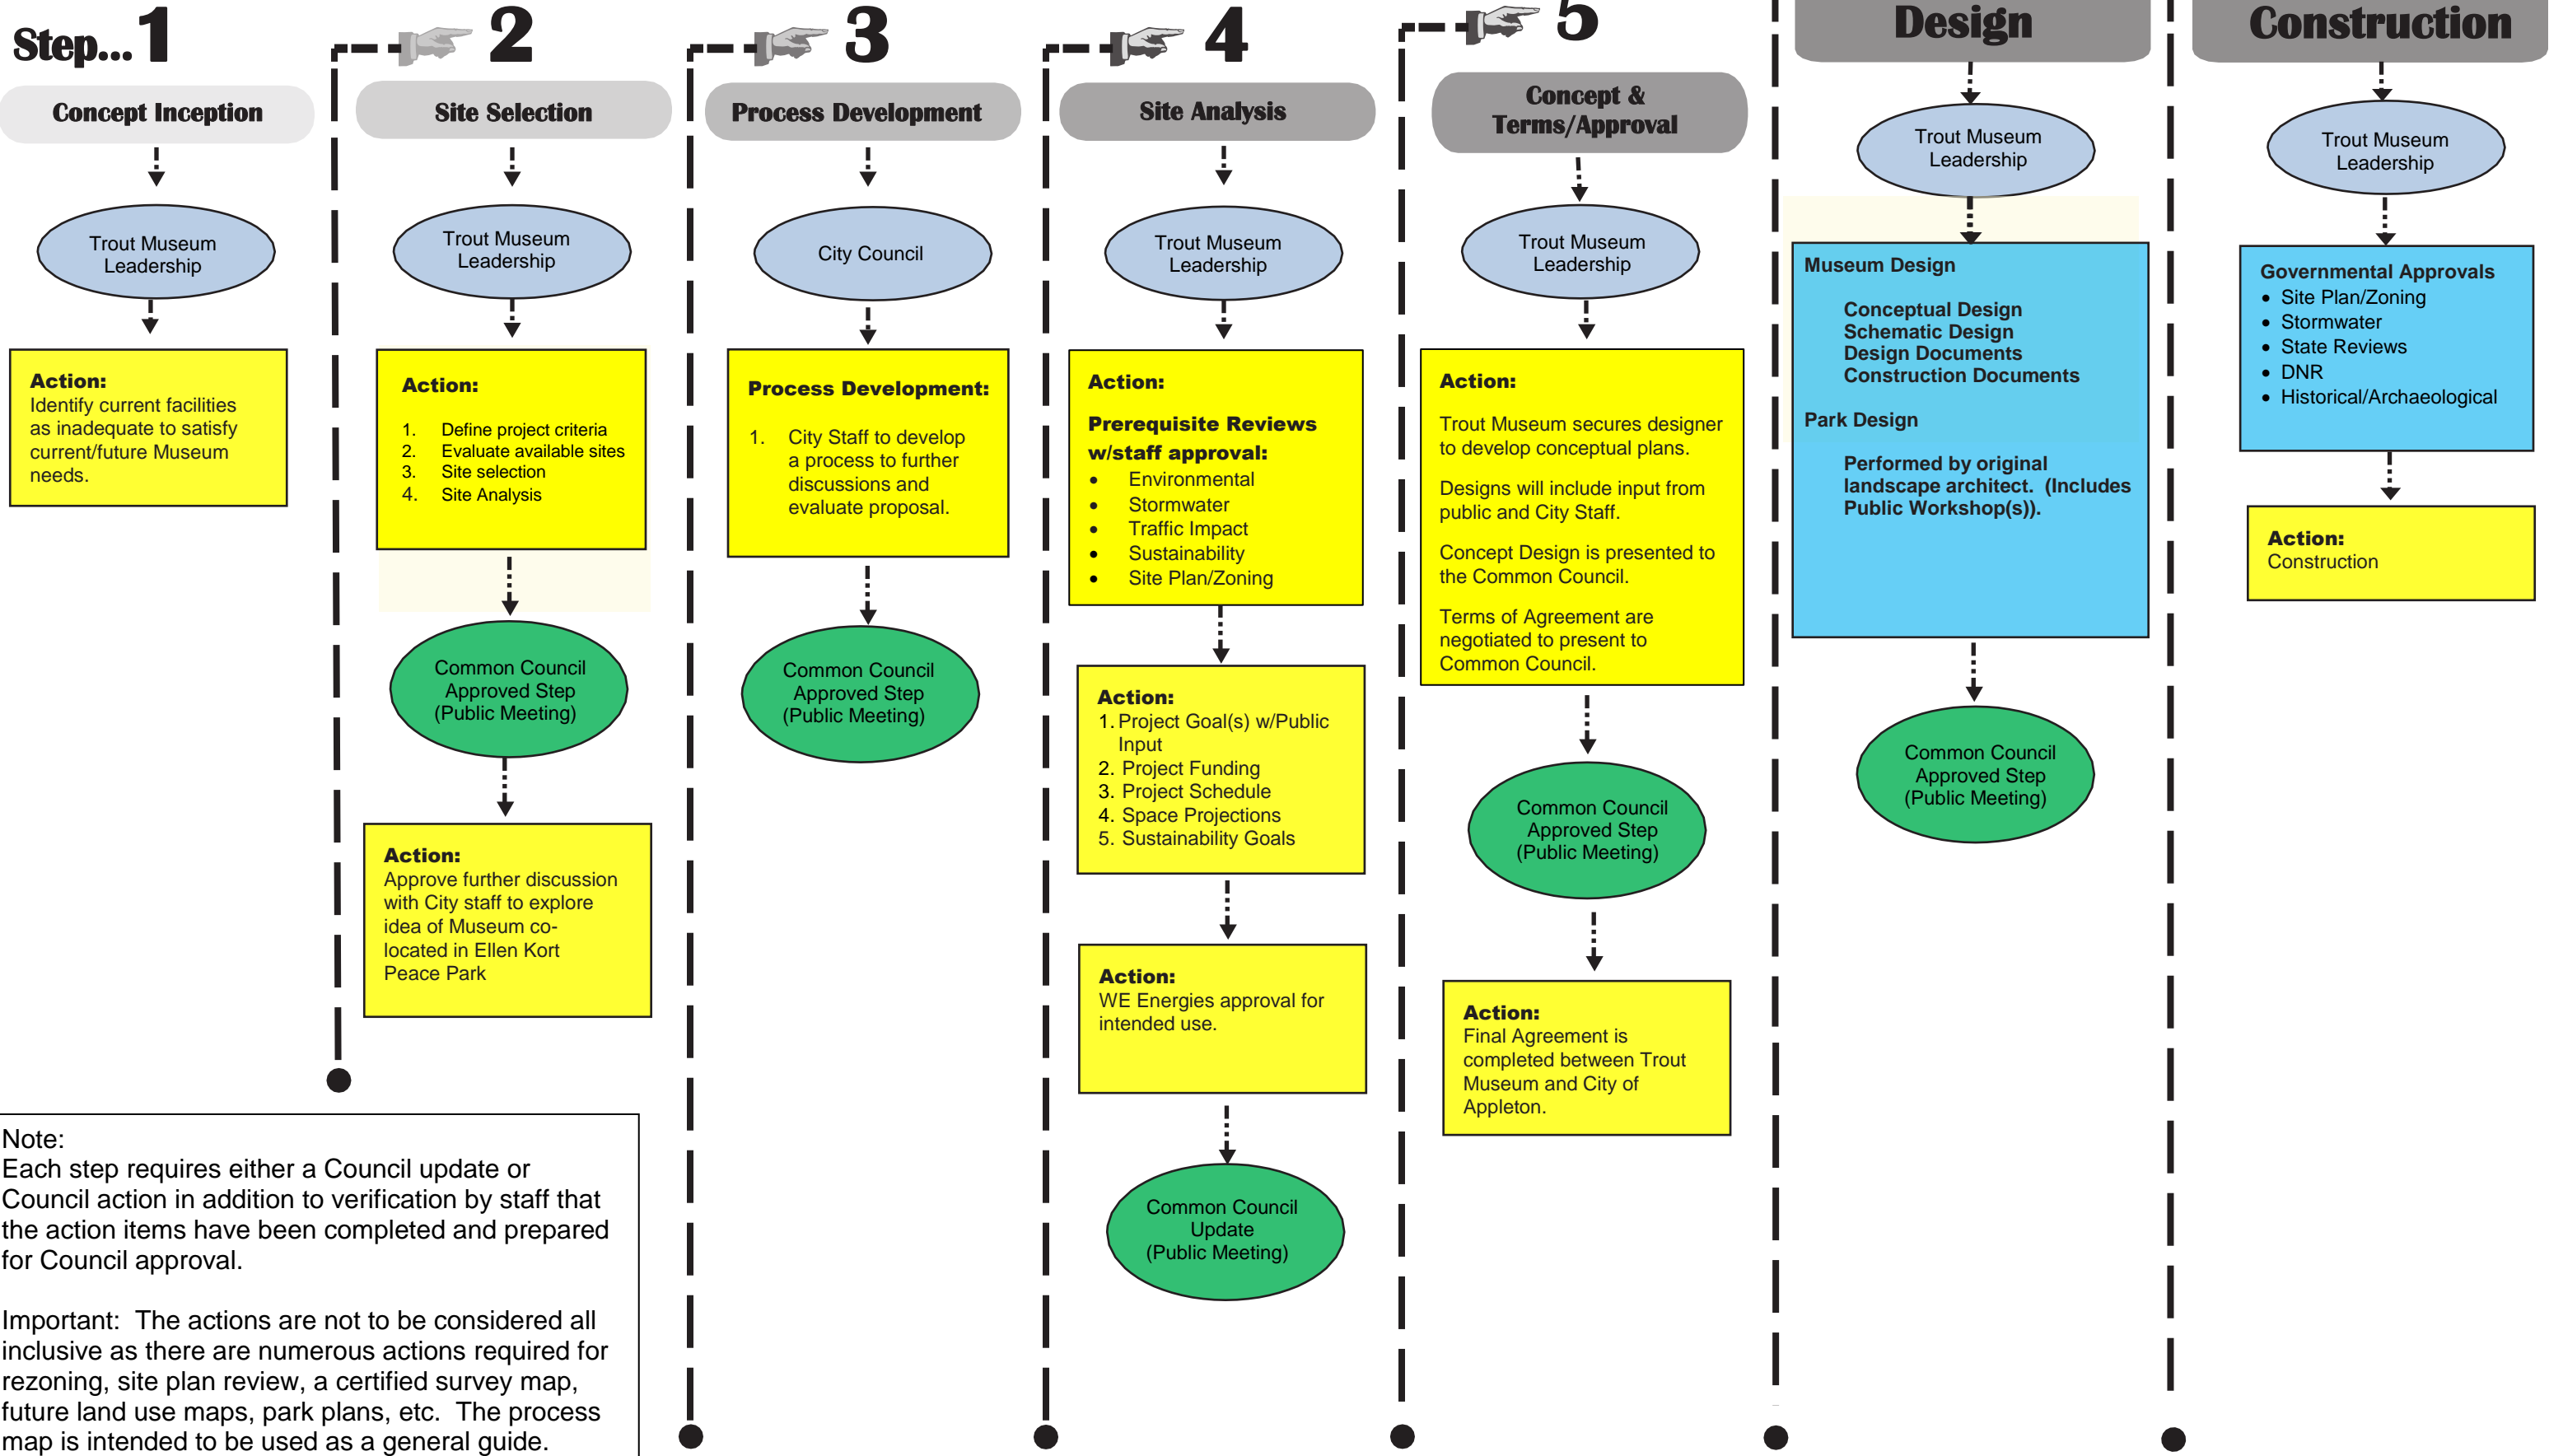

# Ellen Kort Peace Park Request

**Note:**  
Each step requires either a Council update or Council action in addition to verification by staff that the action items have been completed and prepared for Council approval.

**Important:** The actions are not to be considered all inclusive as there are numerous actions required for rezoning, site plan review, a certified survey map, future land use maps, park plans, etc. The process map is intended to be used as a general guide.