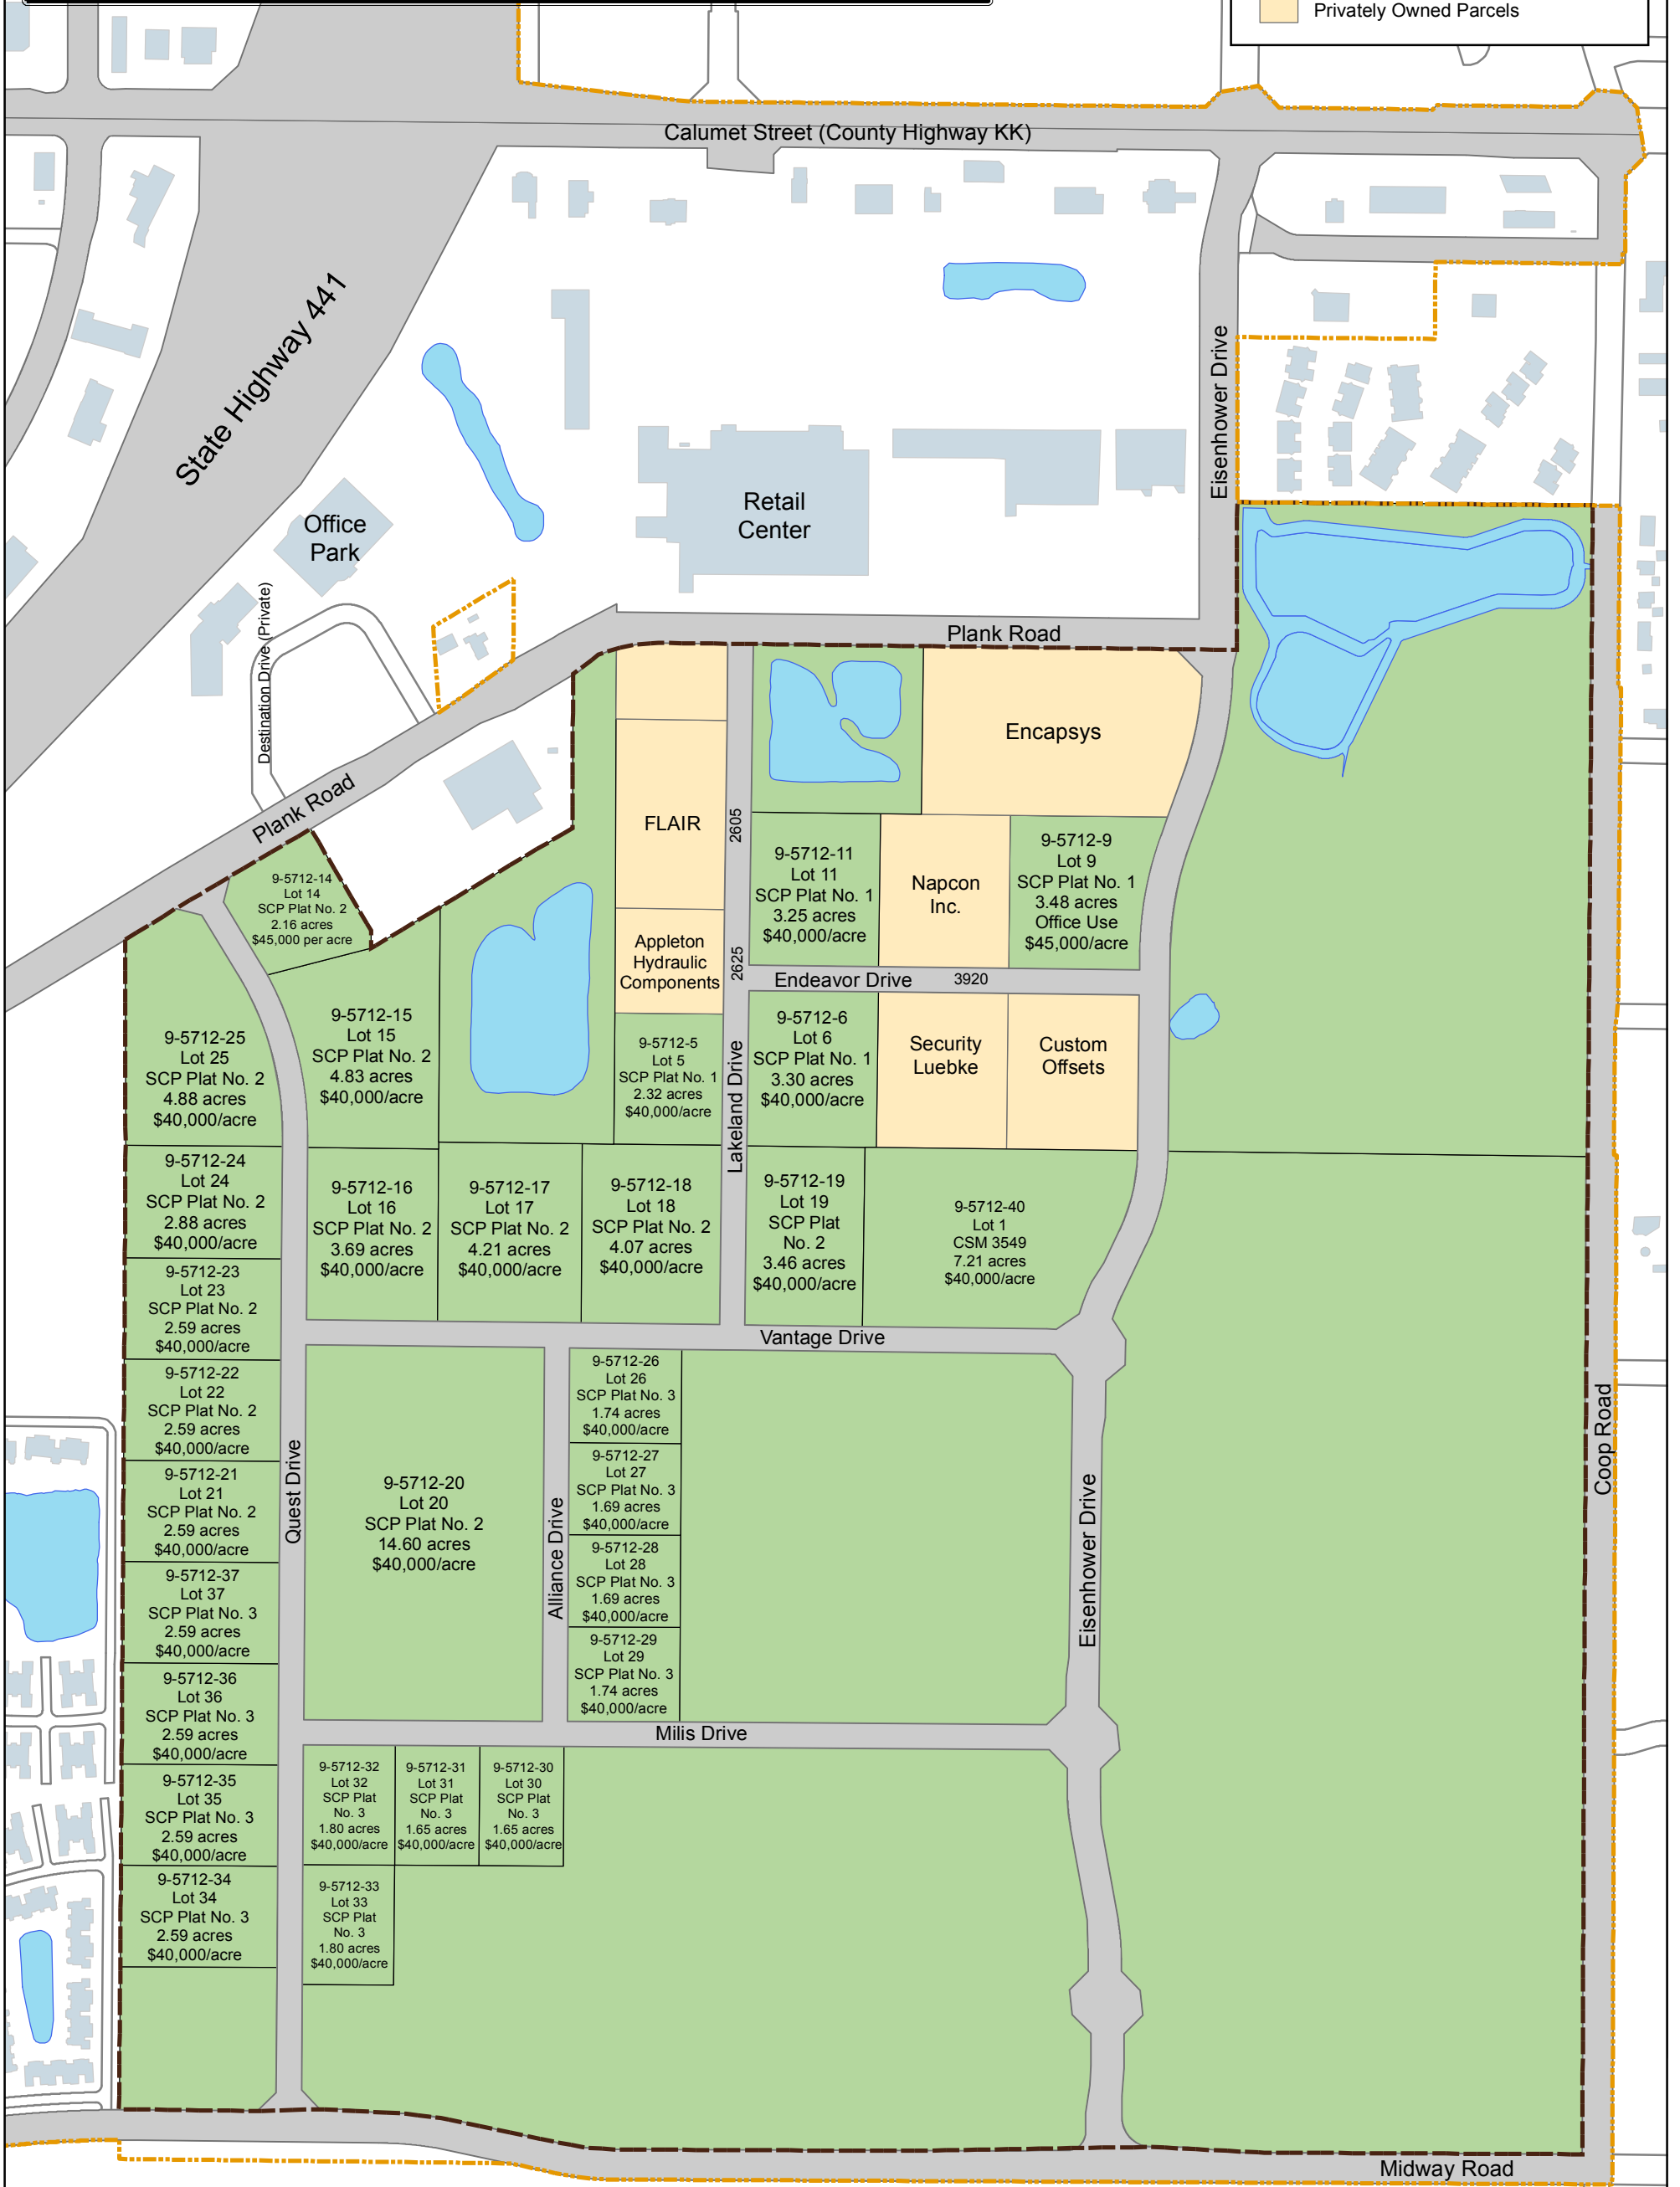

Southpoint Commerce Park Appleton, Wisconsin

Legend

-  City Limits
-  Park Boundary
-  For Sale (City Owned)
-  Properties for Sale (Privately Owned)
-  Privately Owned Parcels

0 250 500 1,000 Feet