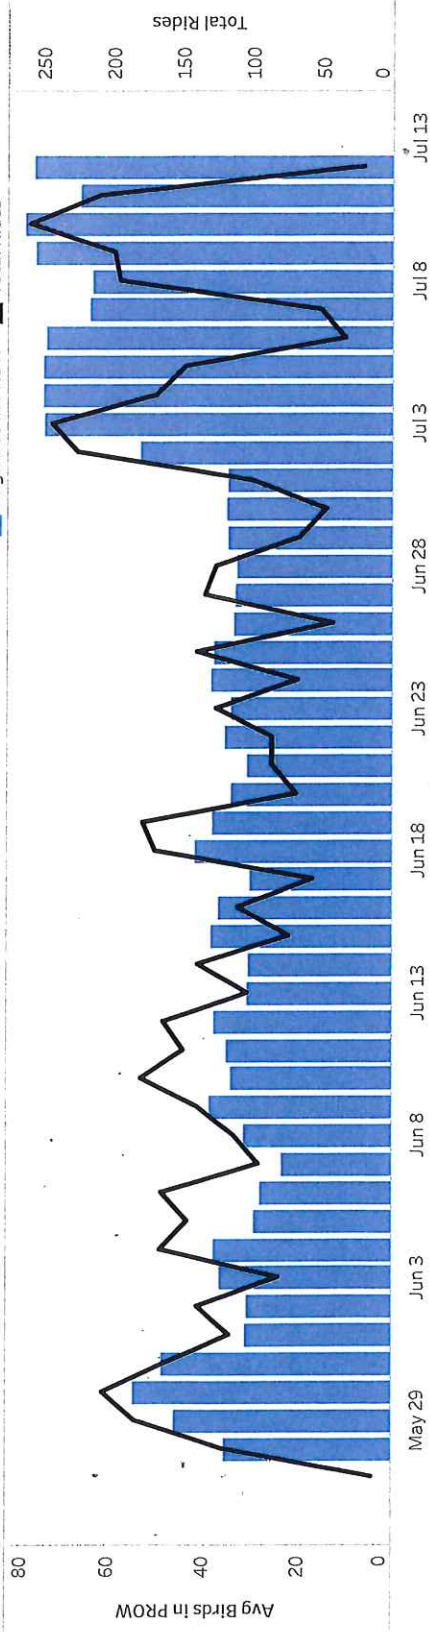

Date Range  
5/1/2021 12:00:00 AM to 7/31/2021 11:59:59 PM

*per page*

Avg Daily PROW and Total Rides

## Summary Stats

(hover over the "Date" column header to drill up or down)

Day of Date	Total Rides	Total Distance (mi)	Total Distance (km)	Avg. Distance (mi)	Avg. Distance (km)	Avg Ride Duration (min)	Avg Birds in PROW	Rides per Bird
July 12, 2021	22	53.1	85.5	2.3	3.8	17.4	76	0.2
July 11, 2021	209	369.1	593.6	1.5	2.5	15.3	66	3.2
July 10, 2021	260	322.7	519.4	1.2	1.9	15.5	78	3.4
July 9, 2021	199	263.3	423.7	1.2	1.9	18.4	75	2.7
July 8, 2021	195	292.5	470.1	1.3	2.1	14.7	63	2.9
July 7, 2021	52	91.2	147.0	1.3	2.1	14.4	64	0.8
July 6, 2021	35	44.2	71.0	1.2	1.9	12.3	73	0.5
July 5, 2021	148	266.9	429.5	1.7	2.7	17.1	74	2.0
July 4, 2021	169	257.9	414.8	1.4	2.2	14.5	74	2.4
July 3, 2021	244	378.6	609.3	1.2	1.9	13.2	74	3.3
July 2, 2021	225	337.8	543.6	1.7	2.8	17.7	53	3.9
July 1, 2021	100	154.2	248.2	1.5	2.4	14.5	35	2.8
June 30, 2021	48	57.1	91.8	1.1	1.8	11.2	35	1.4
June 29, 2021	67	114.4	184.1	1.8	2.9	21.7	35	1.9
June 28, 2021	126	207.5	333.8	1.5	2.4	17.2	33	3.9
June 27, 2021	134	244.3	393.1	1.6	2.6	18.4	33	3.9

# Appleton\_WI

Date Range  
5/1/2021 12:00:00 AM to 7/31/2021 11:59:59 PM

Ride Start Heat Map

Ride End Heat Map

Total Rides: 6,333

Unique Riders: 2,155

Avg Rides / Rider: 2.94