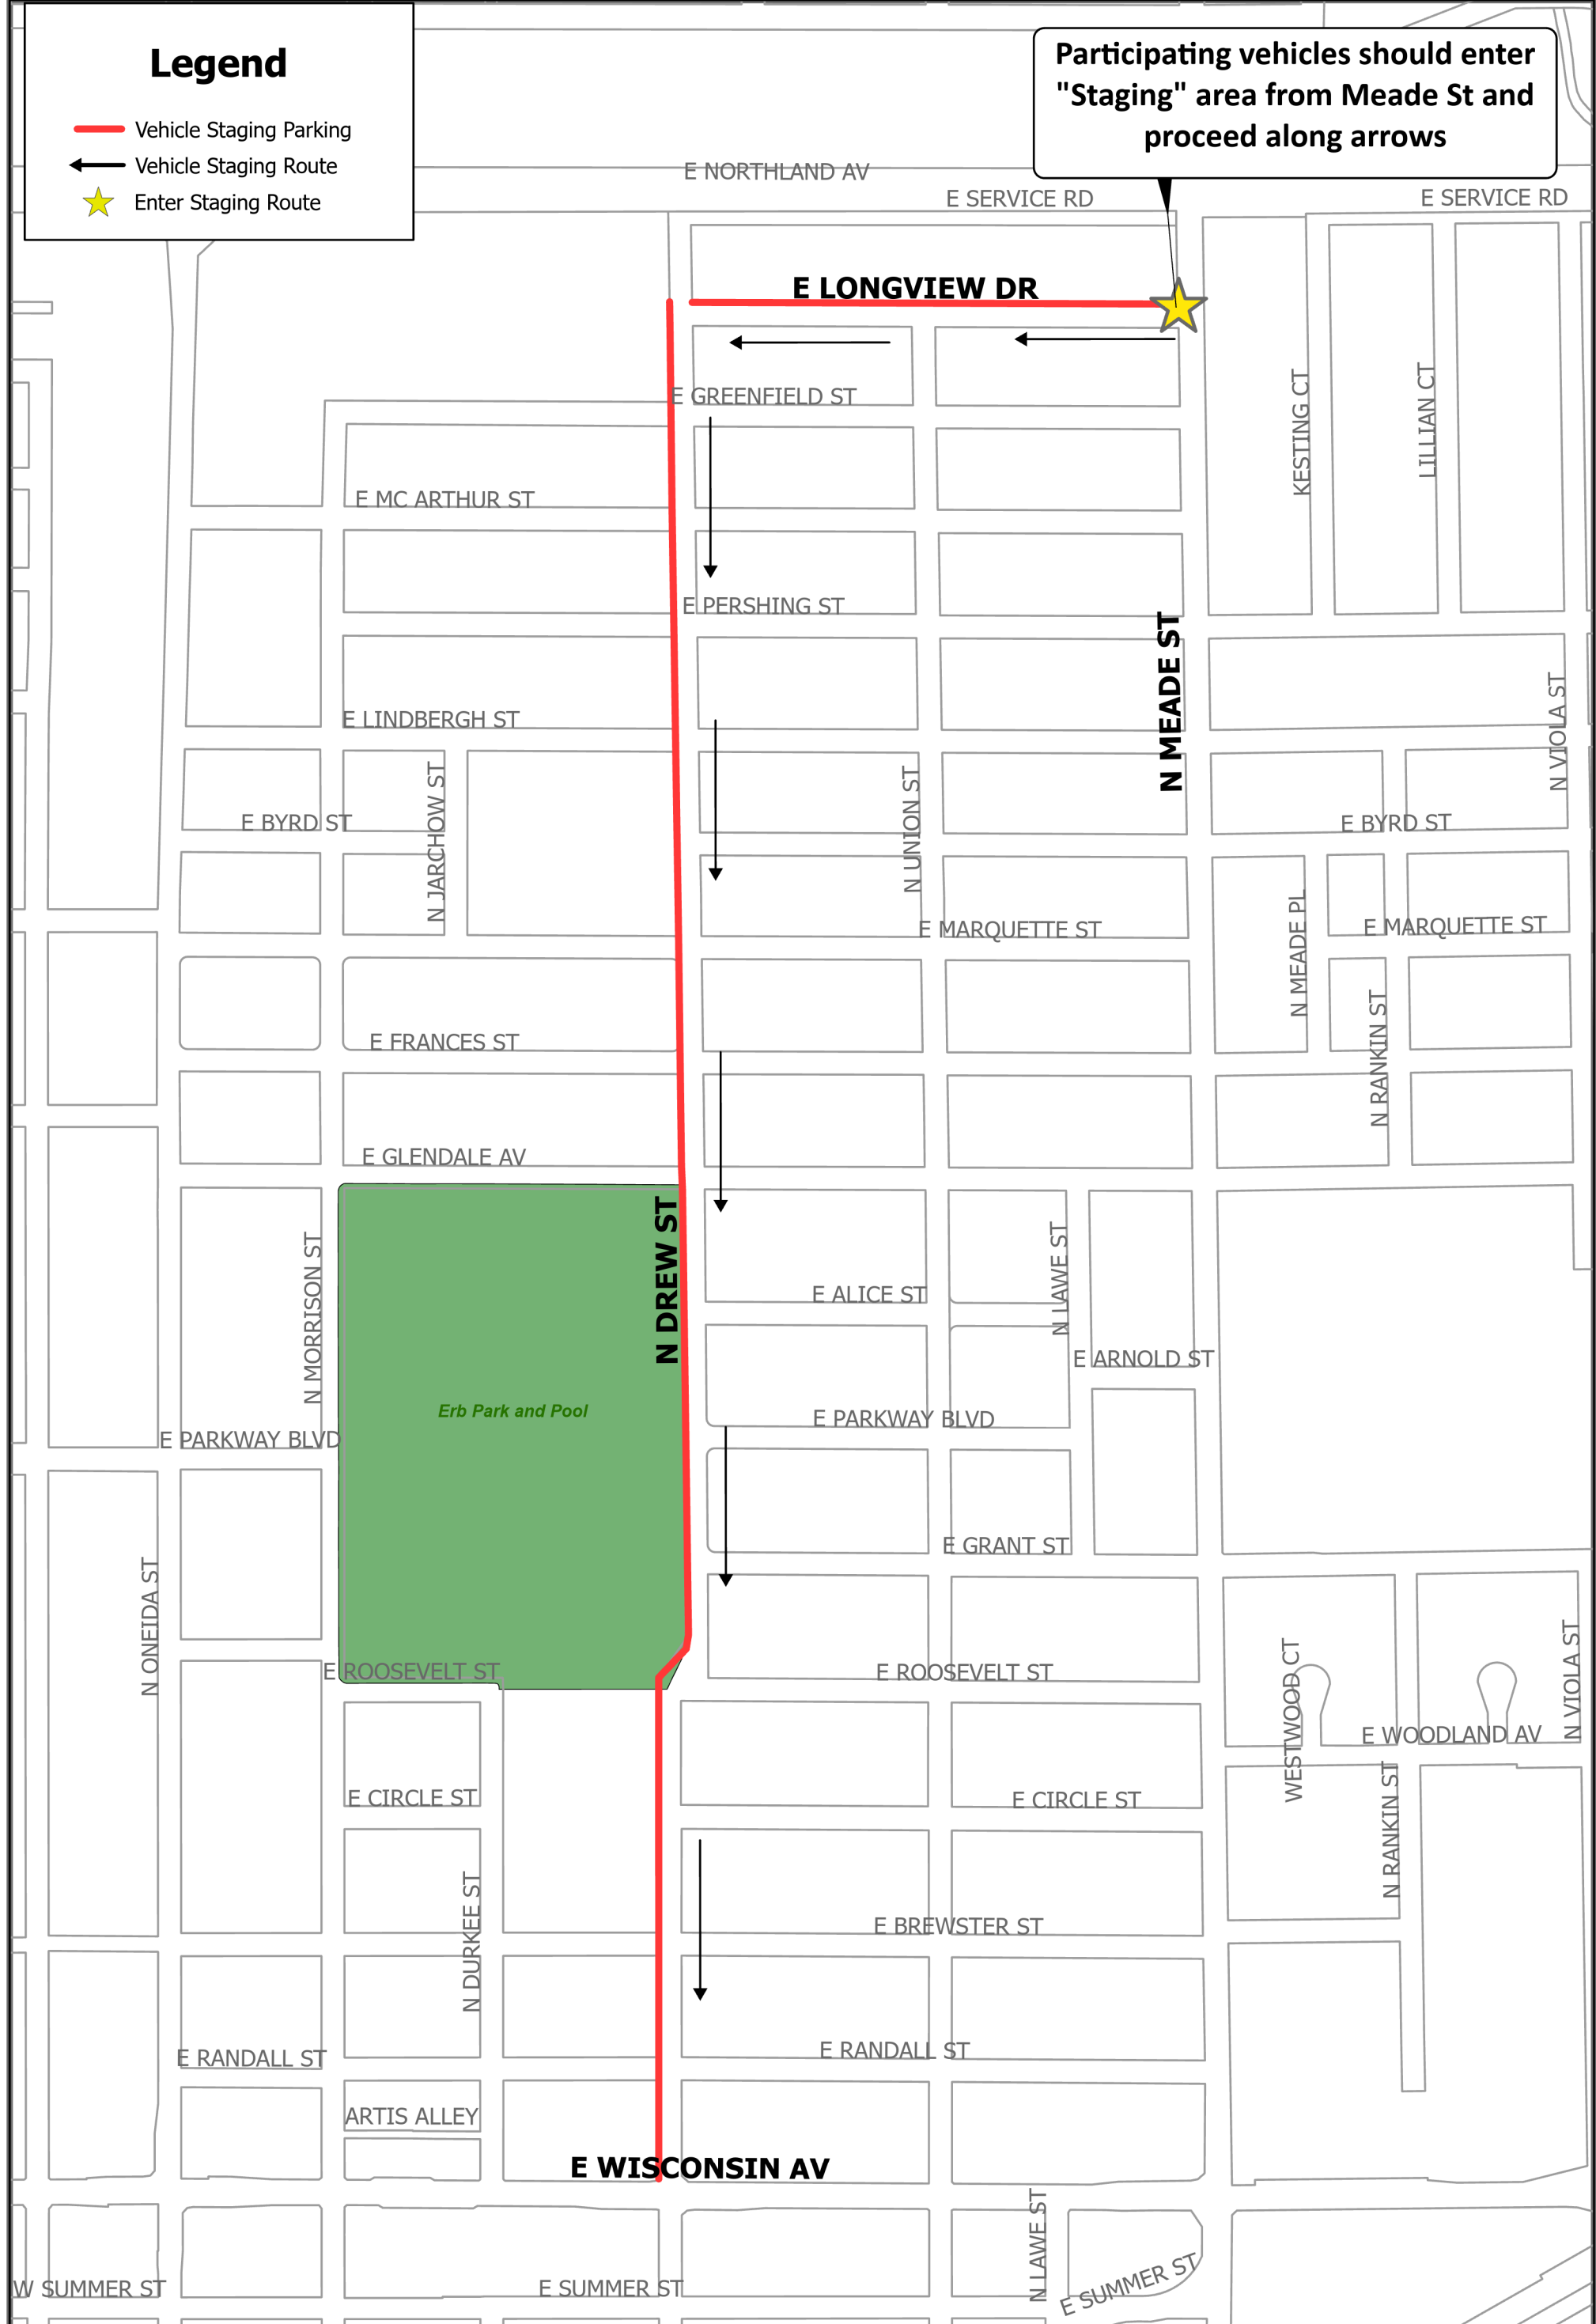

Legend

-  Vehicle Staging Parking
-  Vehicle Staging Route
-  Enter Staging Route

Participating vehicles should enter "Staging" area from Meade St and proceed along arrows

City of Appleton
Special Events Committee

Cavalcade of Cars Staging Area

Flag Day Parade
6/11/2022