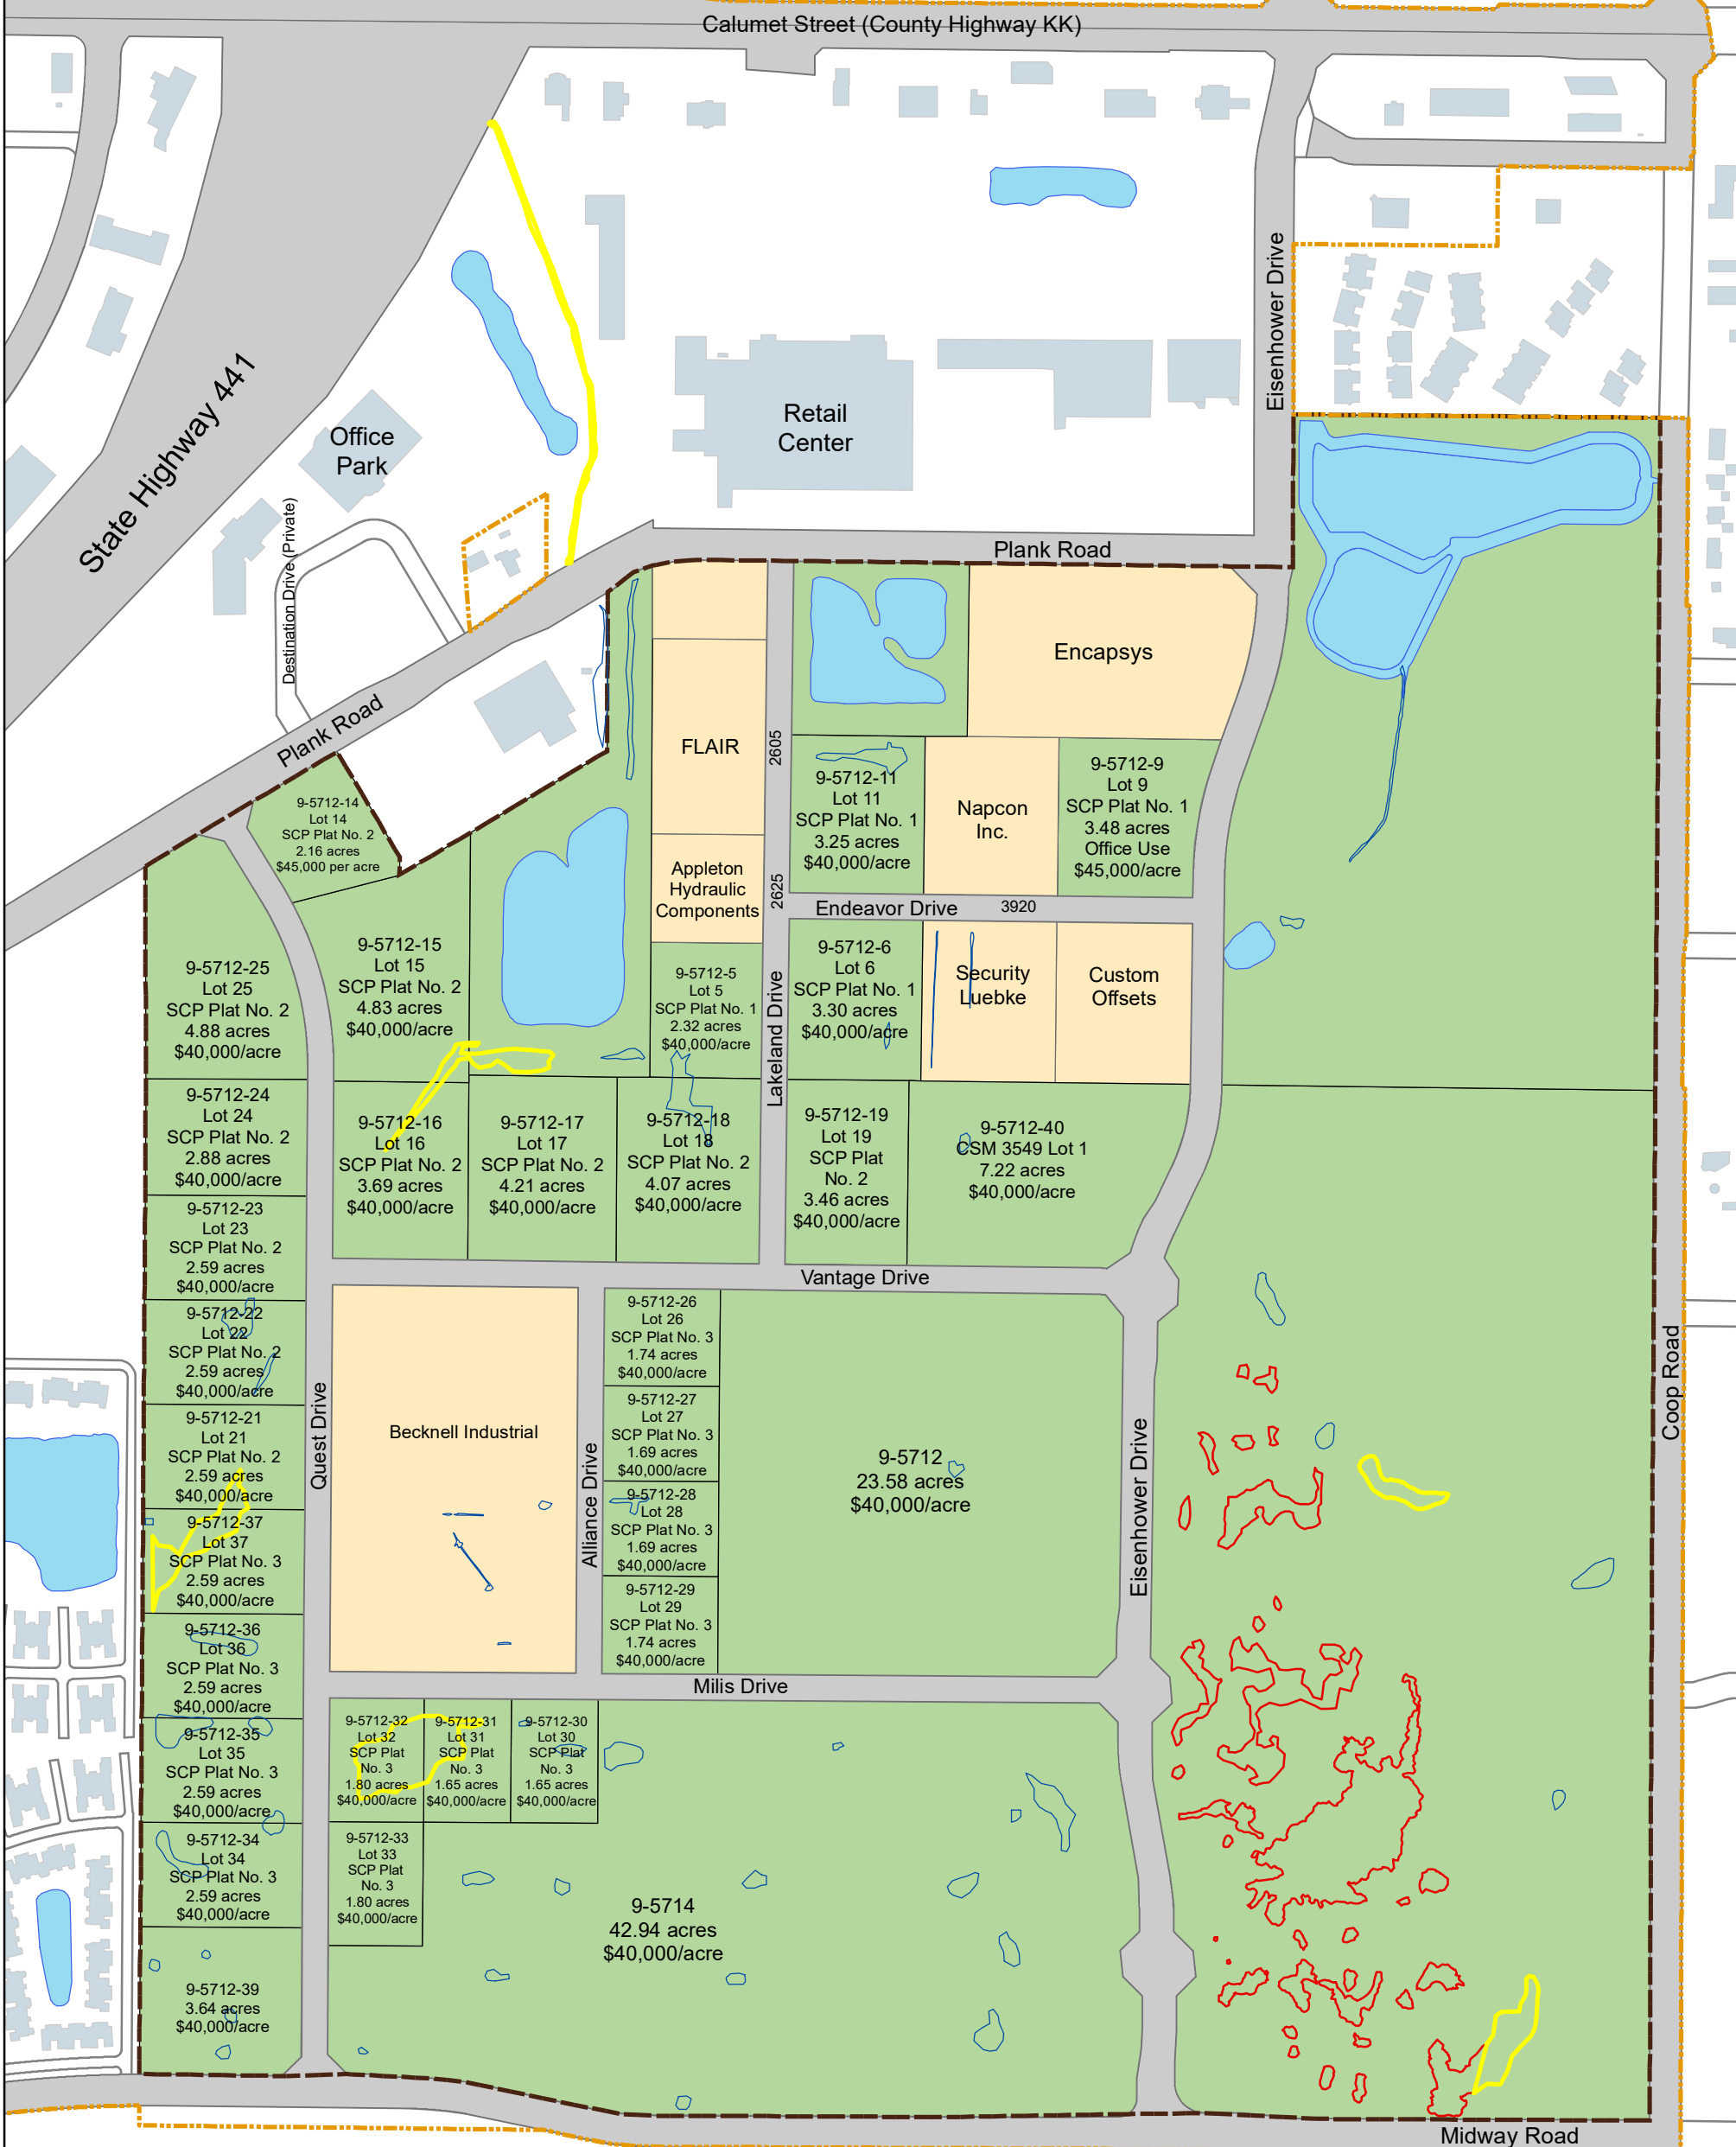

Southpoint Commerce Park Appleton, Wisconsin

Legend

 For Sale (City Owned)	Wetland Type
 Privately Owned Parcels	 Approximate Wetland for Delineation
 City Limits	 Delineated Wetlands under 10,000 Sq Ft
 Park Boundary	 Delineated Wetlands over 10,000 Sq Ft