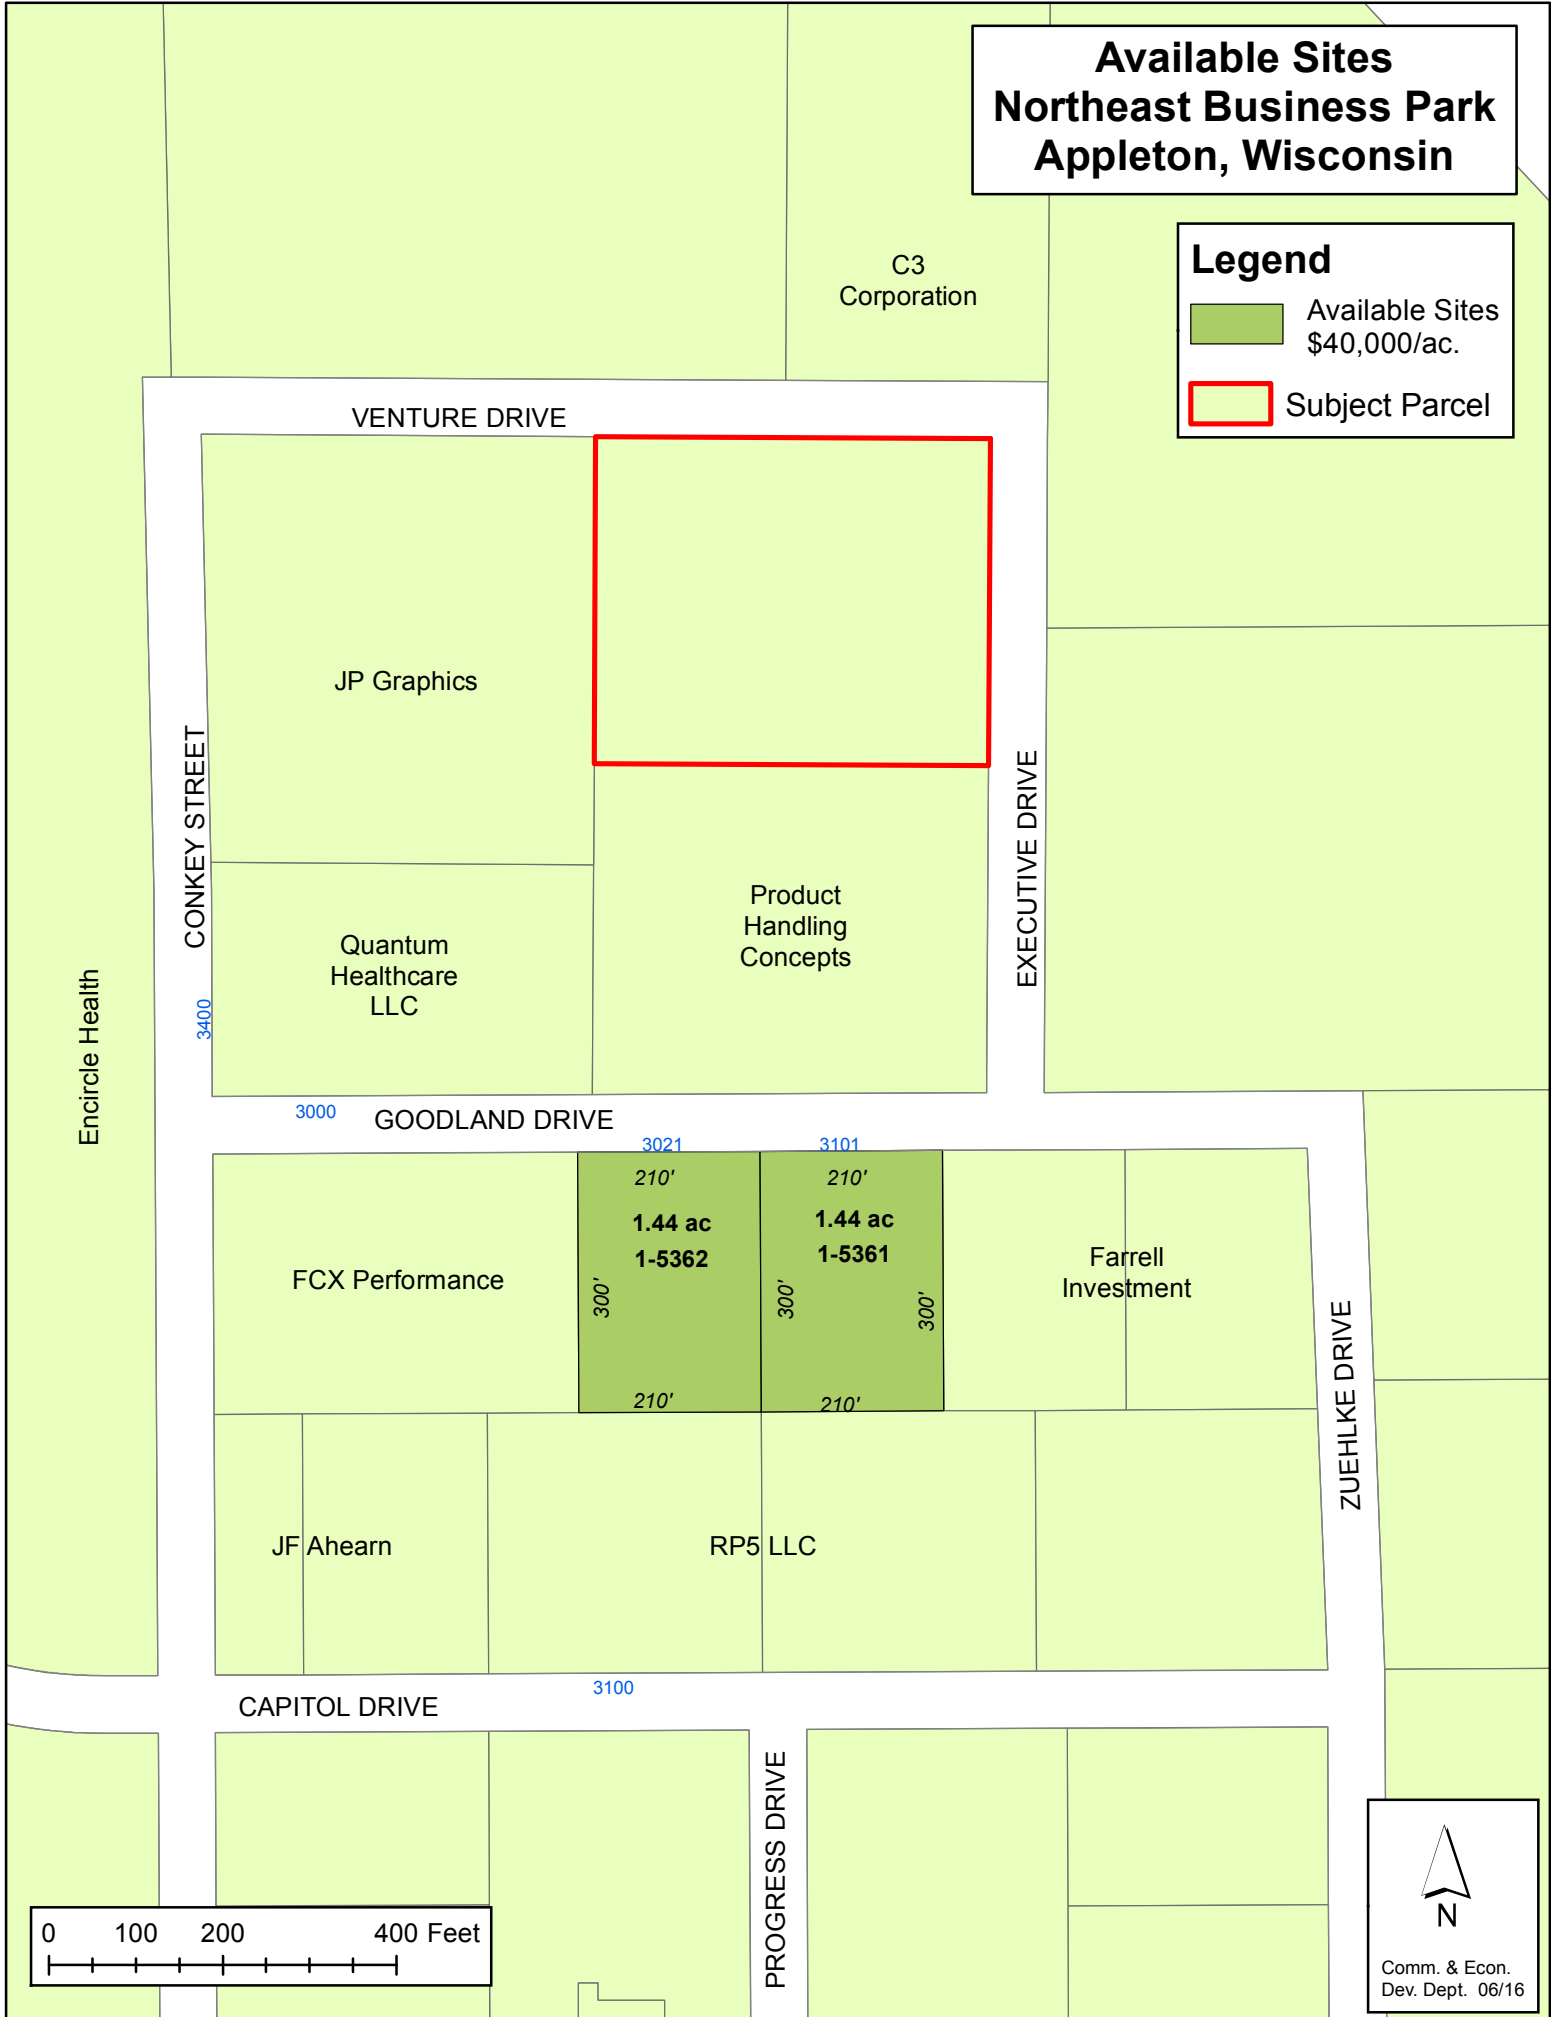

# Available Sites Northeast Business Park Appleton, Wisconsin

**Legend**

- Available Sites  
\$40,000/ac.
- Subject Parcel

N

Comm. & Econ.  
Dev. Dept. 06/16