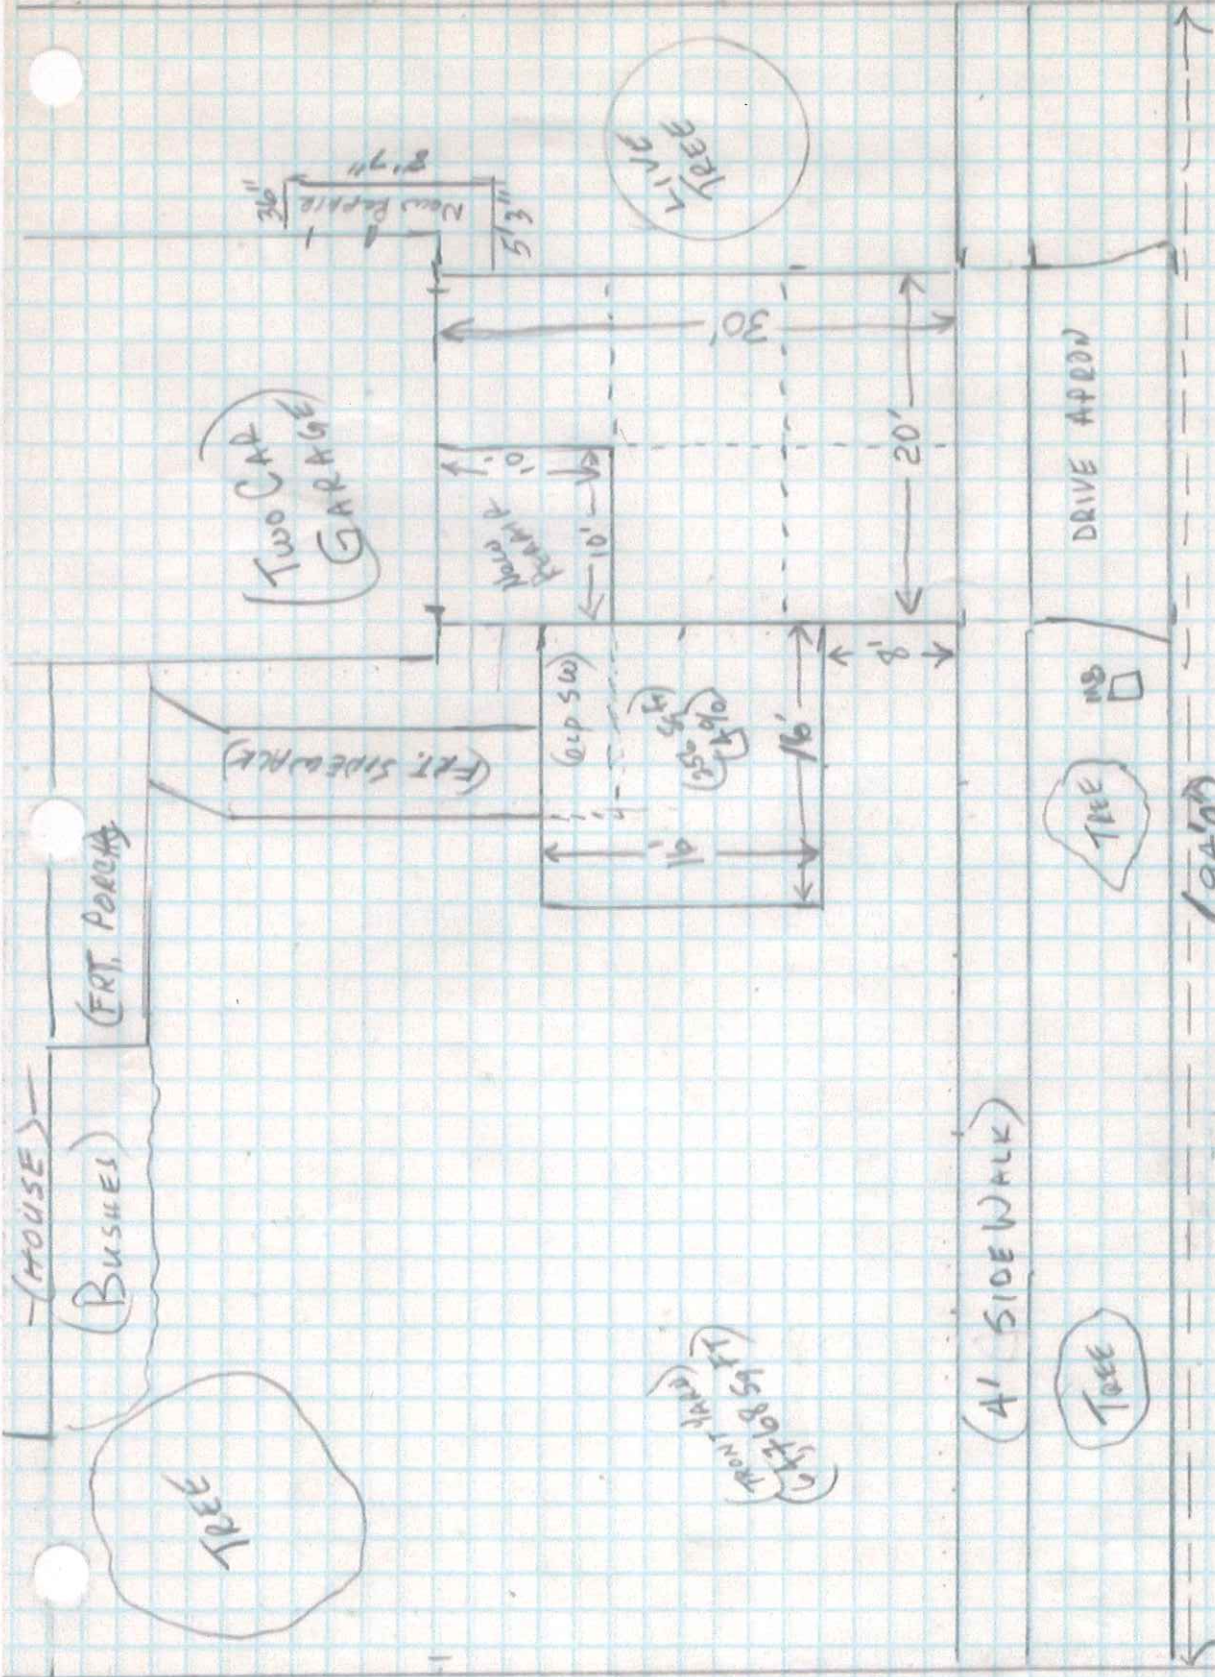

EAST PROPERTY LINE

WEST PROPERTY LINE

1400 E. CAPITOL DRIVE

(94108)

Drawn By Raymond Green [Not To Scale]