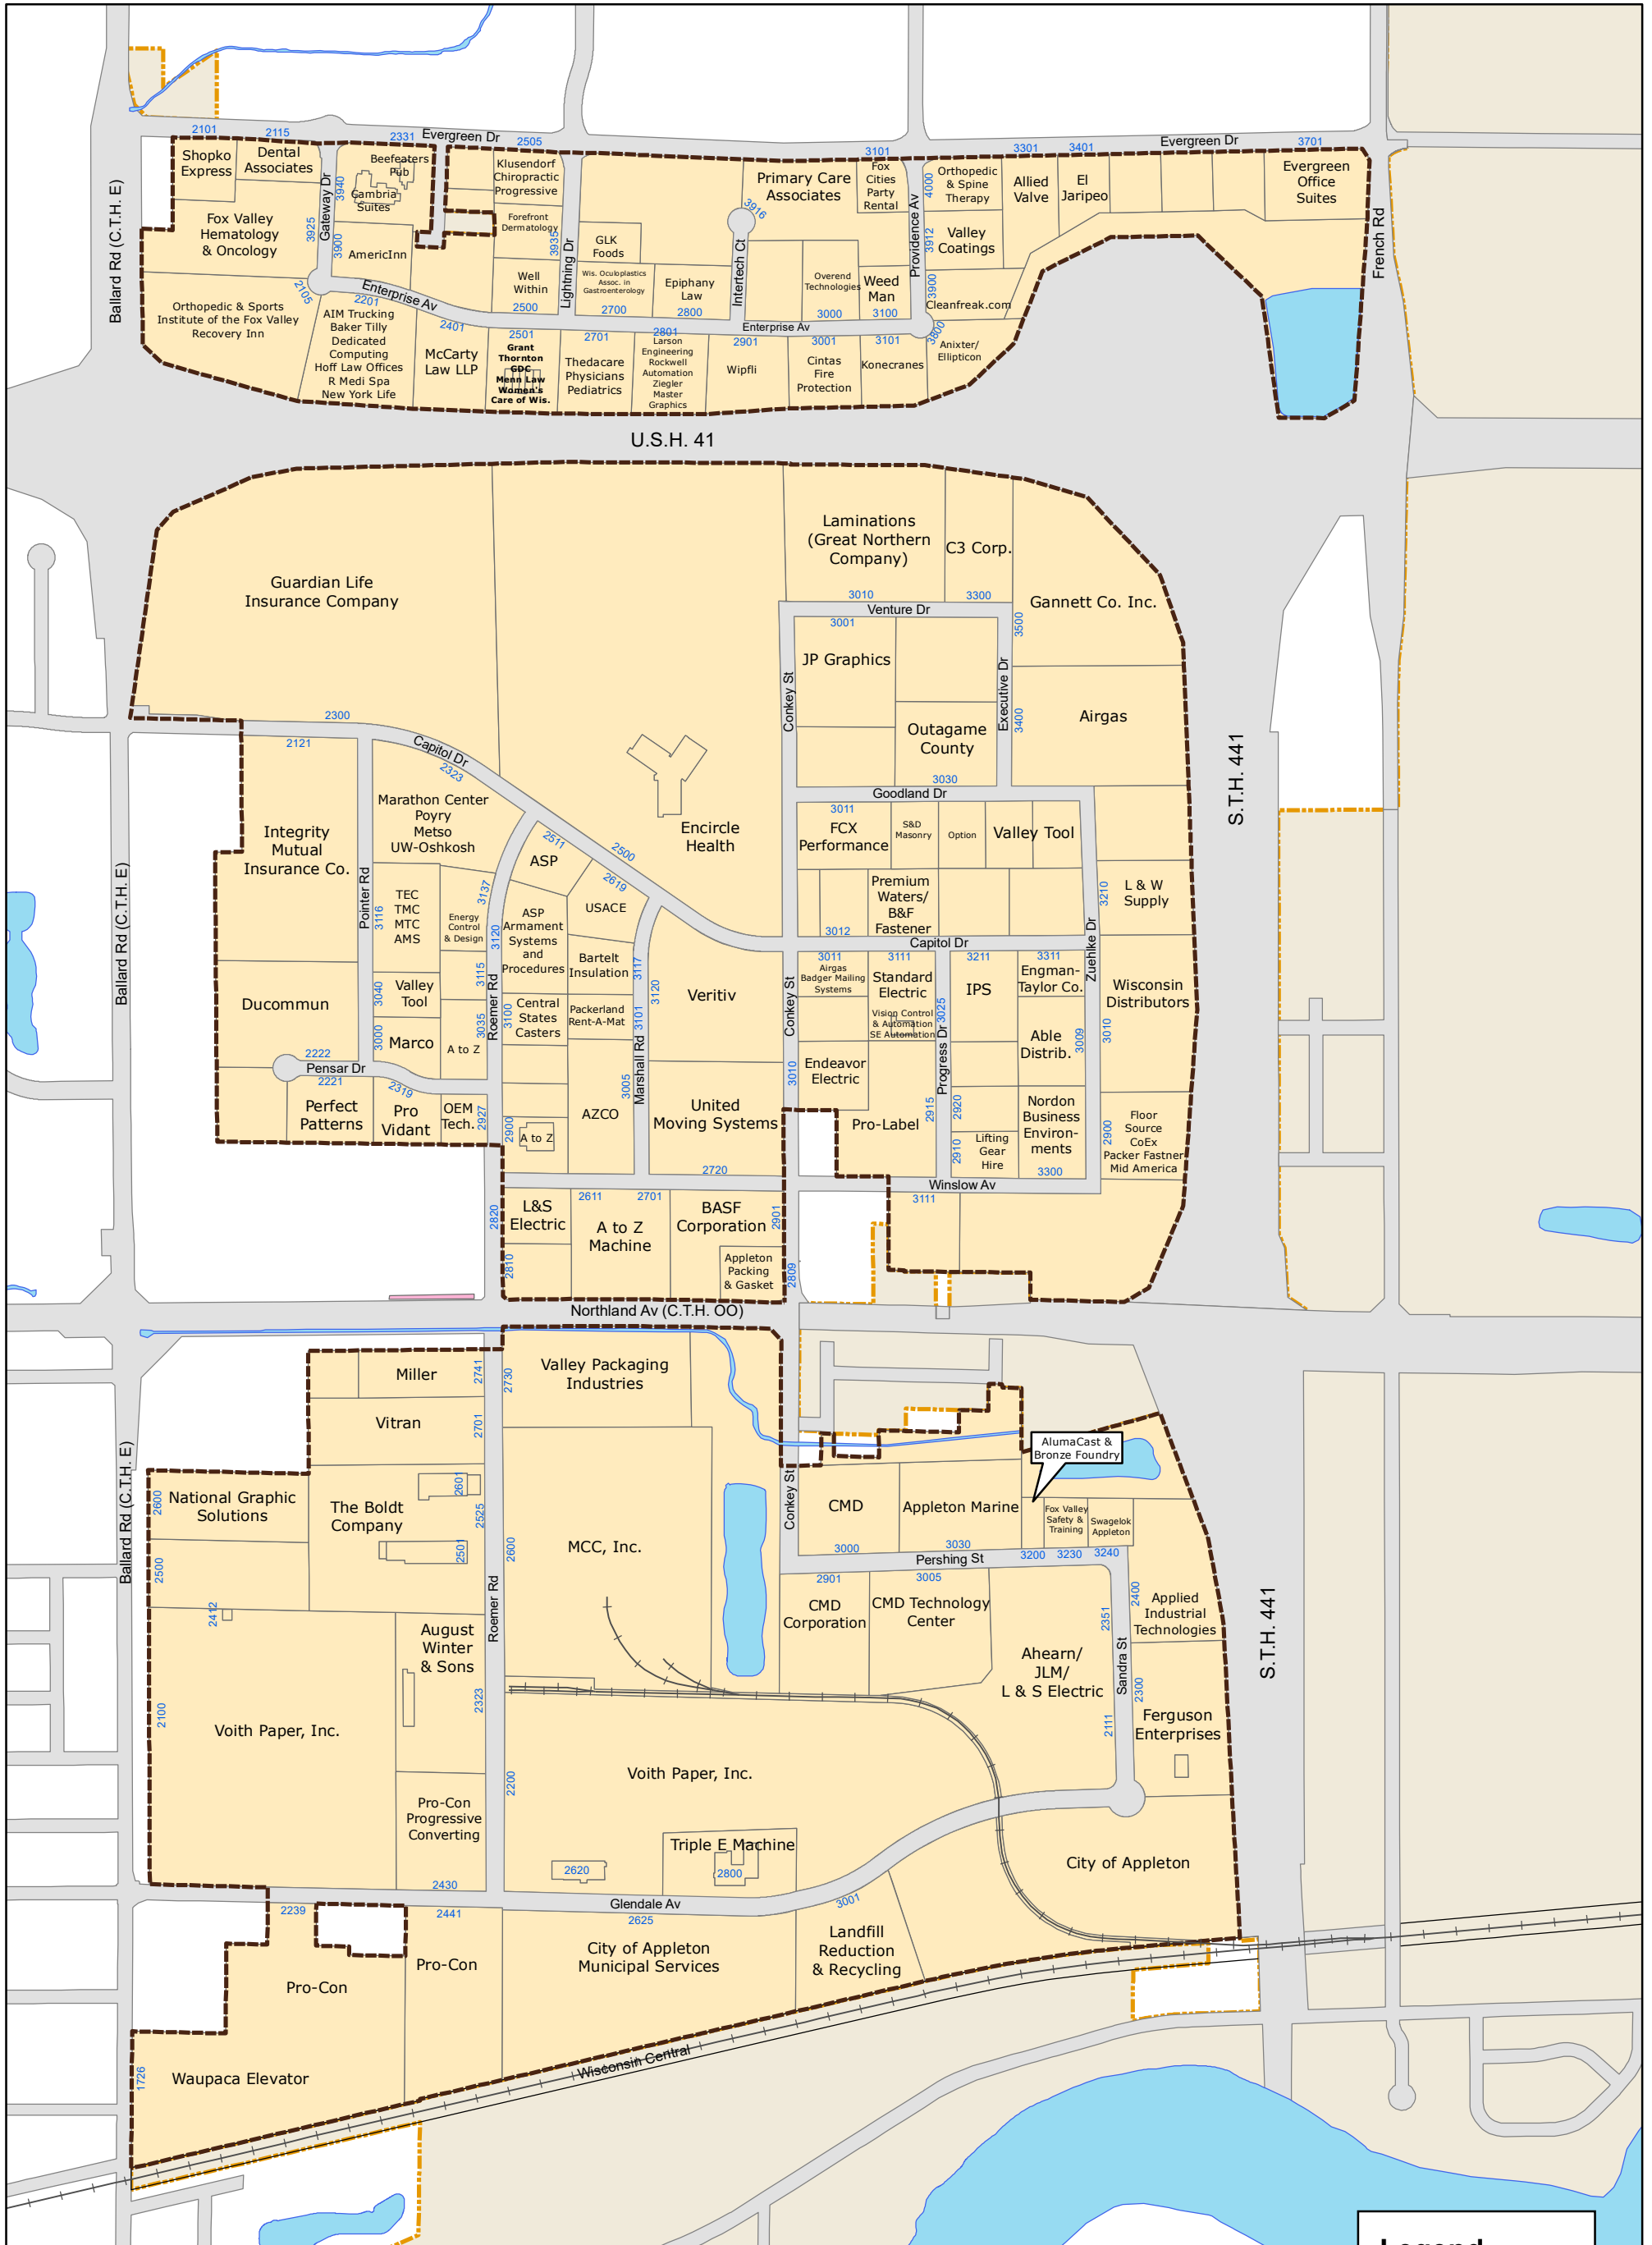

# Northeast Business Park Appleton, Wisconsin

## Legend

- Park Parcels
- Park Boundary
- City Limits

0 0.25 0.5 Miles