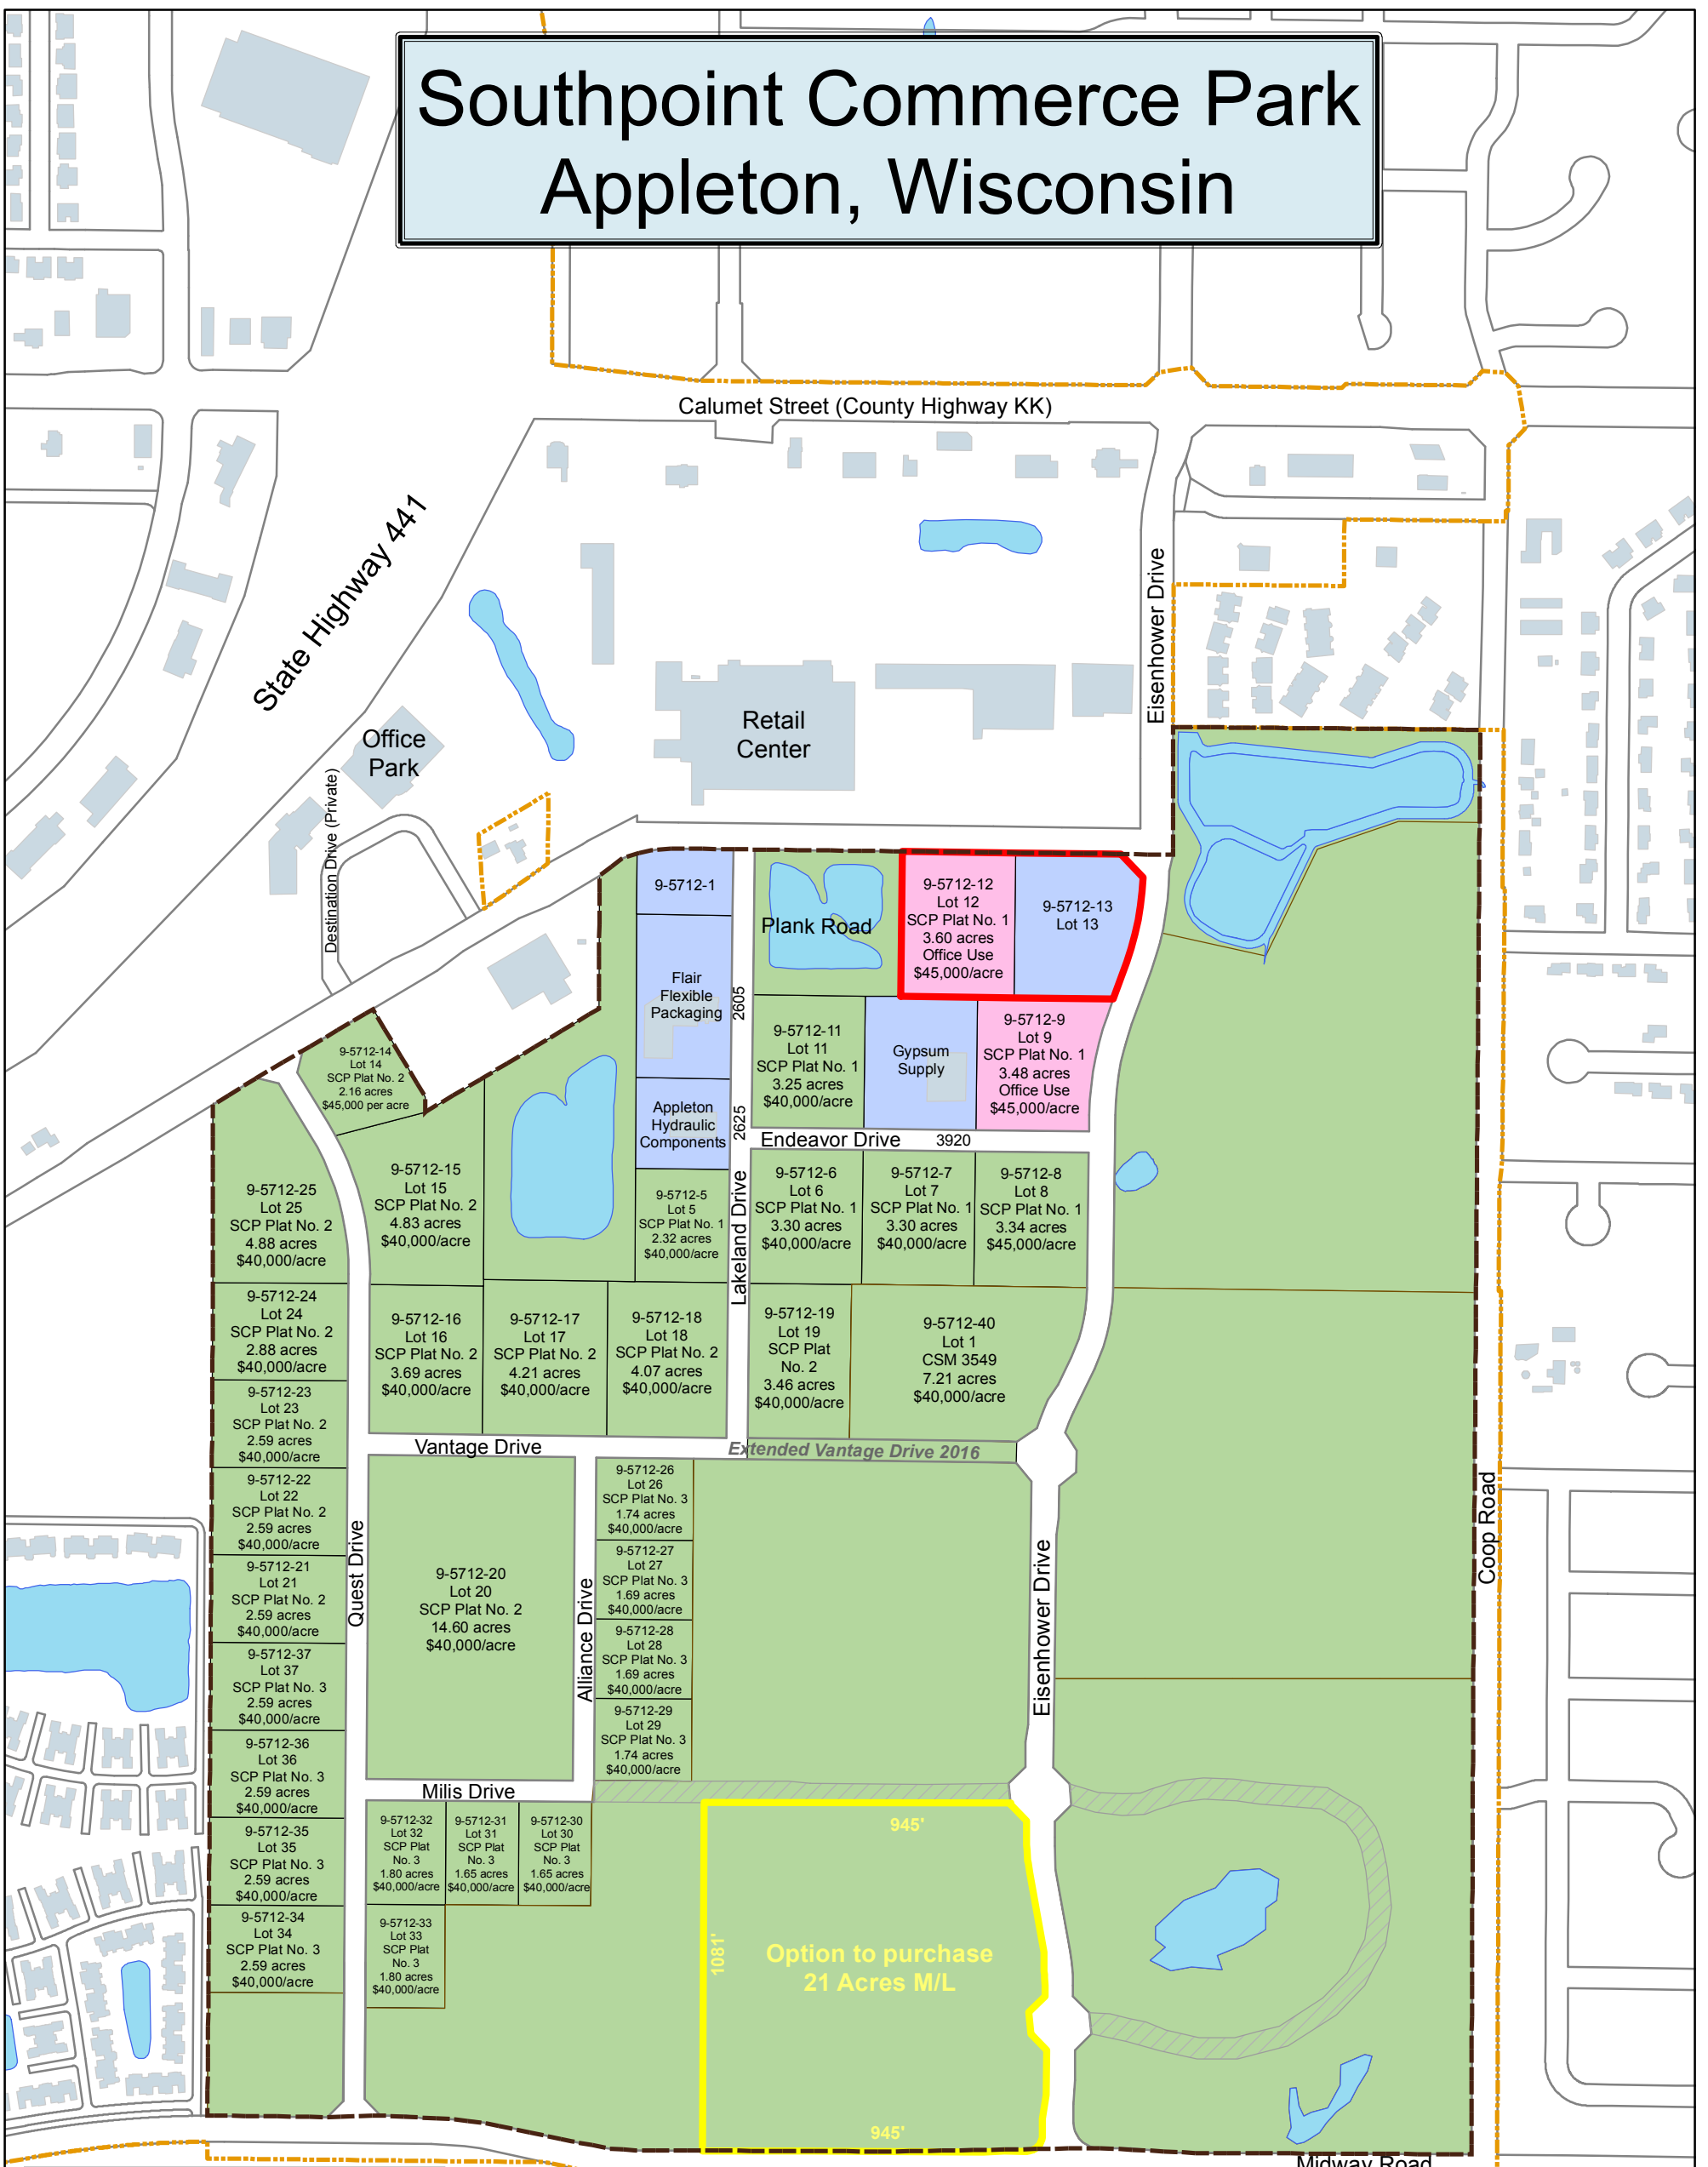

Southpoint Commerce Park Appleton, Wisconsin

Legend

- Park Boundary
- Subject Parcels
- Option to purchase 21 acres M/L
- Proposed Roads
- City Limits
- Proposed Parcel Lines
- AppletonGIS.DBO.ActionPoly
- For Sale
- Office Use
- Sold

**Exhibit A
Available Sites**