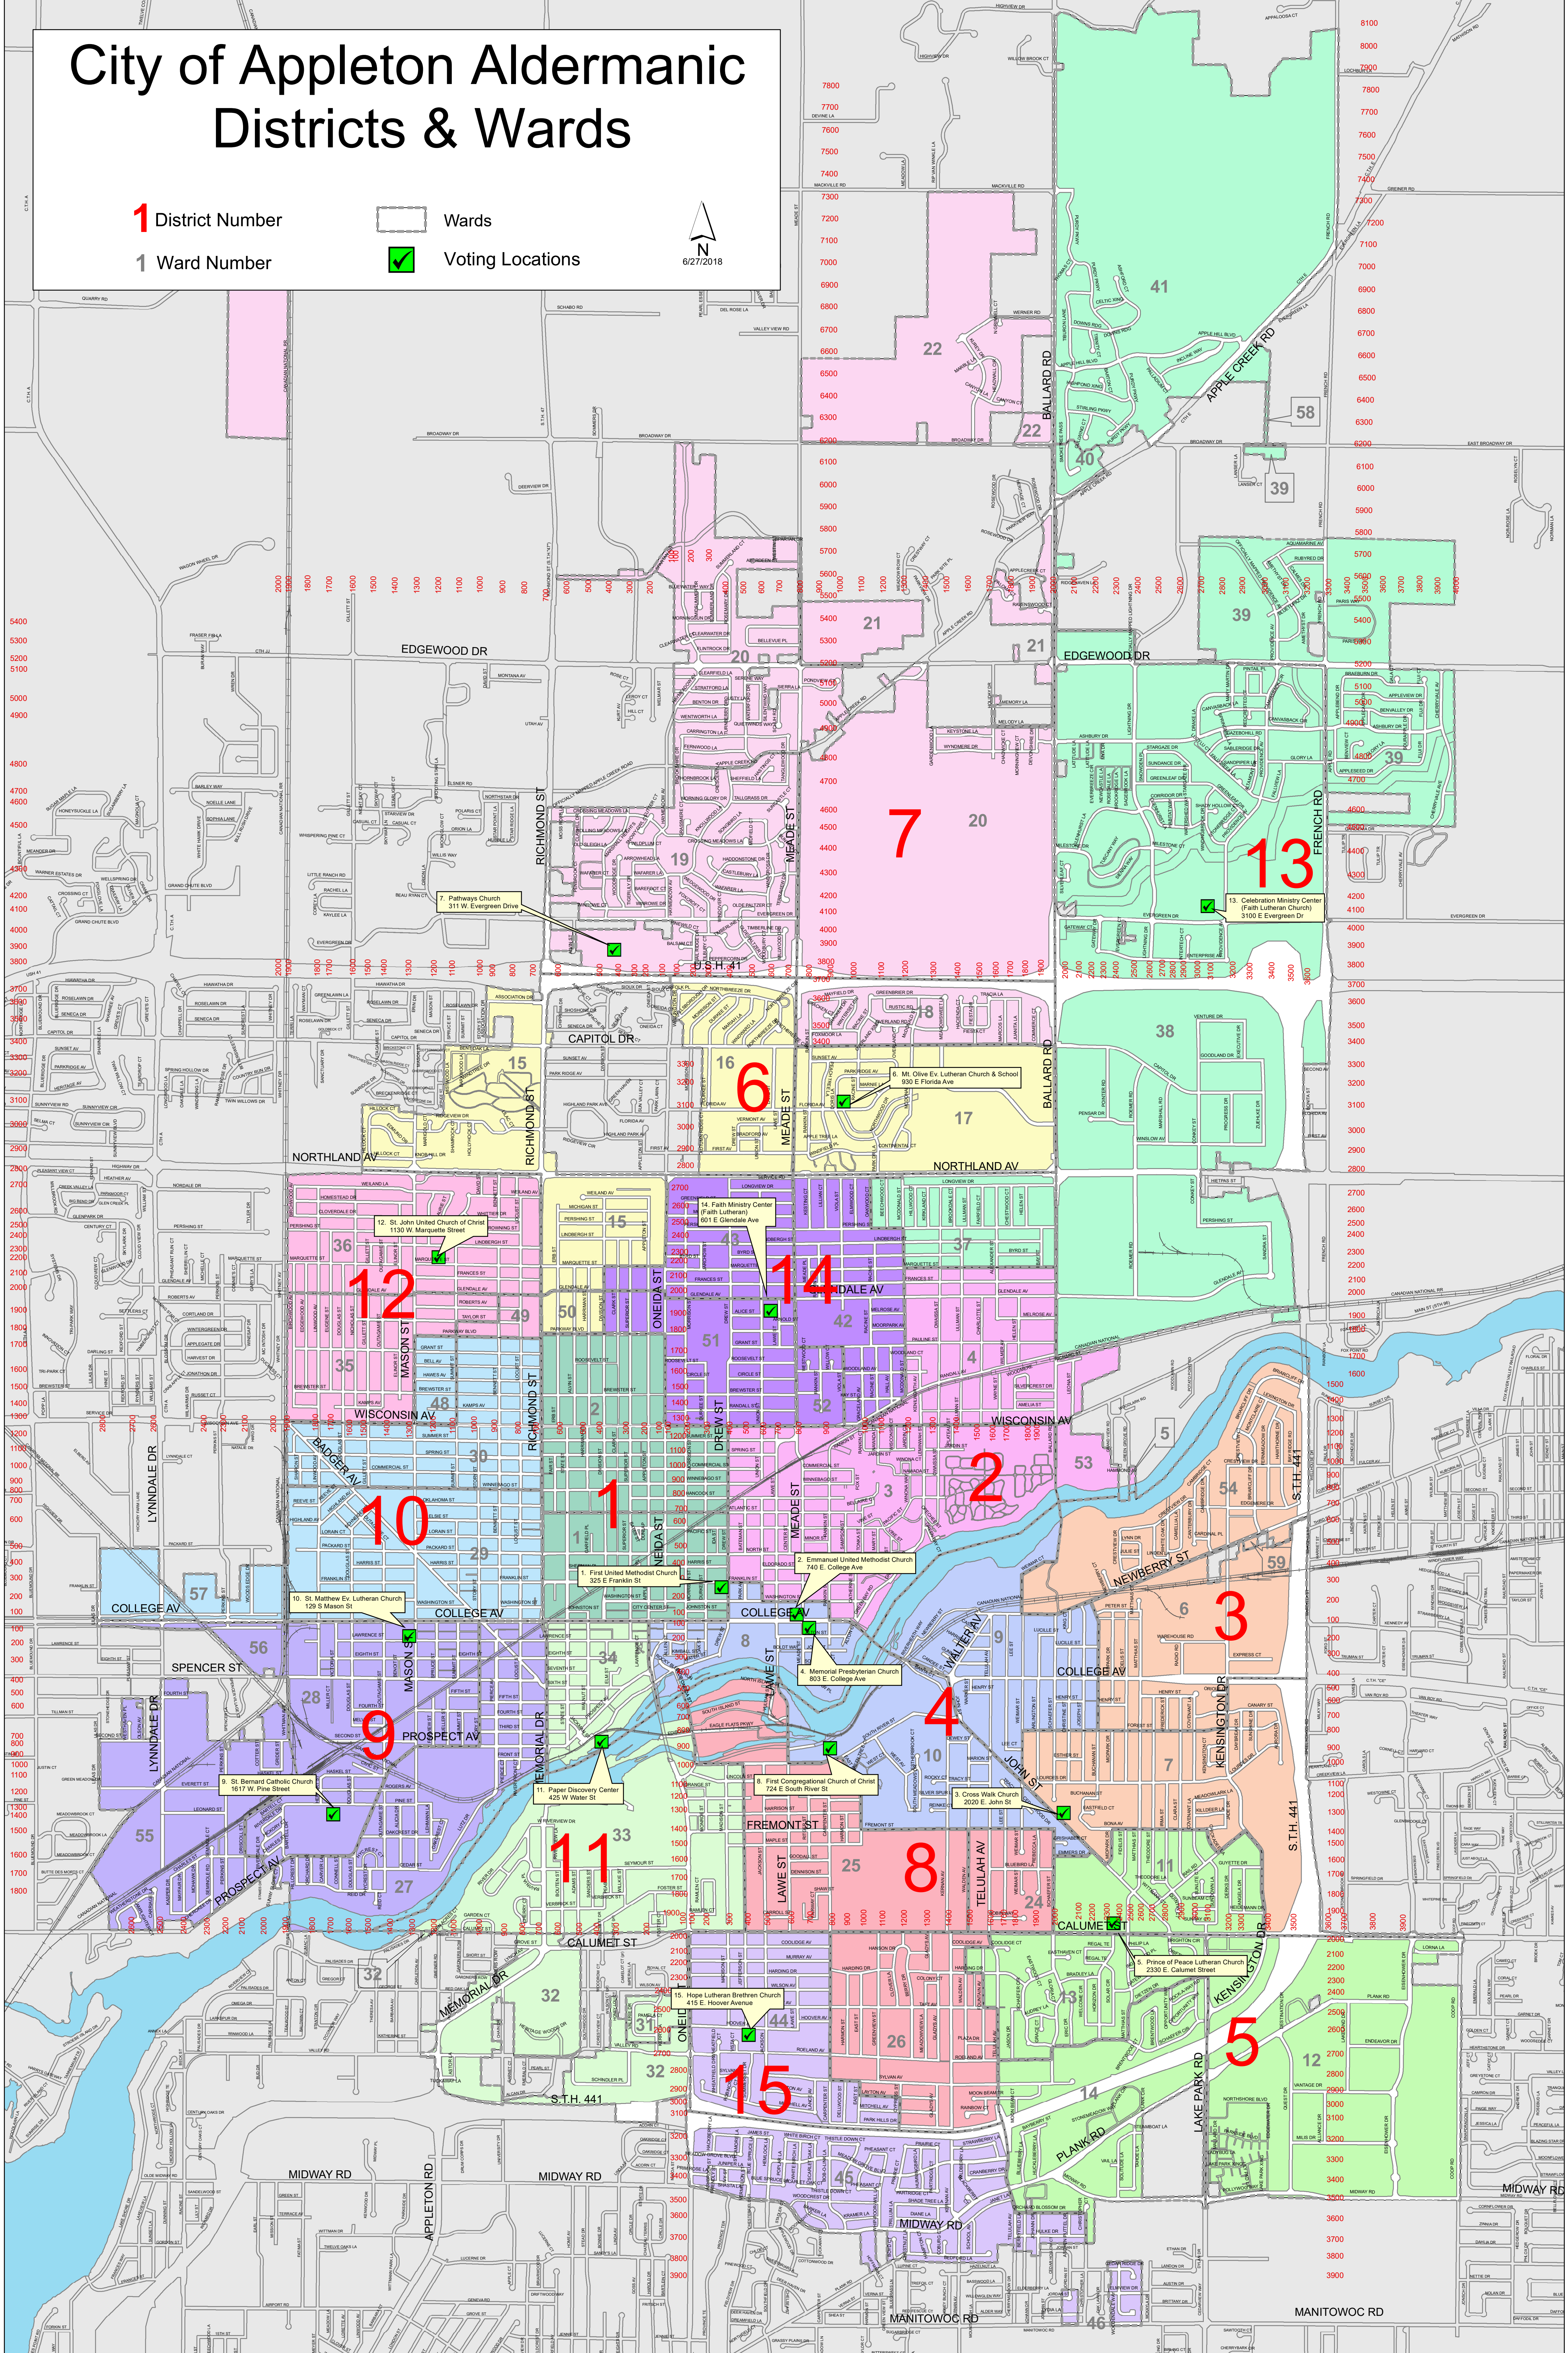

City of Appleton Aldermanic Districts & Wards

1 District Number
1 Ward Number

Wards
Voting Locations

6/27/2018

7. Pathways Church
311 W. Evergreen Drive

13. Celebration Military Center
(Faith Lutheran Church)
3100 E Evergreen Dr

2. Emmanuel United Methodist Church
740 E. College Ave

9. St. Bernard Catholic Church
1617 W. Pine Street

11. Paper Discovery Center
425 W Water St

4. Memorial Presbyterian Church
801 E. College Ave

5. First Congregational Church of Christ
724 E South River St

3. Cross Walk Church
2020 E. John St

15. Hope Lutheran Brethren Church
415 E Hoover Avenue

5. Prince of Peace Lutheran Church
2330 E. Calumet Street