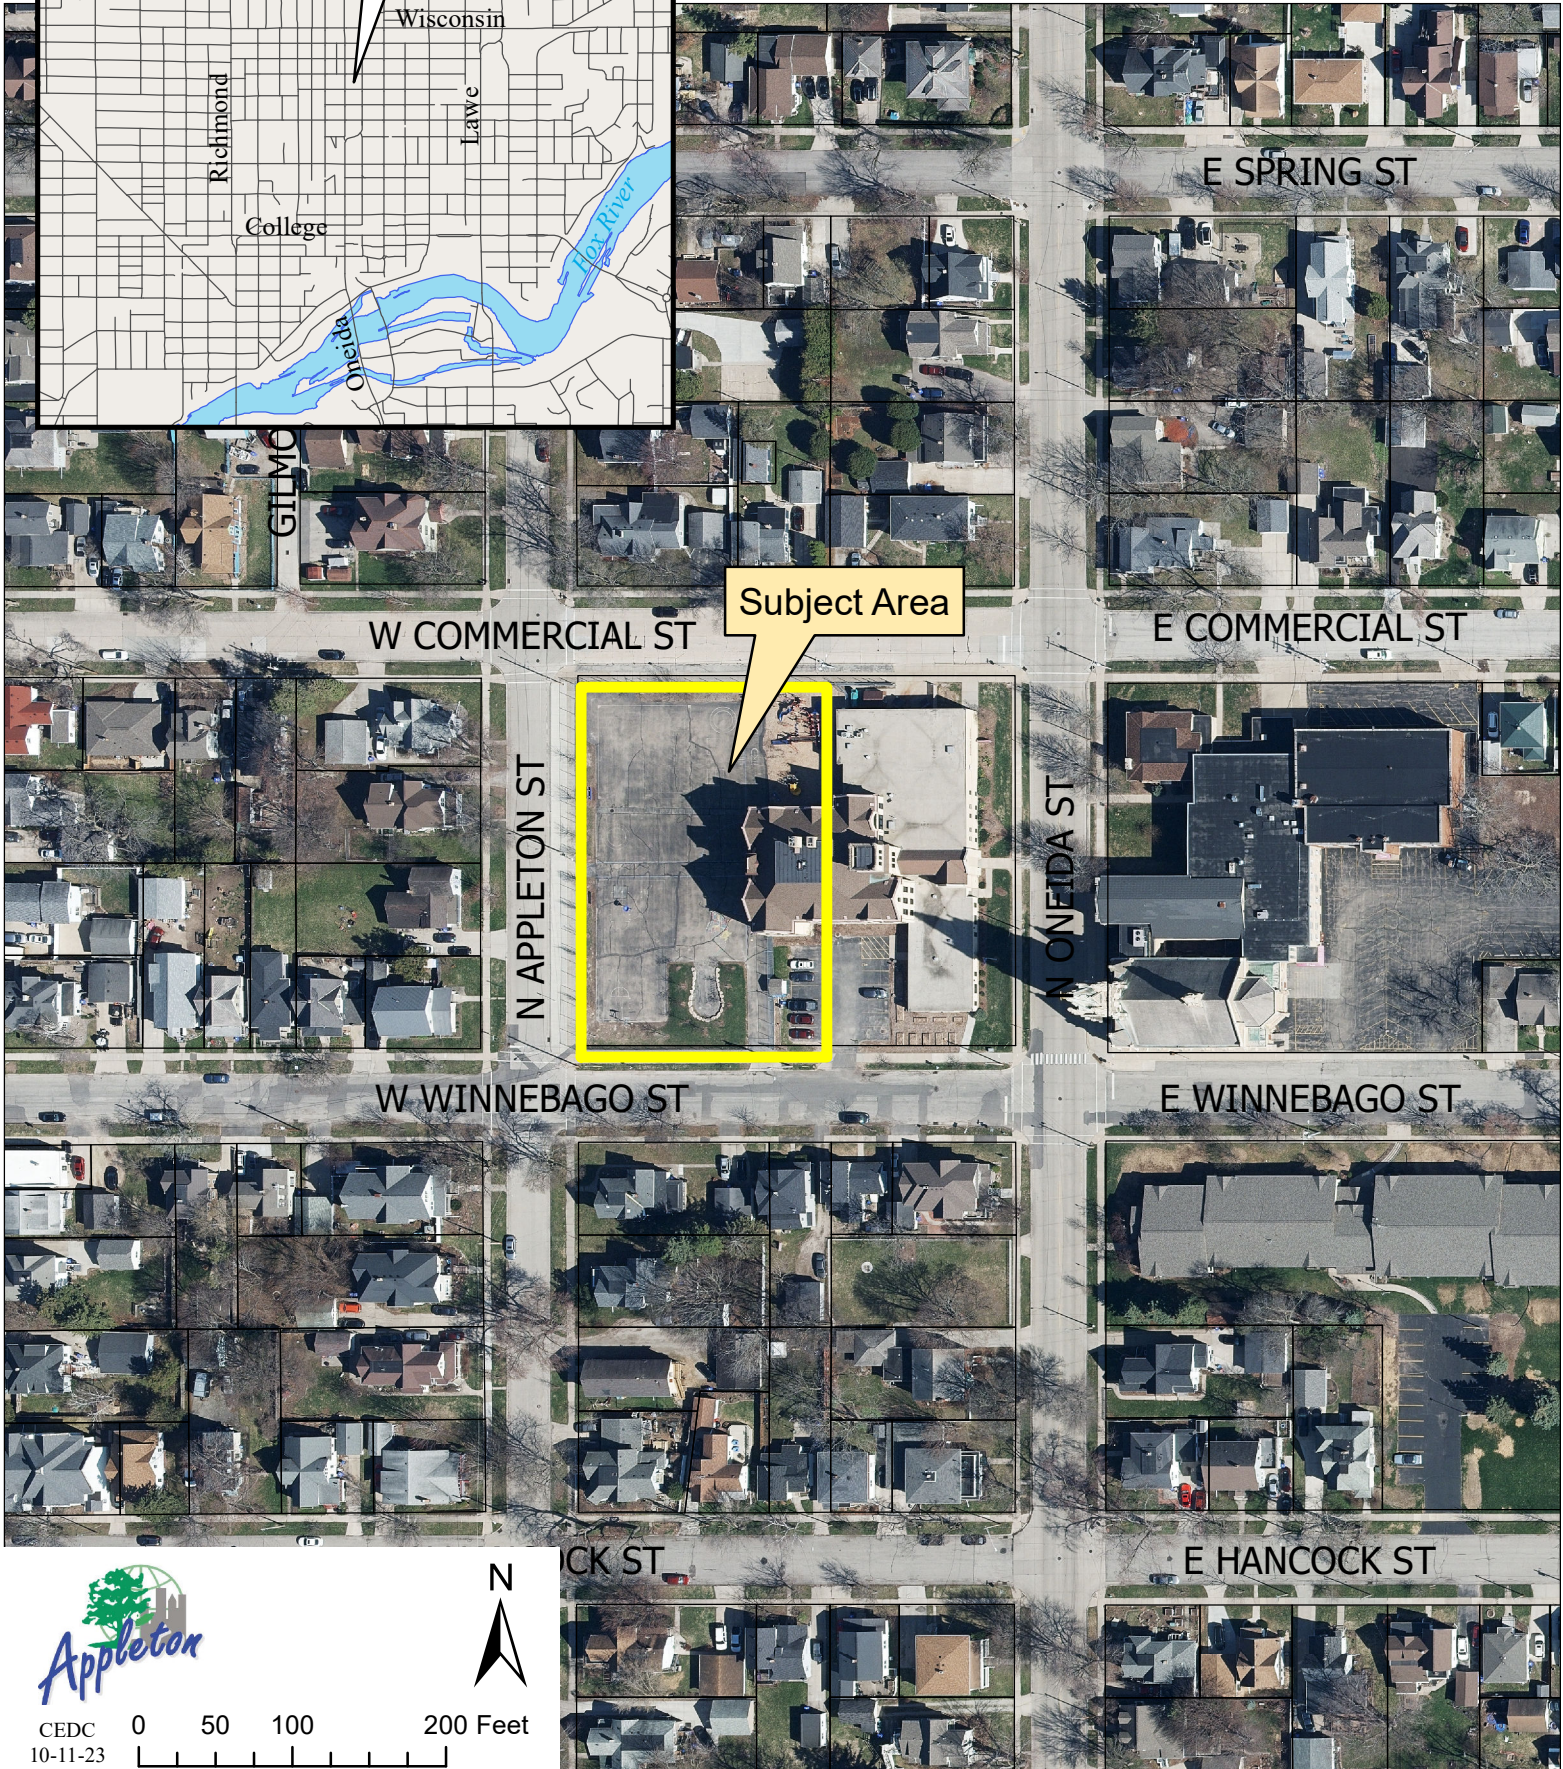

TNGP Application
Historic Central Neighborhood
Subject Area Map

CEDC 10-11-23 0 50 100 200 Feet