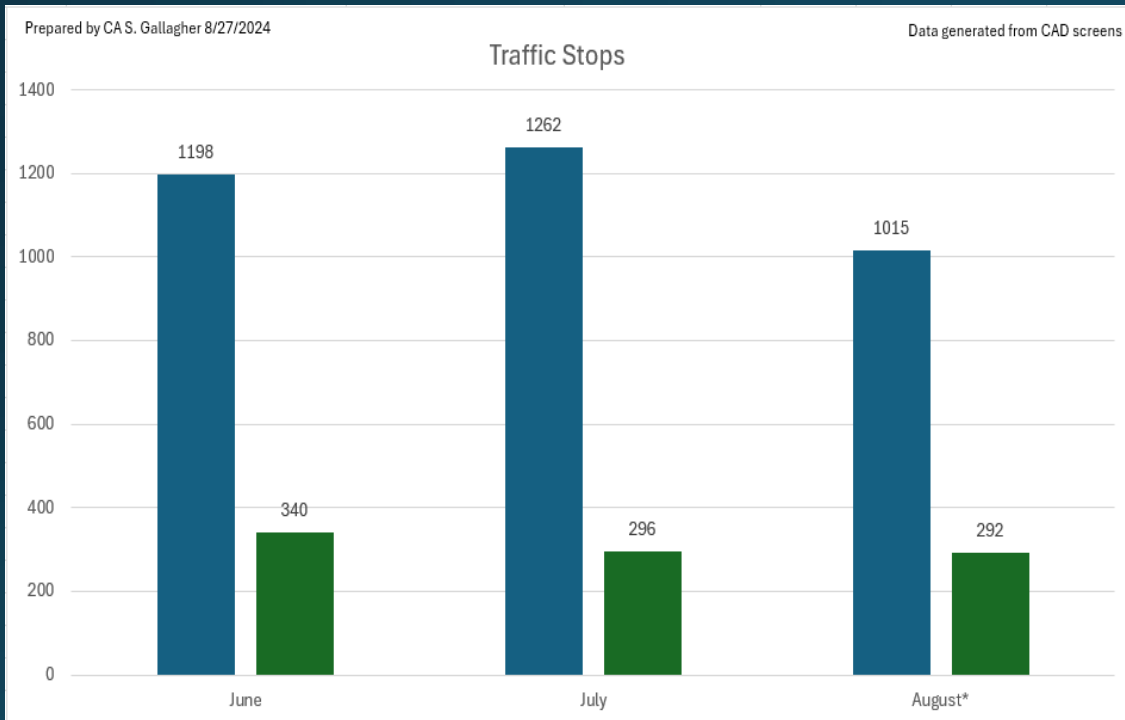

Traffic data –
downtown
Appleton

June 1 - present

“Downtown Appleton”

Total traffic stops – downtown Appleton

TRAFFIC STOPS 6-1-24 THRU 8-27-24			
	Total Traffic Stops	Downtown Specific	Percentage of Stops
June	1198	340	28.38%
July	1262	296	23.45%
August*	1015	292	28.77%

Traffic stops in the downtown area on August 22nd between 7:00p – 10:00p

18:52:38 08/22/24	GOODIN B	Traffic Stop	4	100BLK N RICHMOND ST
19:13:13 08/22/24	GOODIN B	Traffic Stop	4	W COLLEGE AV & N RICHMOND ST
19:48:38 08/22/24	JUSTICE T	Traffic Stop	4	W COLLEGE AV & N RICHMOND ST
20:02:26 08/22/24	GOODIN B	Traffic Stop	4	N RICHMOND ST & W ATLANTIC ST
20:02:49 08/22/24	JUSTICE T	Traffic Stop	4	E COLLEGE AV & ALTON CT
20:14:29 08/22/24	GOODIN B	Traffic Stop	4	W COLLEGE AV & N BADGER AV
20:28:28 08/22/24	GOODIN B	Traffic Stop	4	W COLLEGE AV & N BENNETT ST
20:30:00 08/22/24	MCCORD R	Traffic Stop	4	W COLLEGE AV & S STATE ST
20:31:00 08/22/24	BIFFERT R	Traffic Stop	4	W COLLEGE AV & S MASON ST
20:31:59 08/22/24	JUSTICE T	Traffic Stop	4	E COLLEGE AV & N RANKIN ST
20:33:22 08/22/24	BALLWEG M	Traffic Stop	4	W COLLEGE AV & S MEMORIAL DR
20:39:25 08/22/24	JUSTICE T	Traffic Stop	4	E COLLEGE AV & S MORRISON ST
20:44:56 08/22/24	MCCORD R	Traffic Stop	4	W COLLEGE AV & S MASON ST
20:47:19 08/22/24	JUSTICE T	Traffic Stop	4	W COLLEGE AV & S ONEIDA ST
20:51:54 08/22/24	BALLWEG M	Traffic Stop	4	E NORTH ST & N MORRISON ST
21:05:46 08/22/24	MCCORD R	Traffic Stop	4	W COLLEGE AV & S SUPERIOR ST
21:12:06 08/22/24	DOEMEL J	Traffic Stop	4	E COLLEGE AV & N LAWE ST
21:15:38 08/22/24	NORRIS J	Traffic Stop	4	E COLLEGE AV & S MORRISON ST
21:21:00 08/22/24	JUSTICE T	Traffic Stop	4	W COLLEGE AV & S MASON ST
21:30:09 08/22/24	MCCORD R	Traffic Stop	4	E COLLEGE AV & S SCHAEFER ST
21:31:27 08/22/24	GEURTS O	Traffic Stop	4	E COLLEGE AV & S KENSINGTON DR
21:45:42 08/22/24	BALLWEG M	Traffic Stop	4	N DURKEE ST & E PACIFIC ST