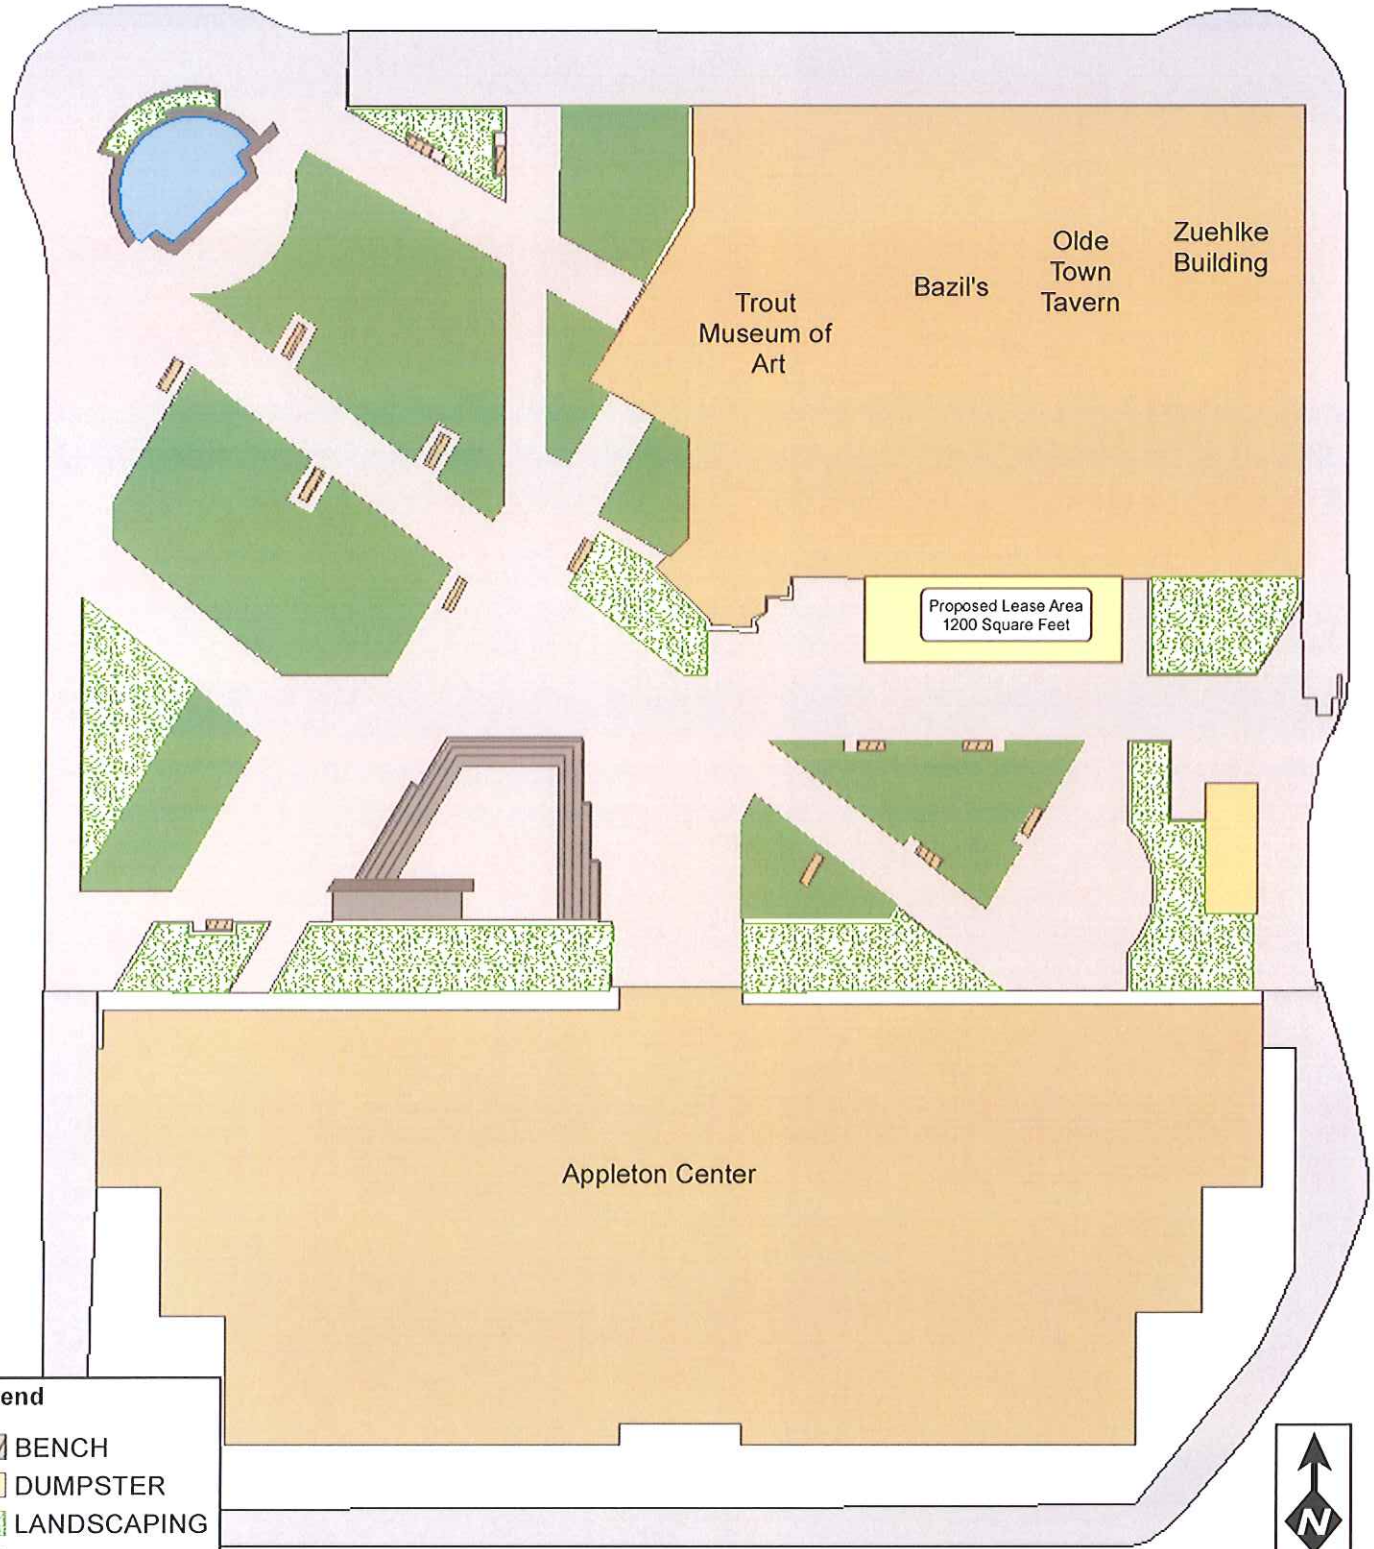

HOUDINI PLAZA

COLLEGE AVENUE

APPLETON STREET

ONEIDA STREET

Legend

	BENCH
	DUMPSTER
	LANDSCAPING
	SIDEWALK
	SOD
	STEPS & RAMP
	FOUNTAIN

LAWRENCE STREET

BAZIL'S PATIO

20' x 60'

Bazil's Patio | Appleton, WI | March 24, 2013 | Created by Kristie Behnke