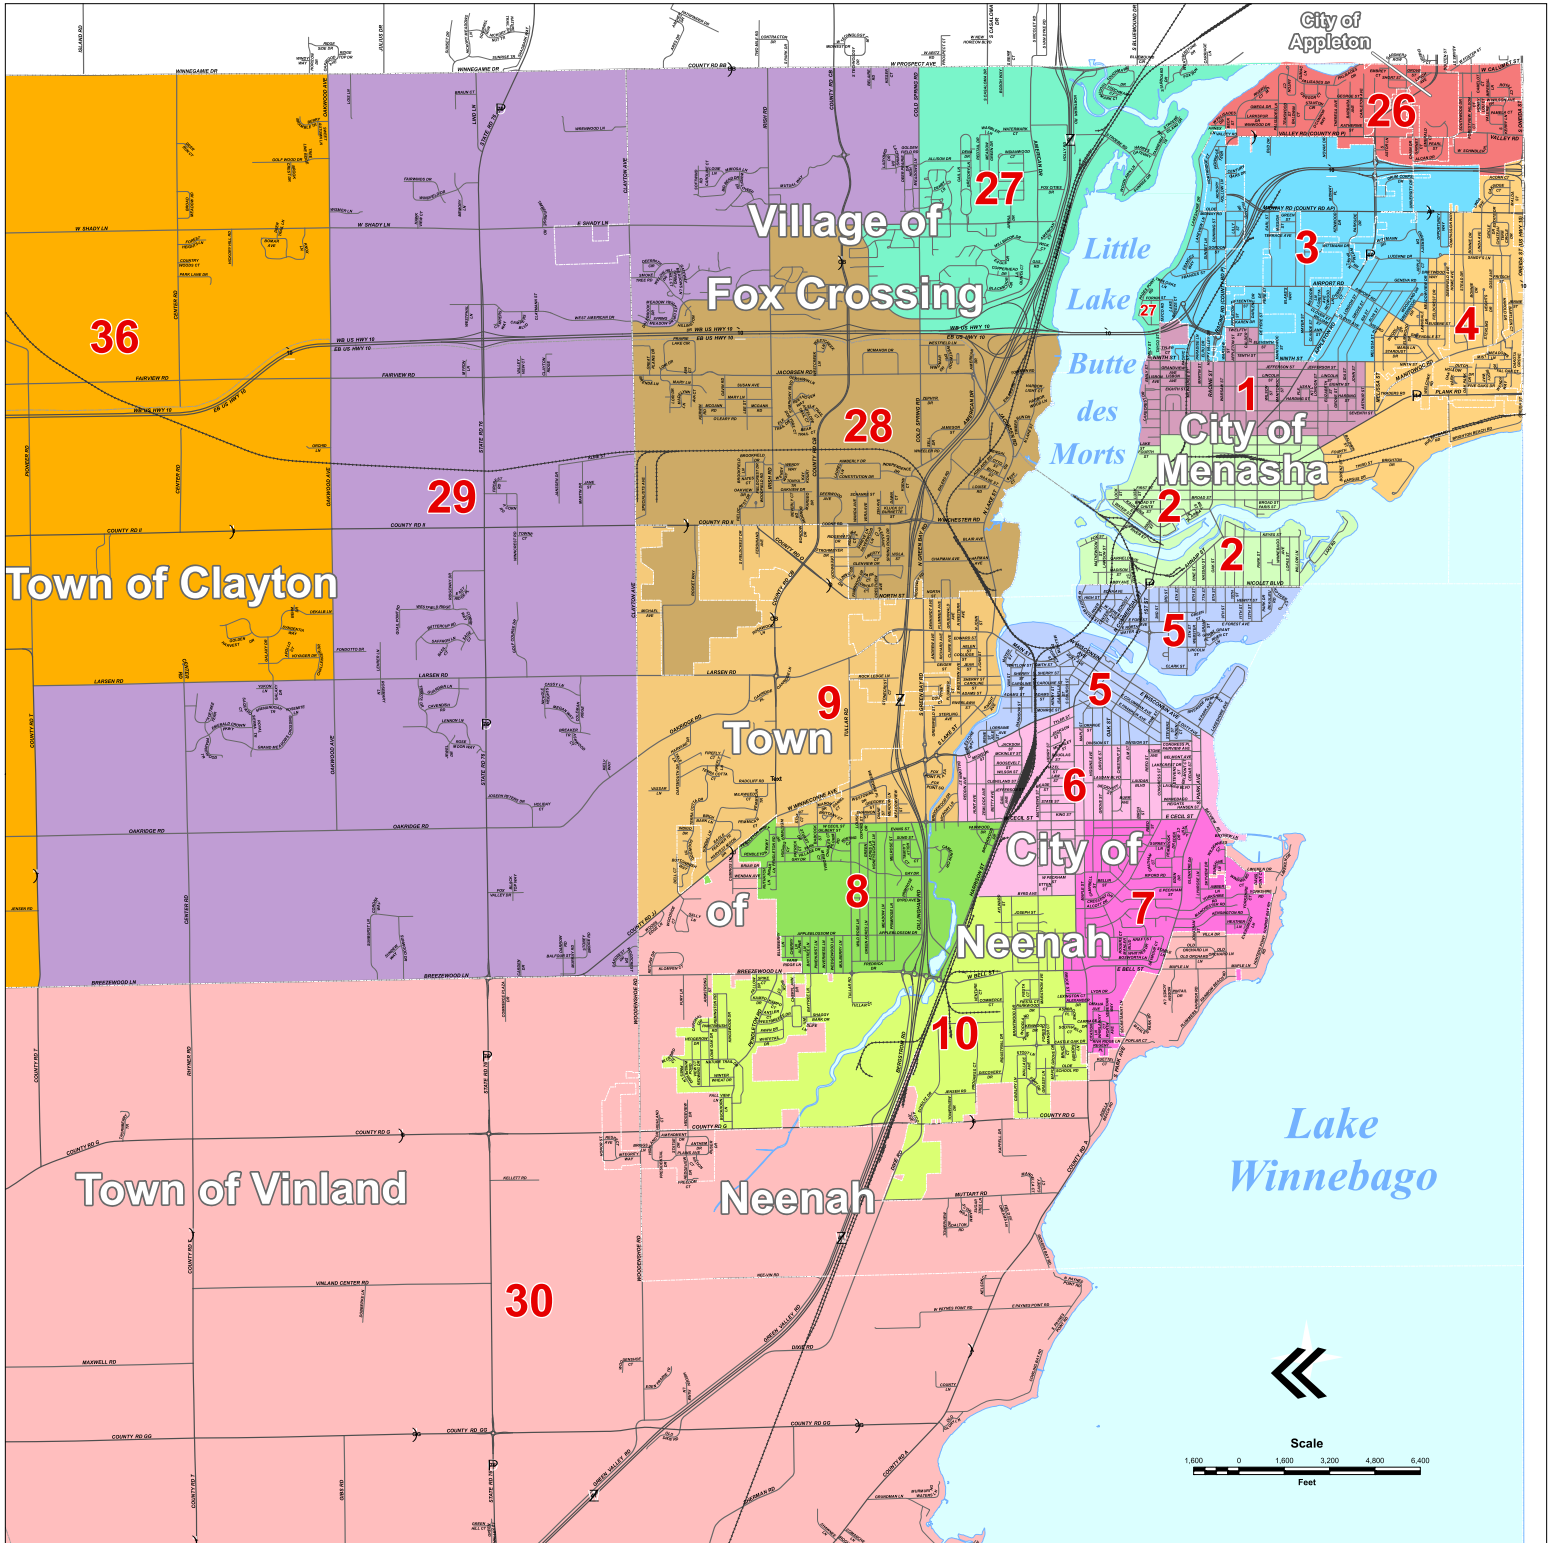

Tentative Supervisory District Plan - Option 2

Neenah / Menasha / Fox Crossing Area