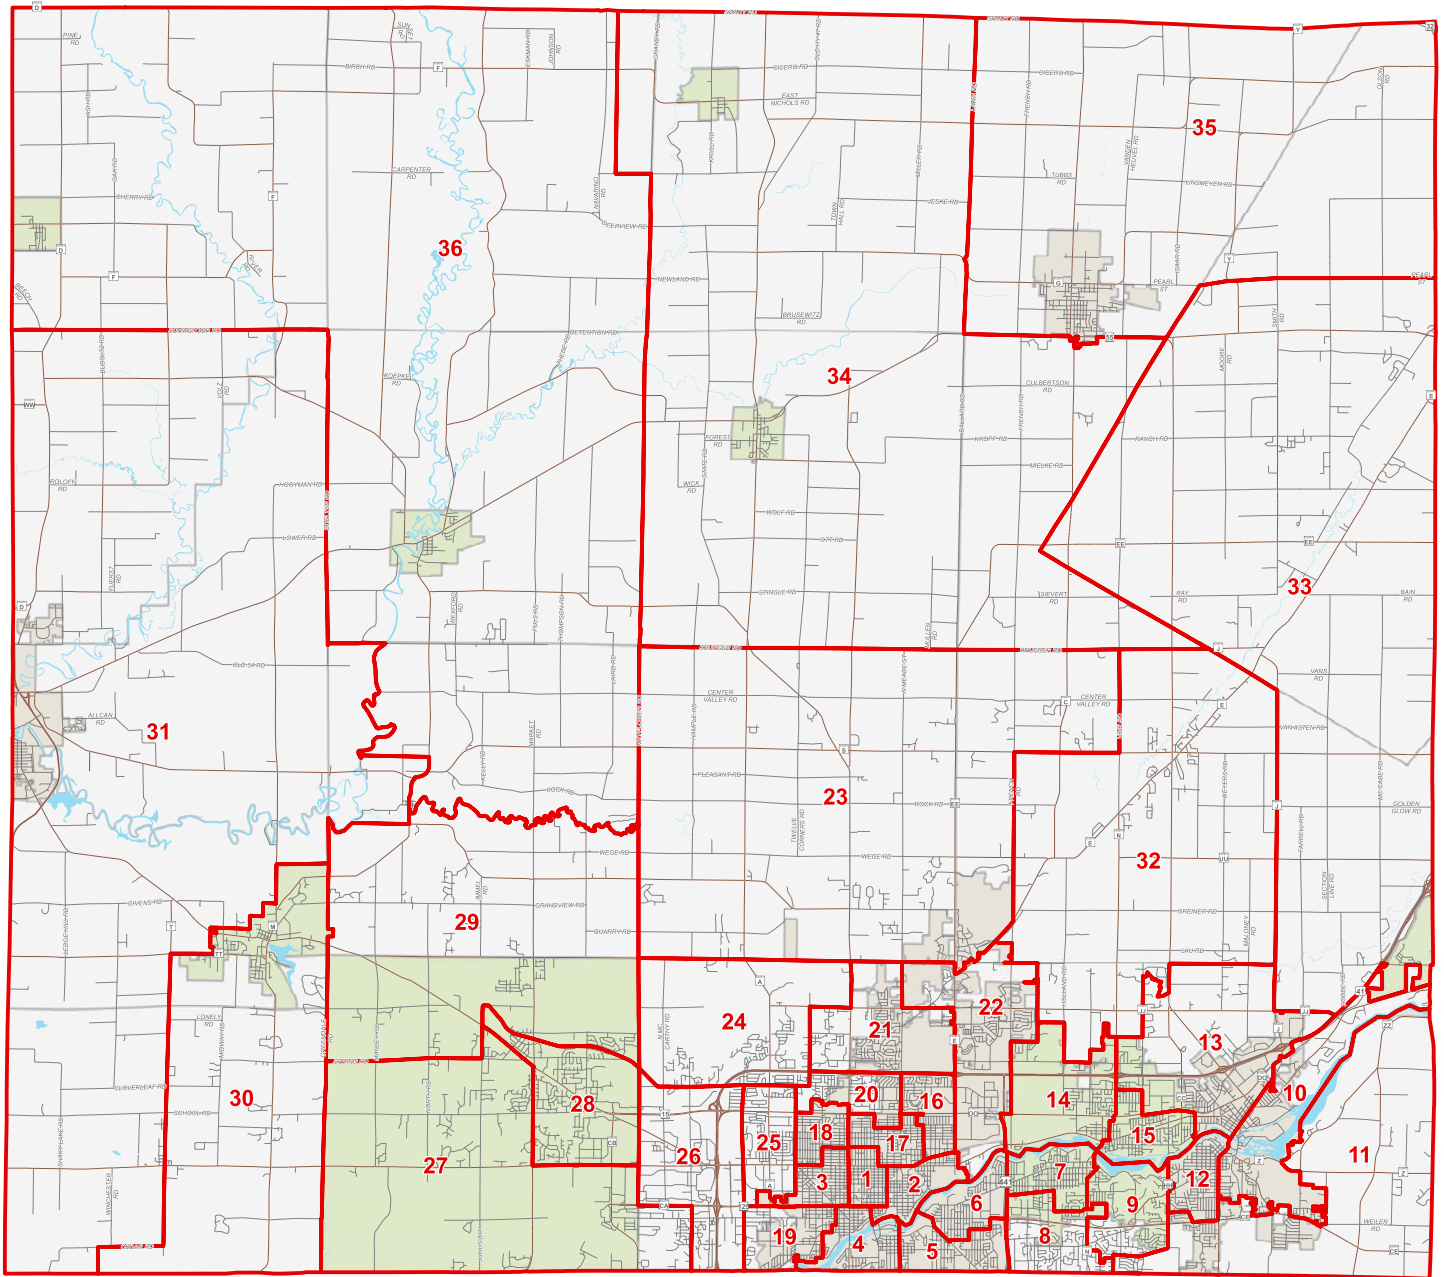

RECOMMENDED - Tentative Supervisory District Plan

LEGEND

- Plan A - Version 1 Boundary
- City
- Village
- Town
- US Hwy
- State/County Hwy
- Road