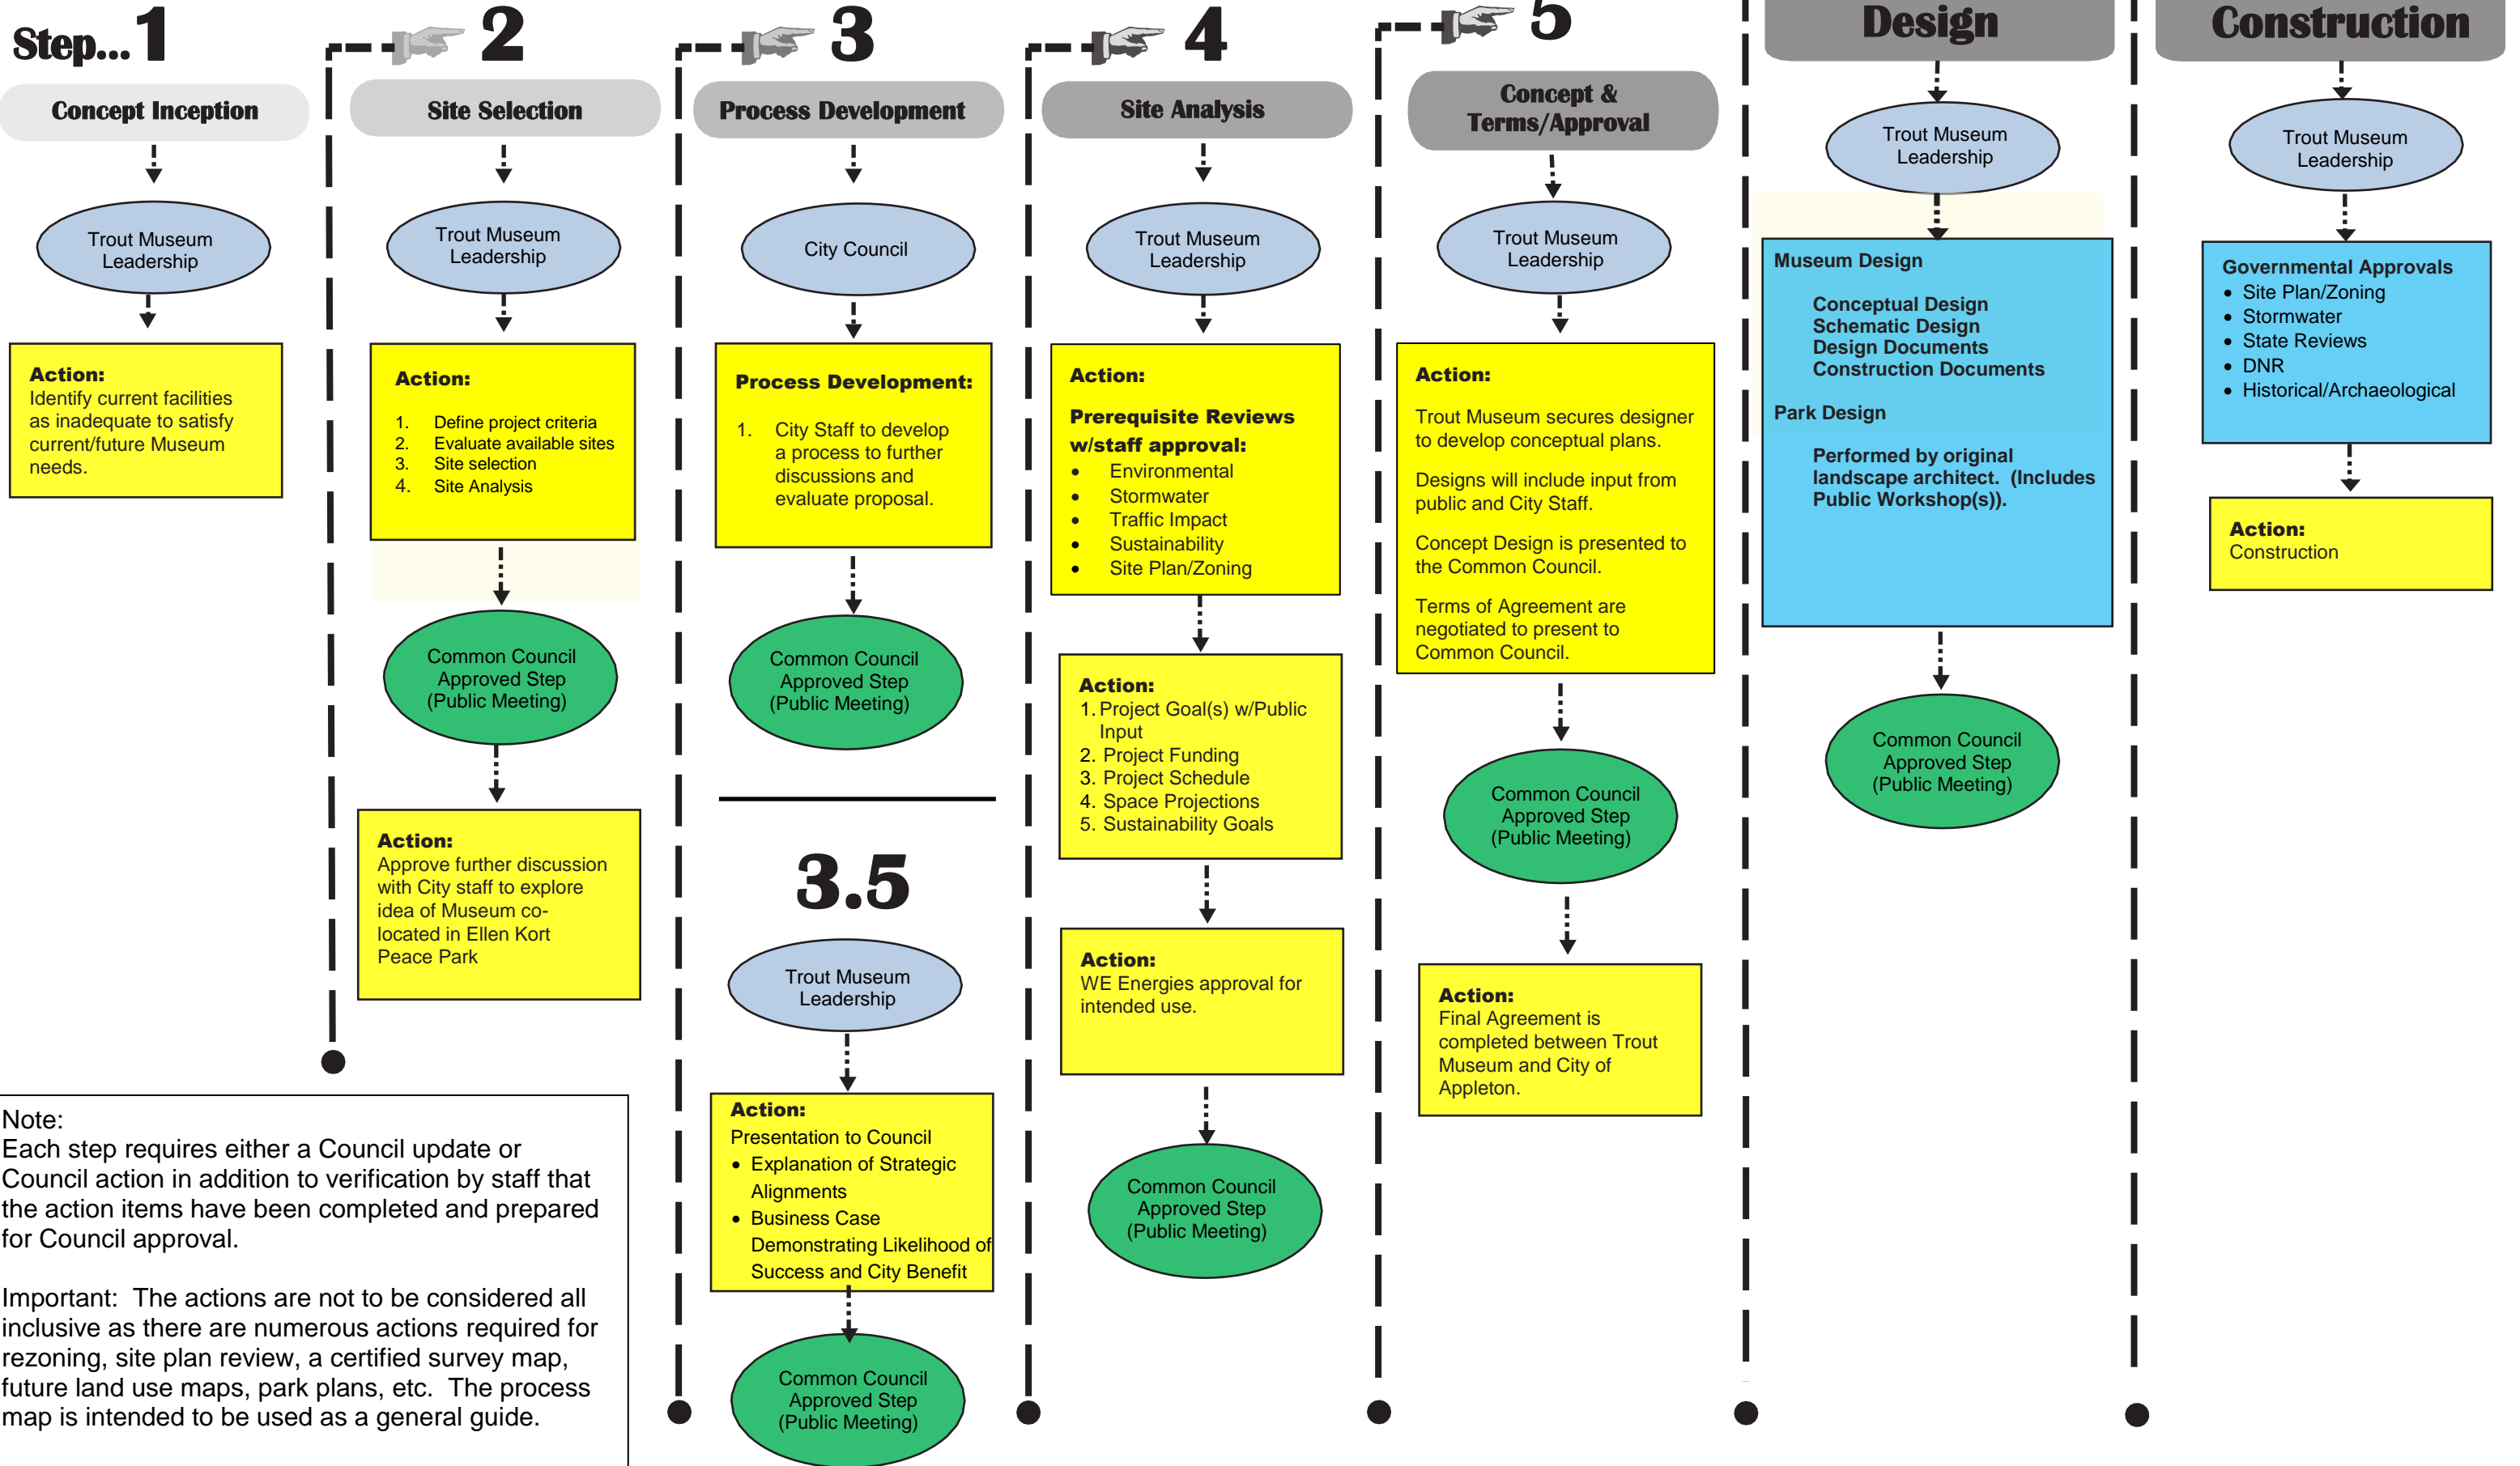

Ellen Kort Peace Park Request

Note:
Each step requires either a Council update or Council action in addition to verification by staff that the action items have been completed and prepared for Council approval.

Important: The actions are not to be considered all inclusive as there are numerous actions required for rezoning, site plan review, a certified survey map, future land use maps, park plans, etc. The process map is intended to be used as a general guide.