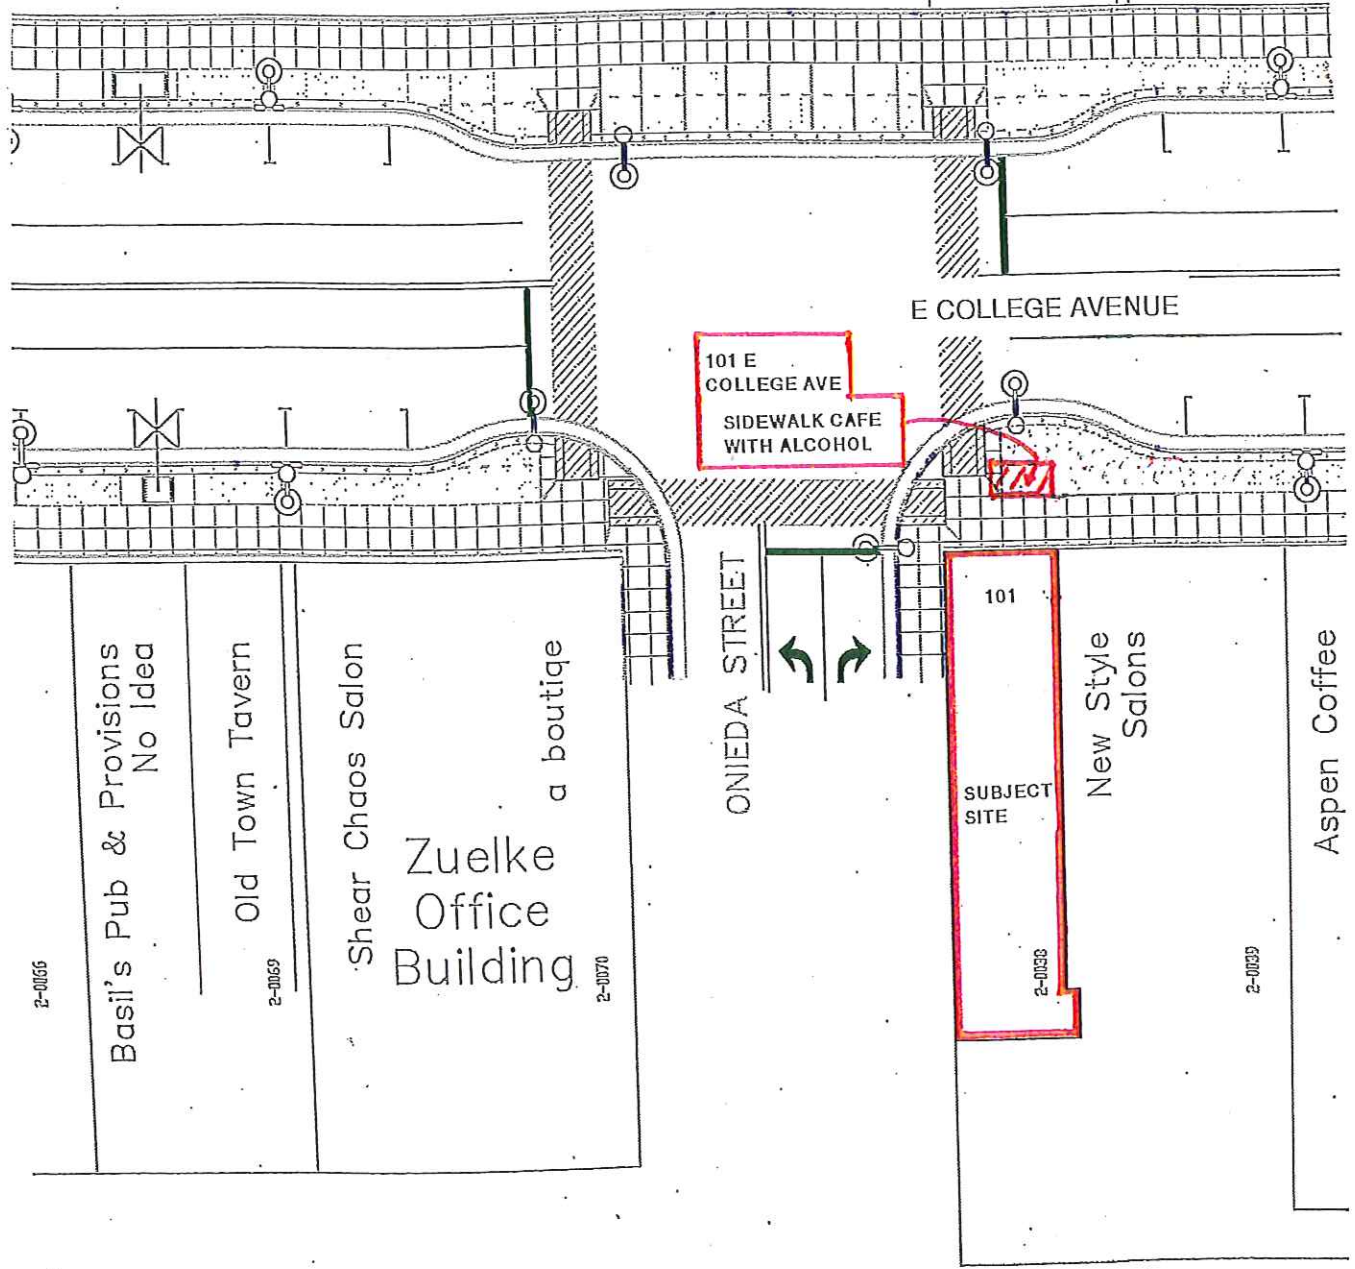

101 East College Avenue
 Special Use Permit
 Restaurant and Sidewalk Cafe with
 Alcohol Sales and Consumption
 Zoning Map

Subject Area

Appleton
 City Plan Commission
 7-15-13

The Avenue Mall

Joseph's
Shoes

Murray
Photo

2-0287

101 East College Avenue
Special Use Permit
Restaurant and Sidewalk Cafe with
Alcohol Sales and Consumption