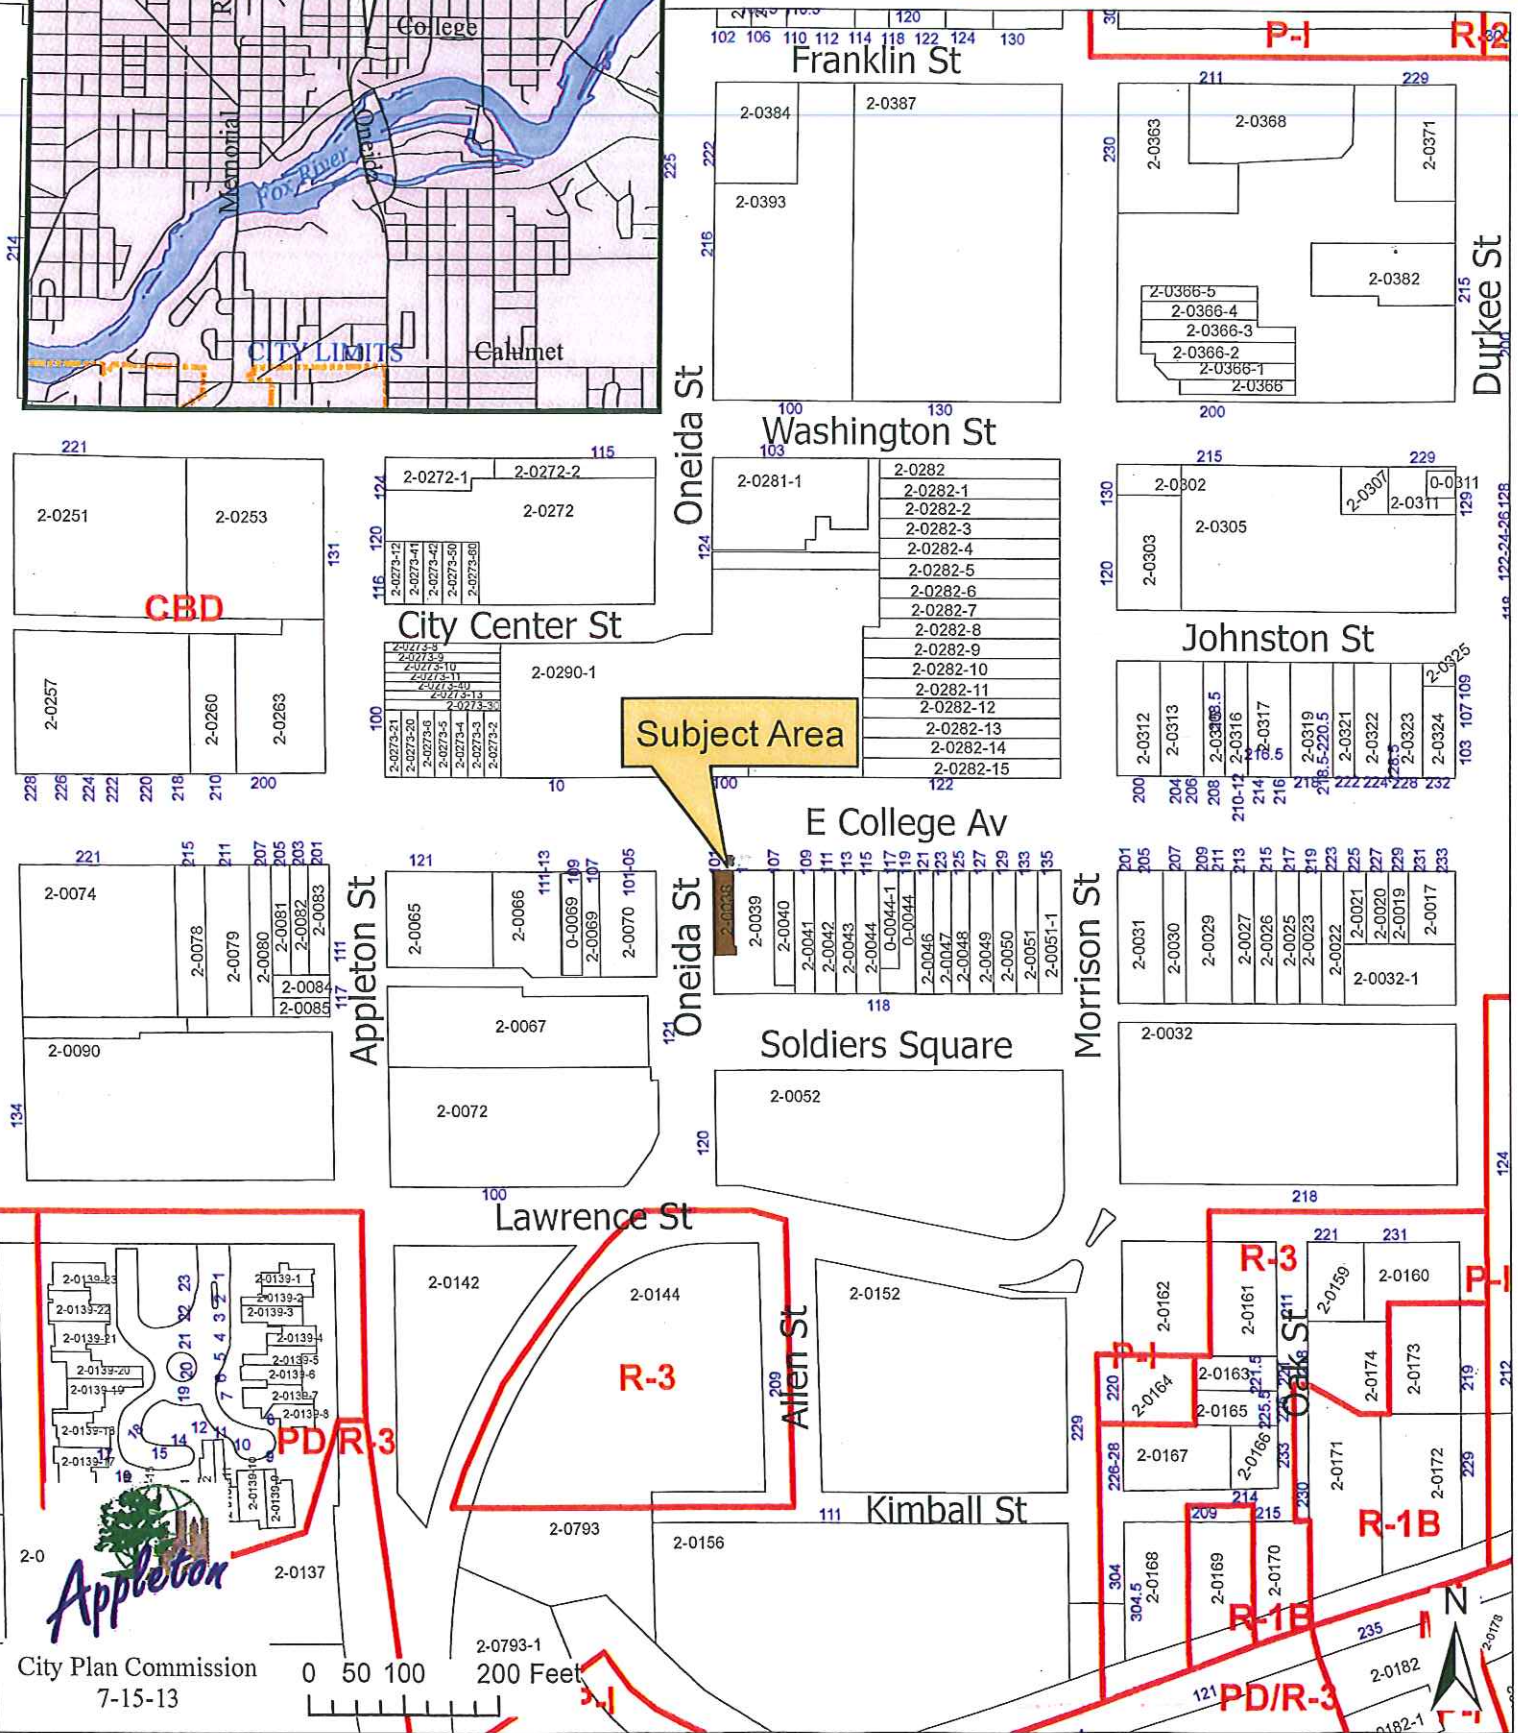

101 East College Avenue
 Special Use Permit
 Restaurant and Sidewalk Cafe with
 Alcohol Sales and Consumption
 Zoning Map

Subject Area

Appleton
 City Plan Commission
 7-15-13

The Avenue Mall

Joseph's
Shoes

Murray
Photo

2-0287

101 East College Avenue
Special Use Permit
Restaurant and Sidewalk Cafe with
Alcohol Sales and Consumption