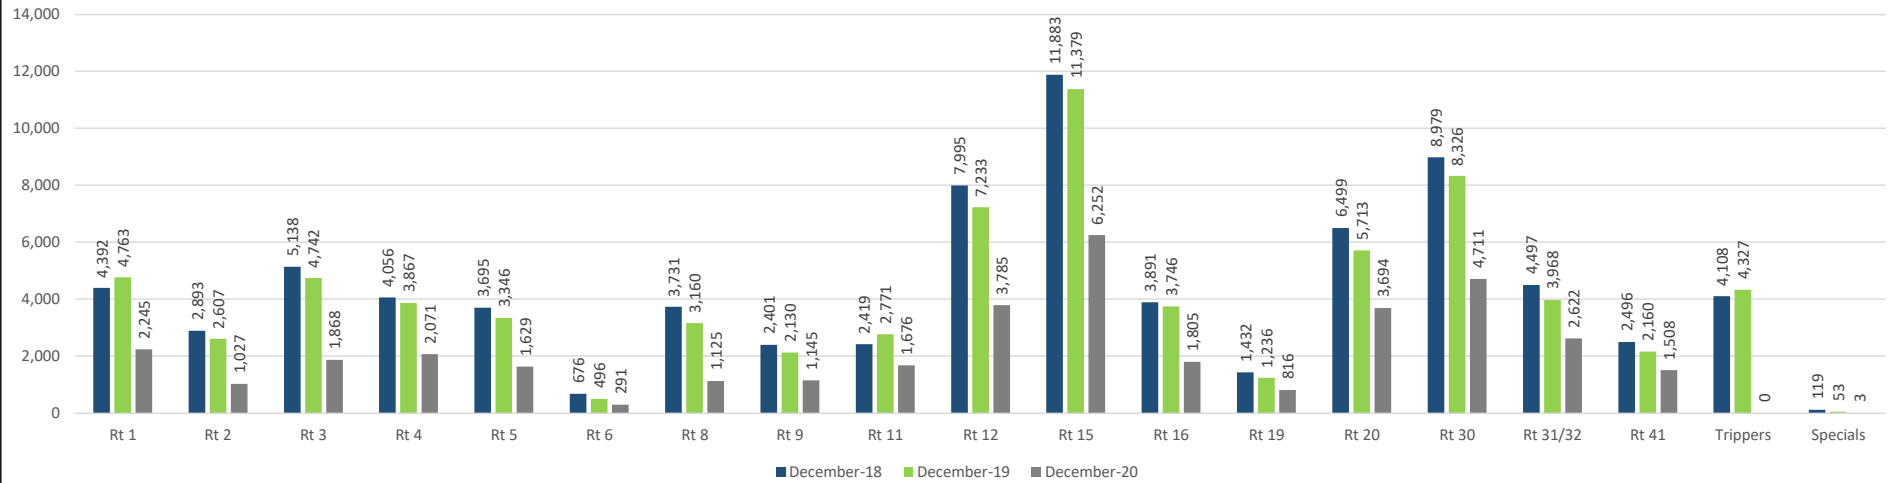

Valley Transit Ridership Report December 2020

**Fixed Route Ridership by Route
December**

**Fixed Route Ridership by Route
Year End**

Valley Transit Ridership Report December 2020