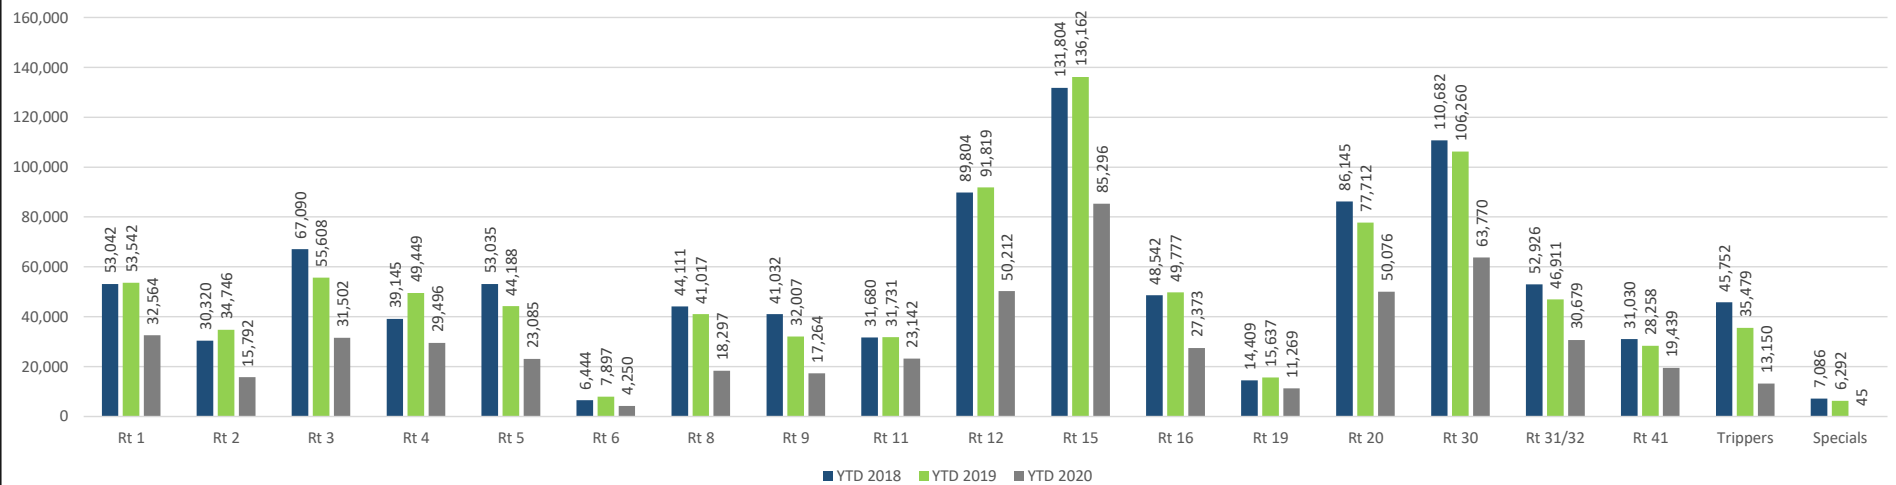

Valley Transit Ridership Report December 2020

**Fixed Route Ridership by Route
December**

**Fixed Route Ridership by Route
Year End**

Valley Transit Ridership Report December 2020