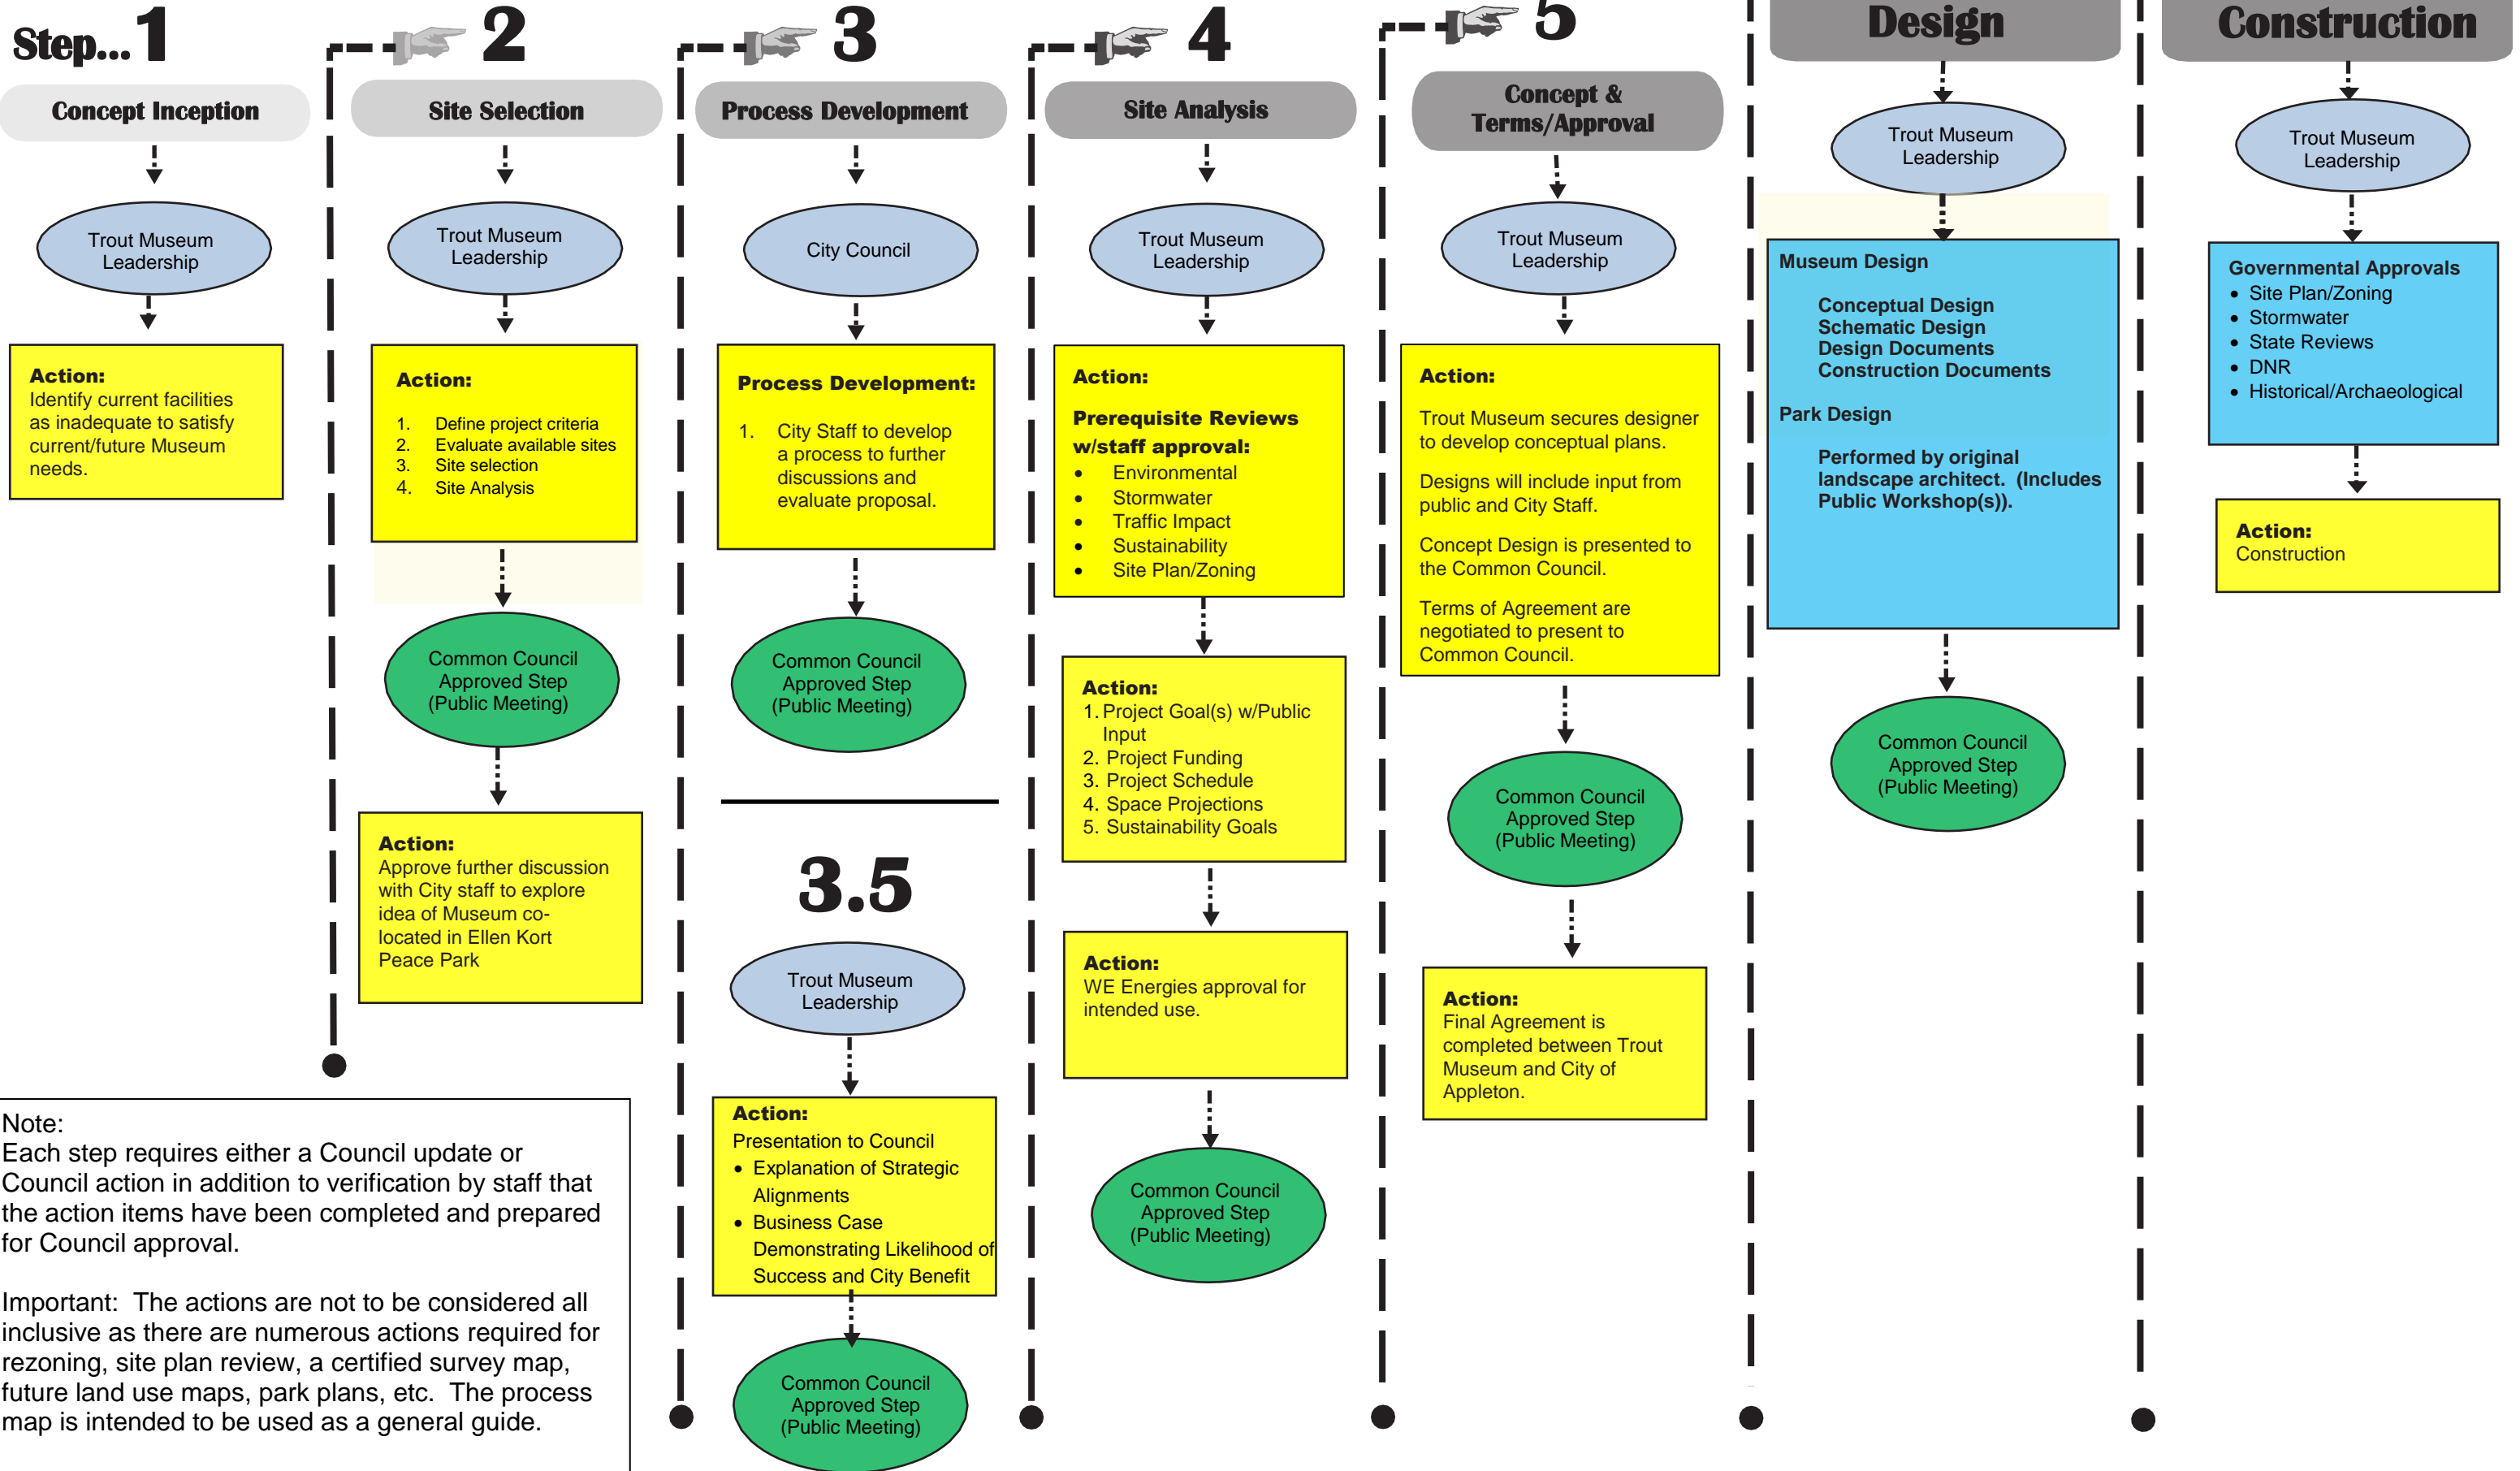

# Ellen Kort Peace Park Request

**Note:**  
Each step requires either a Council update or Council action in addition to verification by staff that the action items have been completed and prepared for Council approval.

**Important:** The actions are not to be considered all inclusive as there are numerous actions required for rezoning, site plan review, a certified survey map, future land use maps, park plans, etc. The process map is intended to be used as a general guide.